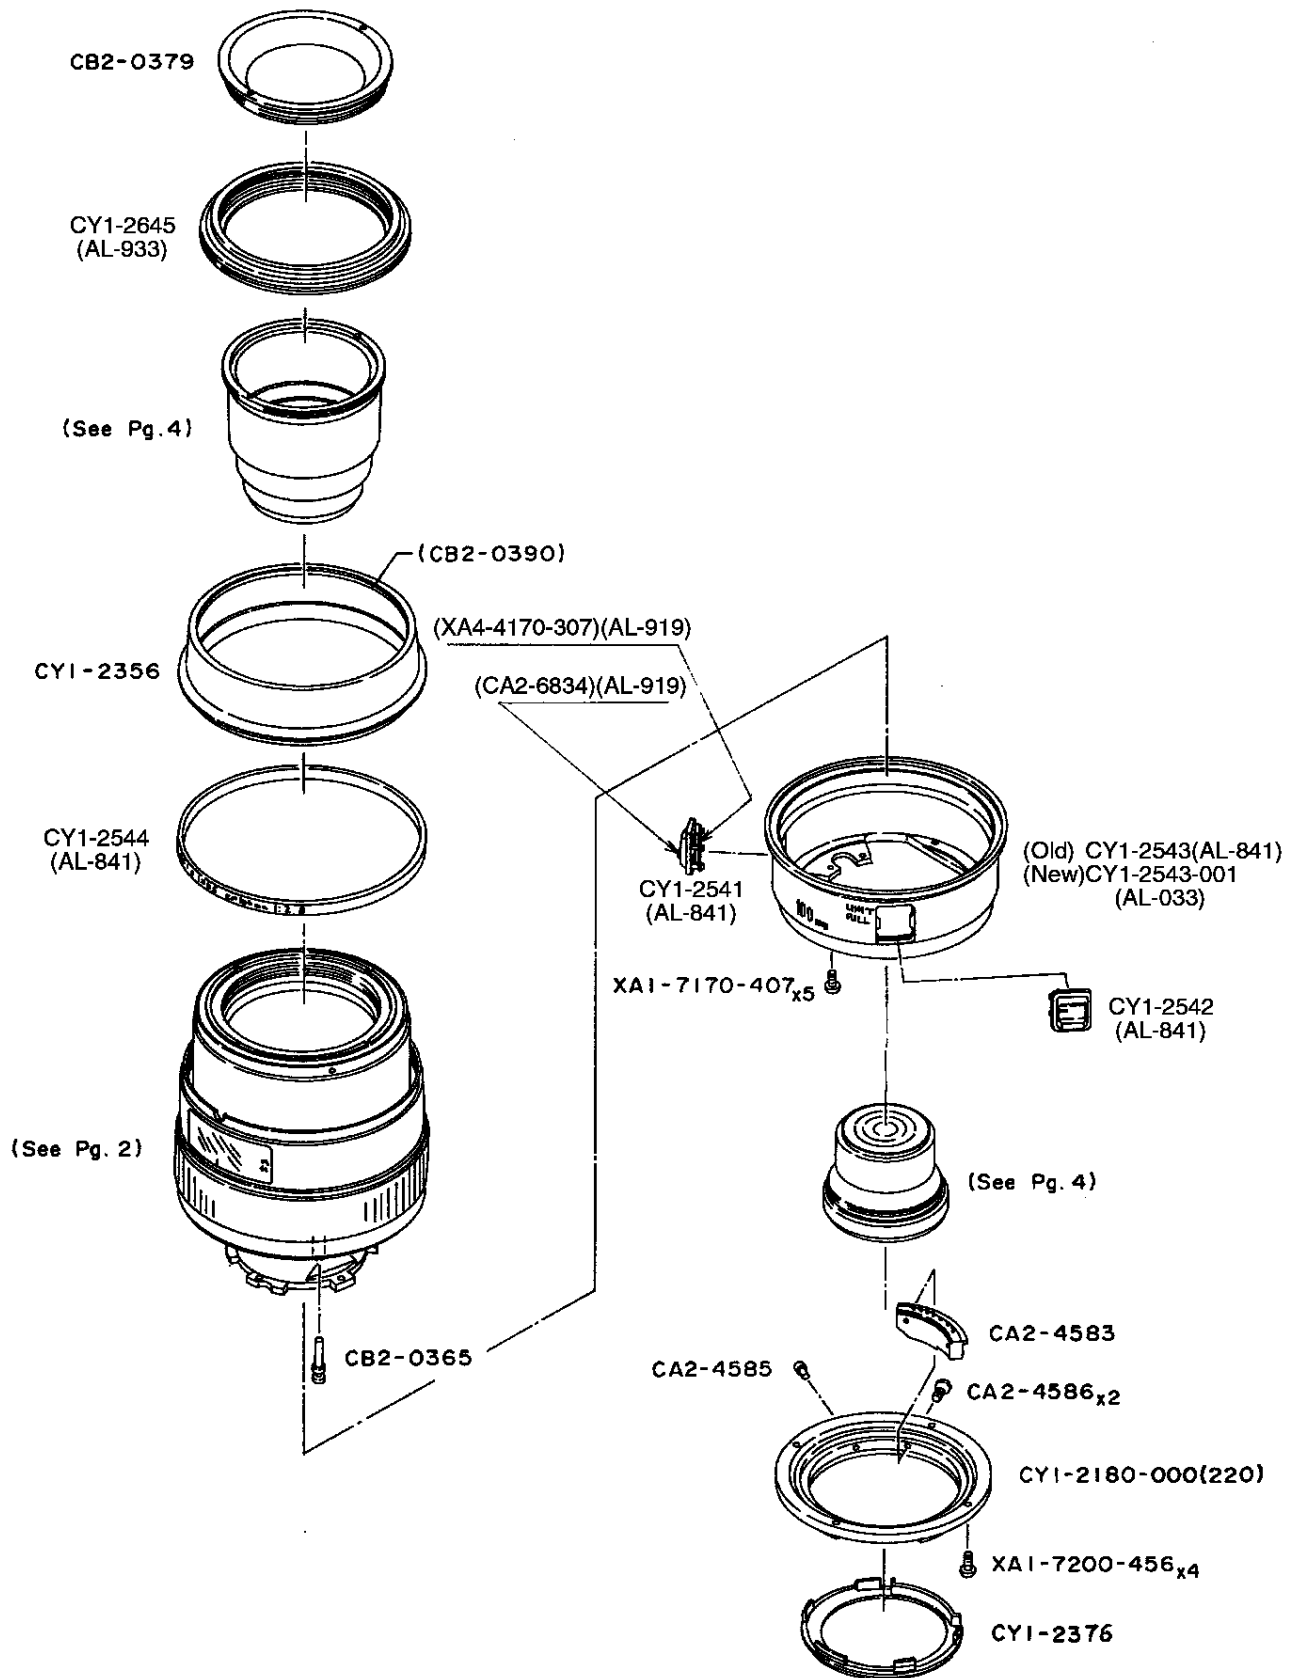

Canon

**EF 100mm 1:2.8 MACRO
REF.NO.C26-1221**

**PARTS
CATALOG**

CANON LENS EF 100 mm 1:2.8 MACRO

CANON LENS EF 100 mm 1:2.8 MACRO

CANON LENS EF 100 mm 1:2.8 MACRO

CANON LENS EF 100 mm 1:2.8 MACRO

PARTS LIST

PARTS LIST

REF.No.C26-1221

| NEW | PART.NO. | CLASS | QTY | DESCRIPTION | PAGE |
|-----|--------------|-------|-----|--------------------------|------|
| | CY1-2734-000 | D | 1 | LENS, G10 | 4 |
| | CY1-2851-000 | E | 1 | HELICOID UNIT | 3 |
| | X91-1738-550 | | 4 | SCREW, CROSS-RECESS, PH | 2,3 |
| | XA1-3170-259 | | 1 | SCREW, CROSS-RECESS, FCH | 2 |
| | XA1-7170-207 | | 1 | SCREW, CROSS-RECESS, PH | 2 |
| | XA1-7170-259 | | 8 | SCREW, CROSS-RECESS, PH | 2 |
| | XA1-7170-357 | | 4 | SCREW, CROSS-RECESS, PH | 2 |
| | XA1-7170-407 | | 5 | SCREW, CROSS-RECESS, PH | 1 |
| | XA1-7170-409 | | 2 | SCREW, CROSS-RECESS, PH | 3 |
| | XA1-7200-456 | | 4 | SCREW, CROSS-RECESS, PH | 1 |
| | XA4-4170-307 | | 1 | SCREW, CROSS-RECESS, PH | 1 |
| | XA4-9170-309 | | 1 | SCREW, CROSS-RECESS, PH | 3 |
| | XA4-9170-507 | | 6 | SCREW, CROSS-RECESS, PH | 2 |
| | XG8-1100-581 | | 36 | BALL, STEEL | 3 |
| | Y11-4702-000 | | 1 | LEAD (BLACK) | |
| | Y11-4703-000 | | 1 | LEAD (RED) | |
| | Y11-4901-000 | | 1 | LEAD (WHITE) | |
| | Y11-4906-000 | | 1 | LEAD (ORANGE) | |
| | Y11-4907-000 | | 1 | LEAD (YELLOW) | |
| | Y11-4909-000 | | 1 | LEAD (GREEN) | |
| | Y11-4911-000 | | 1 | LEAD (BLUE) | |
| | YN2-0041-000 | D | 1 | LENS, G1 | 4 |