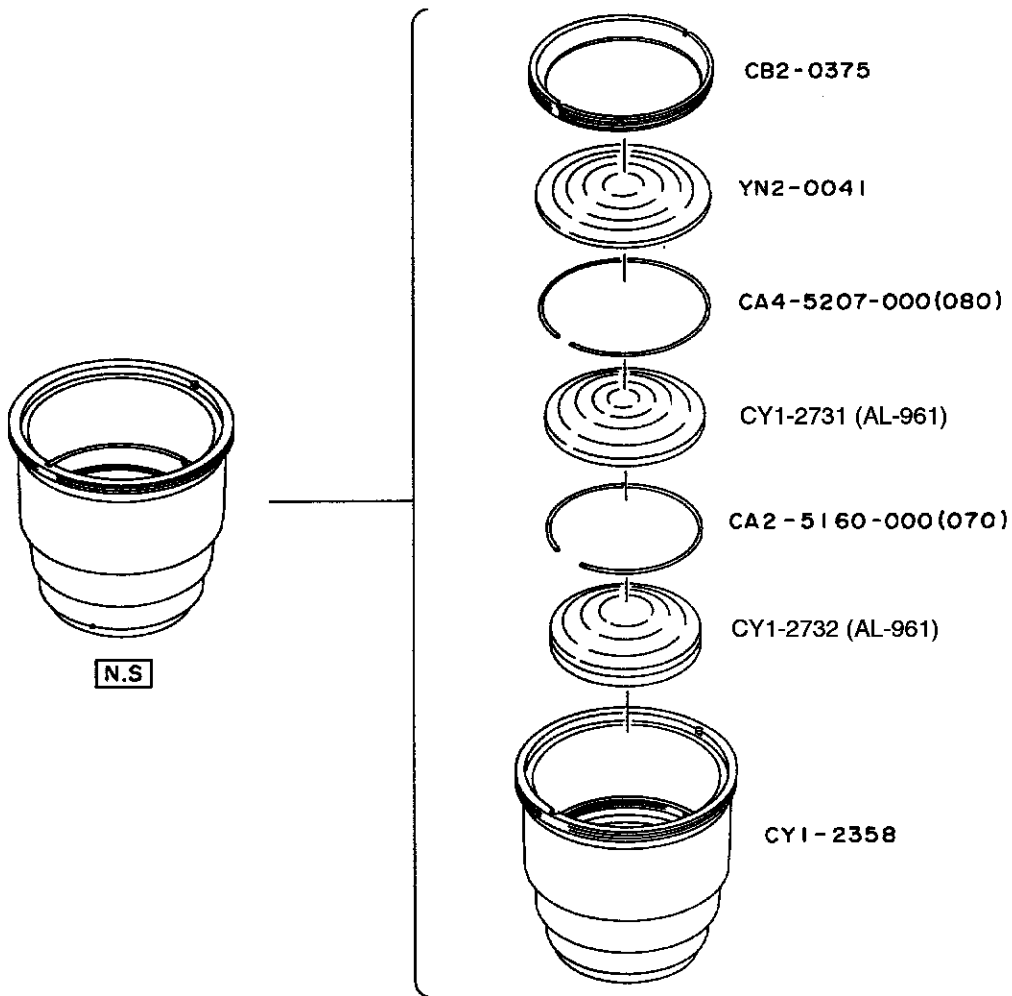

Canon

**EF 100mm 1:2.8 MACRO
REF.NO.C26-1221**

**PARTS
CATALOG**

CANON LENS EF 100 mm 1:2.8 MACRO

CANON LENS EF 100 mm 1:2.8 MACRO

CANON LENS EF 100 mm 1:2.8 MACRO

CANON LENS EF 100 mm 1:2.8 MACRO

PARTS LIST

PARTS LIST

REF.No.C26-1221

| NEW | PART.NO. | CLASS | QTY | DESCRIPTION | PAGE |
|-----|--------------|-------|-----|--------------------------|------|
| | CY1-2734-000 | D | 1 | LENS, G10 | 4 |
| | CY1-2851-000 | E | 1 | HELICOID UNIT | 3 |
| | X91-1738-550 | | 4 | SCREW, CROSS-RECESS, PH | 2,3 |
| | XA1-3170-259 | | 1 | SCREW, CROSS-RECESS, FCH | 2 |
| | XA1-7170-207 | | 1 | SCREW, CROSS-RECESS, PH | 2 |
| | XA1-7170-259 | | 8 | SCREW, CROSS-RECESS, PH | 2 |
| | XA1-7170-357 | | 4 | SCREW, CROSS-RECESS, PH | 2 |
| | XA1-7170-407 | | 5 | SCREW, CROSS-RECESS, PH | 1 |
| | XA1-7170-409 | | 2 | SCREW, CROSS-RECESS, PH | 3 |
| | XA1-7200-456 | | 4 | SCREW, CROSS-RECESS, PH | 1 |
| | XA4-4170-307 | | 1 | SCREW, CROSS-RECESS, PH | 1 |
| | XA4-9170-309 | | 1 | SCREW, CROSS-RECESS, PH | 3 |
| | XA4-9170-507 | | 6 | SCREW, CROSS-RECESS, PH | 2 |
| | XG8-1100-581 | | 36 | BALL, STEEL | 3 |
| | Y11-4702-000 | | 1 | LEAD (BLACK) | |
| | Y11-4703-000 | | 1 | LEAD (RED) | |
| | Y11-4901-000 | | 1 | LEAD (WHITE) | |
| | Y11-4906-000 | | 1 | LEAD (ORANGE) | |
| | Y11-4907-000 | | 1 | LEAD (YELLOW) | |
| | Y11-4909-000 | | 1 | LEAD (GREEN) | |
| | Y11-4911-000 | | 1 | LEAD (BLUE) | |
| | YN2-0041-000 | D | 1 | LENS, G1 | 4 |