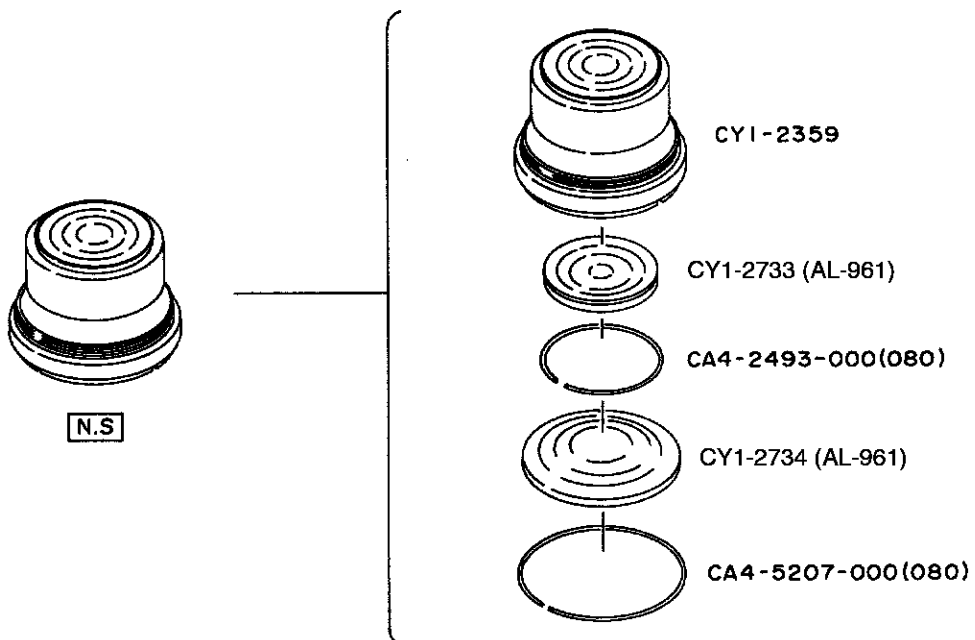

Canon

**EF 100mm 1:2.8 MACRO
REF.NO.C26-1221**

**PARTS
CATALOG**

CANON LENS EF 100 mm 1:2.8 MACRO

CANON LENS EF 100 mm 1:2.8 MACRO

CANON LENS EF 100 mm 1:2.8 MACRO

CANON LENS EF 100 mm 1:2.8 MACRO

PARTS LIST

PARTS LIST

REF.No.C26-1221

| NEW | PART.NO. | CLASS | QTY | DESCRIPTION | PAGE |
|-----|--------------|-------|-----|--------------------------|------|
| | CY1-2734-000 | D | 1 | LENS, G10 | 4 |
| | CY1-2851-000 | E | 1 | HELICOID UNIT | 3 |
| | X91-1738-550 | | 4 | SCREW, CROSS-RECESS, PH | 2,3 |
| | XA1-3170-259 | | 1 | SCREW, CROSS-RECESS, FCH | 2 |
| | XA1-7170-207 | | 1 | SCREW, CROSS-RECESS, PH | 2 |
| | XA1-7170-259 | | 8 | SCREW, CROSS-RECESS, PH | 2 |
| | XA1-7170-357 | | 4 | SCREW, CROSS-RECESS, PH | 2 |
| | XA1-7170-407 | | 5 | SCREW, CROSS-RECESS, PH | 1 |
| | XA1-7170-409 | | 2 | SCREW, CROSS-RECESS, PH | 3 |
| | XA1-7200-456 | | 4 | SCREW, CROSS-RECESS, PH | 1 |
| | XA4-4170-307 | | 1 | SCREW, CROSS-RECESS, PH | 1 |
| | XA4-9170-309 | | 1 | SCREW, CROSS-RECESS, PH | 3 |
| | XA4-9170-507 | | 6 | SCREW, CROSS-RECESS, PH | 2 |
| | XG8-1100-581 | | 36 | BALL, STEEL | 3 |
| | Y11-4702-000 | | 1 | LEAD (BLACK) | |
| | Y11-4703-000 | | 1 | LEAD (RED) | |
| | Y11-4901-000 | | 1 | LEAD (WHITE) | |
| | Y11-4906-000 | | 1 | LEAD (ORANGE) | |
| | Y11-4907-000 | | 1 | LEAD (YELLOW) | |
| | Y11-4909-000 | | 1 | LEAD (GREEN) | |
| | Y11-4911-000 | | 1 | LEAD (BLUE) | |
| | YN2-0041-000 | D | 1 | LENS, G1 | 4 |