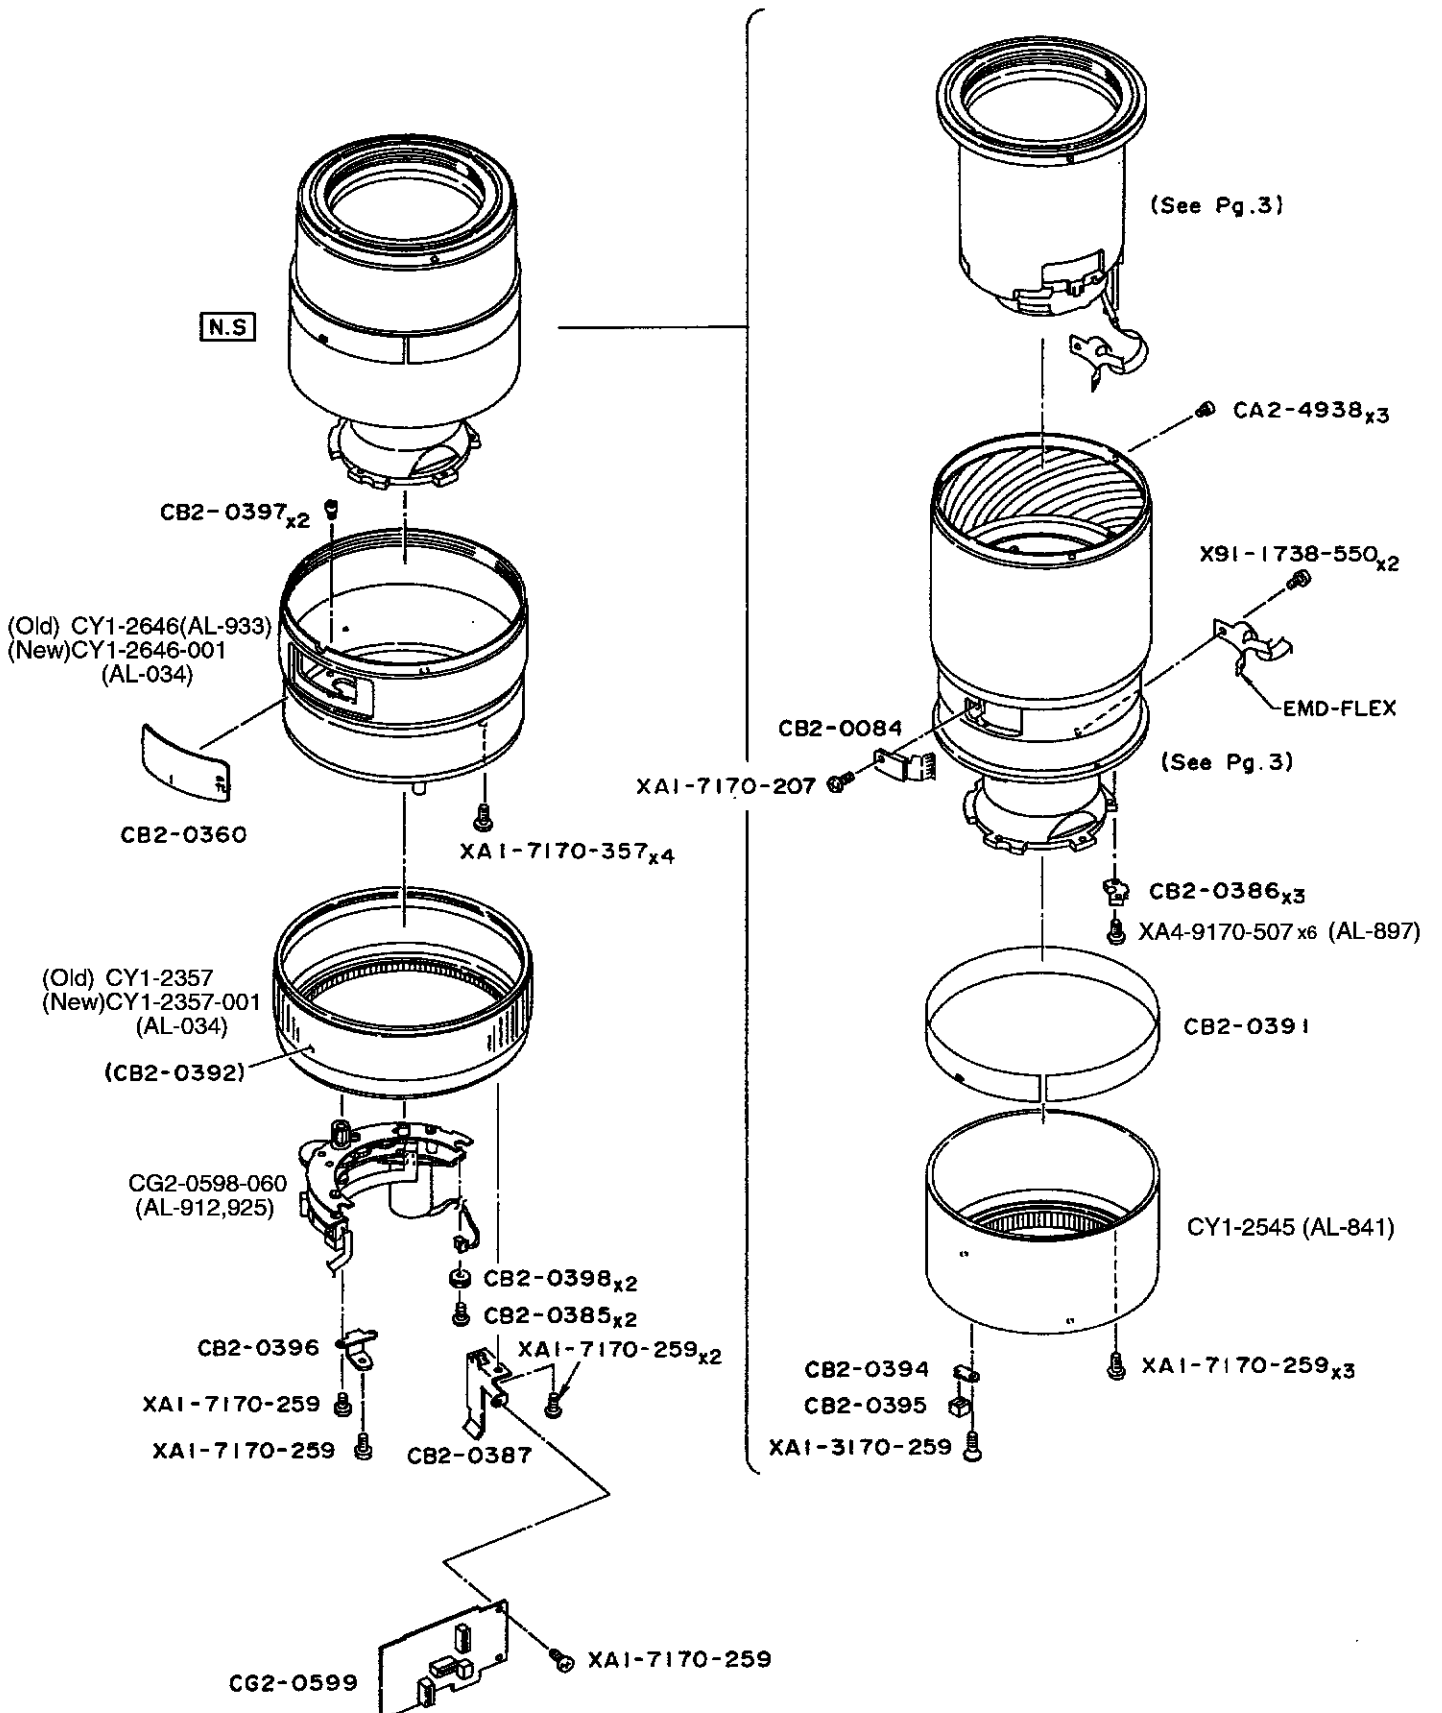

Canon

**EF 100mm 1:2.8 MACRO
REF.NO.C26-1221**

**PARTS
CATALOG**

CANON LENS EF 100 mm 1:2.8 MACRO

CANON LENS EF 100 mm 1:2.8 MACRO

CANON LENS EF 100 mm 1:2.8 MACRO

CANON LENS EF 100 mm 1:2.8 MACRO

PARTS LIST

PARTS LIST

REF.No.C26-1221

| NEW | PART.NO. | CLASS | QTY | DESCRIPTION | PAGE |
|-----|--------------|-------|-----|--------------------------|------|
| | CY1-2734-000 | D | 1 | LENS, G10 | 4 |
| | CY1-2851-000 | E | 1 | HELICOID UNIT | 3 |
| | X91-1738-550 | | 4 | SCREW, CROSS-RECESS, PH | 2,3 |
| | XA1-3170-259 | | 1 | SCREW, CROSS-RECESS, FCH | 2 |
| | XA1-7170-207 | | 1 | SCREW, CROSS-RECESS, PH | 2 |
| | XA1-7170-259 | | 8 | SCREW, CROSS-RECESS, PH | 2 |
| | XA1-7170-357 | | 4 | SCREW, CROSS-RECESS, PH | 2 |
| | XA1-7170-407 | | 5 | SCREW, CROSS-RECESS, PH | 1 |
| | XA1-7170-409 | | 2 | SCREW, CROSS-RECESS, PH | 3 |
| | XA1-7200-456 | | 4 | SCREW, CROSS-RECESS, PH | 1 |
| | XA4-4170-307 | | 1 | SCREW, CROSS-RECESS, PH | 1 |
| | XA4-9170-309 | | 1 | SCREW, CROSS-RECESS, PH | 3 |
| | XA4-9170-507 | | 6 | SCREW, CROSS-RECESS, PH | 2 |
| | XG8-1100-581 | | 36 | BALL, STEEL | 3 |
| | Y11-4702-000 | | 1 | LEAD (BLACK) | |
| | Y11-4703-000 | | 1 | LEAD (RED) | |
| | Y11-4901-000 | | 1 | LEAD (WHITE) | |
| | Y11-4906-000 | | 1 | LEAD (ORANGE) | |
| | Y11-4907-000 | | 1 | LEAD (YELLOW) | |
| | Y11-4909-000 | | 1 | LEAD (GREEN) | |
| | Y11-4911-000 | | 1 | LEAD (BLUE) | |
| | YN2-0041-000 | D | 1 | LENS, G1 | 4 |