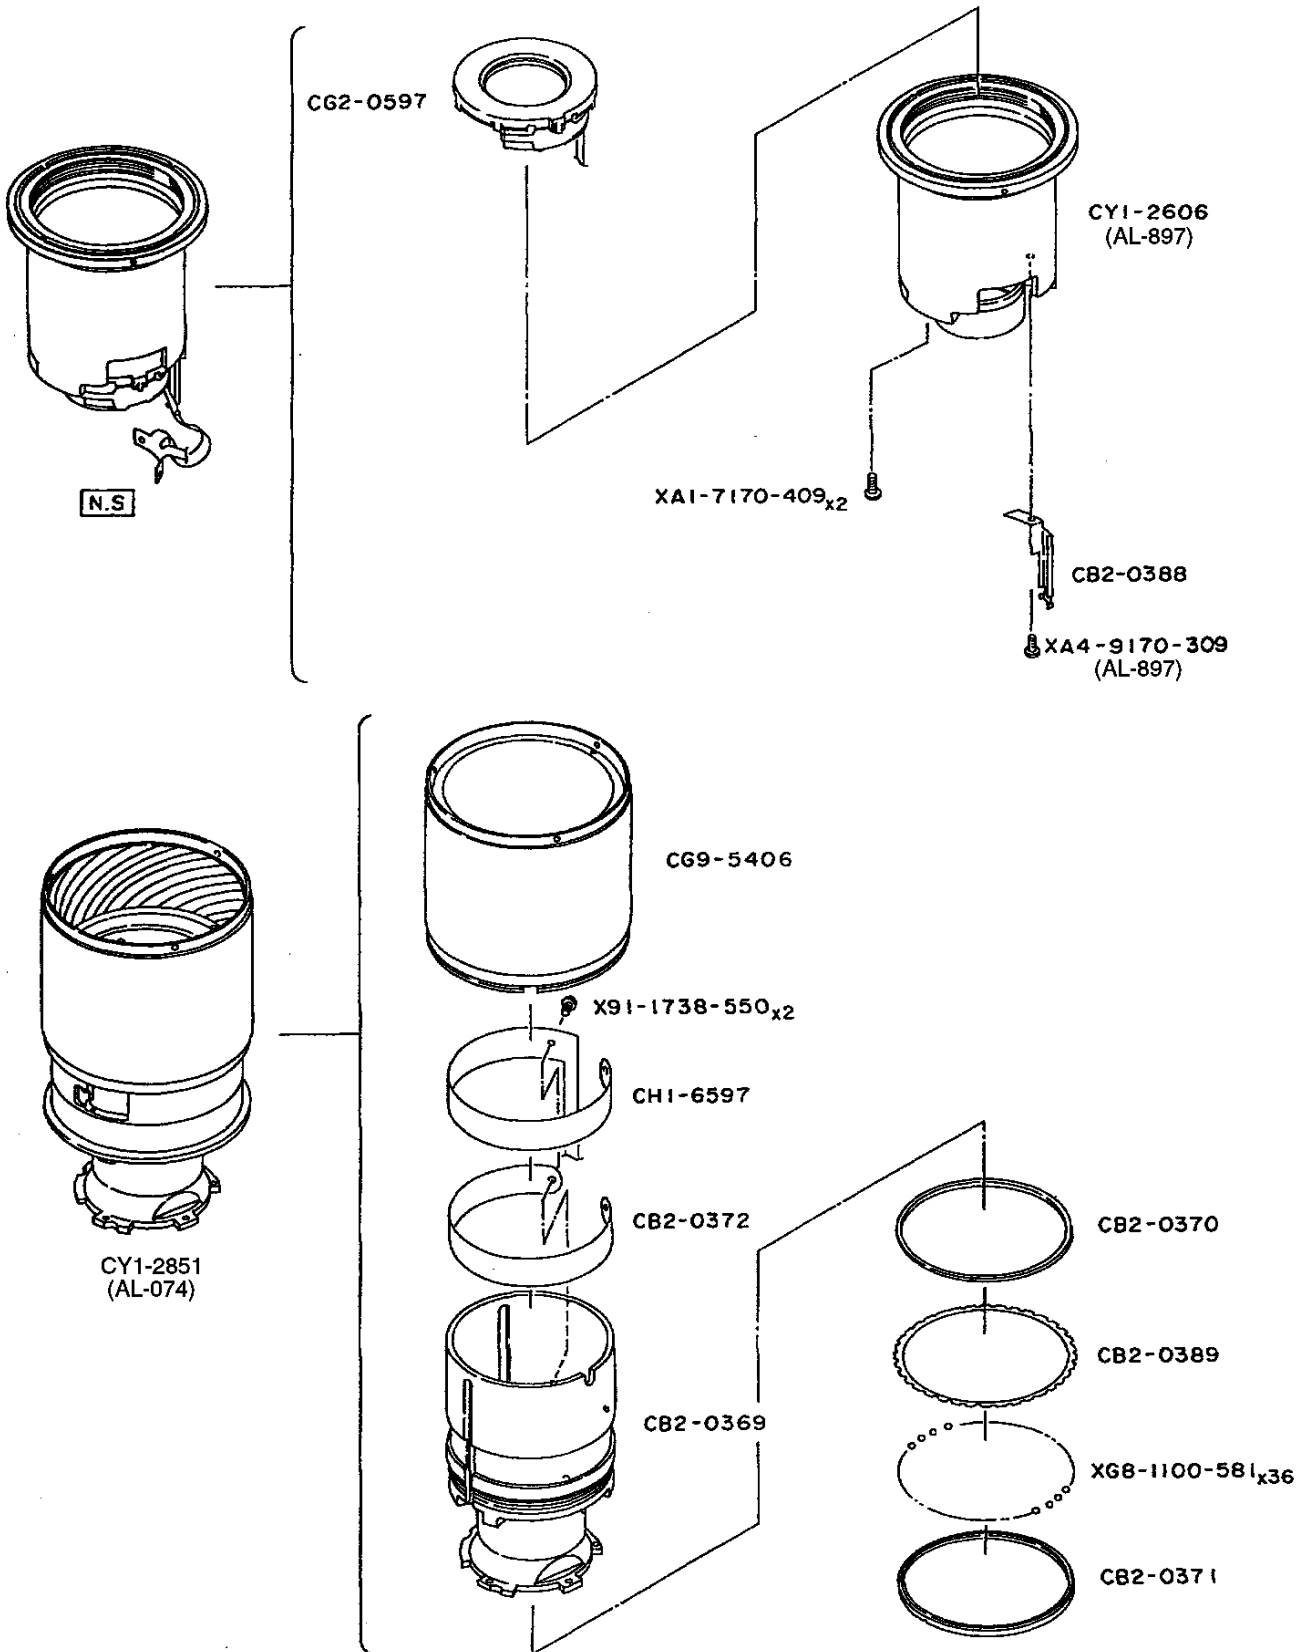

Canon

**EF 100mm 1:2.8 MACRO
REF.NO.C26-1221**

**PARTS
CATALOG**

CANON LENS EF 100 mm 1:2.8 MACRO

CANON LENS EF 100 mm 1:2.8 MACRO

CANON LENS EF 100 mm 1:2.8 MACRO

CANON LENS EF 100 mm 1:2.8 MACRO

PARTS LIST

PARTS LIST

REF.No.C26-1221

| NEW | PART.NO. | CLASS | QTY | DESCRIPTION | PAGE |
|-----|--------------|-------|-----|--------------------------|------|
| | CY1-2734-000 | D | 1 | LENS, G10 | 4 |
| | CY1-2851-000 | E | 1 | HELICOID UNIT | 3 |
| | X91-1738-550 | | 4 | SCREW, CROSS-RECESS, PH | 2,3 |
| | XA1-3170-259 | | 1 | SCREW, CROSS-RECESS, FCH | 2 |
| | XA1-7170-207 | | 1 | SCREW, CROSS-RECESS, PH | 2 |
| | XA1-7170-259 | | 8 | SCREW, CROSS-RECESS, PH | 2 |
| | XA1-7170-357 | | 4 | SCREW, CROSS-RECESS, PH | 2 |
| | XA1-7170-407 | | 5 | SCREW, CROSS-RECESS, PH | 1 |
| | XA1-7170-409 | | 2 | SCREW, CROSS-RECESS, PH | 3 |
| | XA1-7200-456 | | 4 | SCREW, CROSS-RECESS, PH | 1 |
| | XA4-4170-307 | | 1 | SCREW, CROSS-RECESS, PH | 1 |
| | XA4-9170-309 | | 1 | SCREW, CROSS-RECESS, PH | 3 |
| | XA4-9170-507 | | 6 | SCREW, CROSS-RECESS, PH | 2 |
| | XG8-1100-581 | | 36 | BALL, STEEL | 3 |
| | Y11-4702-000 | | 1 | LEAD (BLACK) | |
| | Y11-4703-000 | | 1 | LEAD (RED) | |
| | Y11-4901-000 | | 1 | LEAD (WHITE) | |
| | Y11-4906-000 | | 1 | LEAD (ORANGE) | |
| | Y11-4907-000 | | 1 | LEAD (YELLOW) | |
| | Y11-4909-000 | | 1 | LEAD (GREEN) | |
| | Y11-4911-000 | | 1 | LEAD (BLUE) | |
| | YN2-0041-000 | D | 1 | LENS, G1 | 4 |