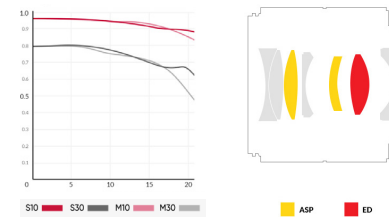

AF 45mm F1.8 FE

FULL
FRAME

Tiny but Premium

The Samyang AF 45mm F1.8 FE opens up a range of photographic styles and themes.

This lens will deliver the high contrast and dimensionality typical of specialized lenses while retaining spectacular resolution thanks to an outstanding optical design.

©Daniel Fische

Optical Construction: 7 Elements in 6 Groups

- Aperture Range: F1.8 to 22
- Diaphragm Blades: 9
- MOD: 17.7" (0.45m)
- Weight: 5.71oz (162g)
- Length: 2.2" (56.1mm)