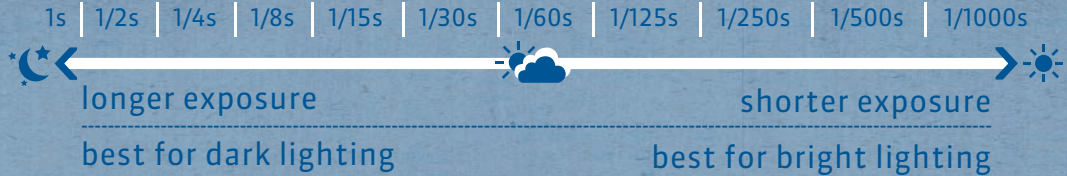

SHUTTER SPEED

Get more help online:
<http://lensbaby.com/getting-started>

NOTE: On different cameras values may vary.
© 2011 Lensbaby. All rights reserved. Lensbaby, the Lensbaby logo, and other Lensbaby marks are trademarks owned by Lensbaby.