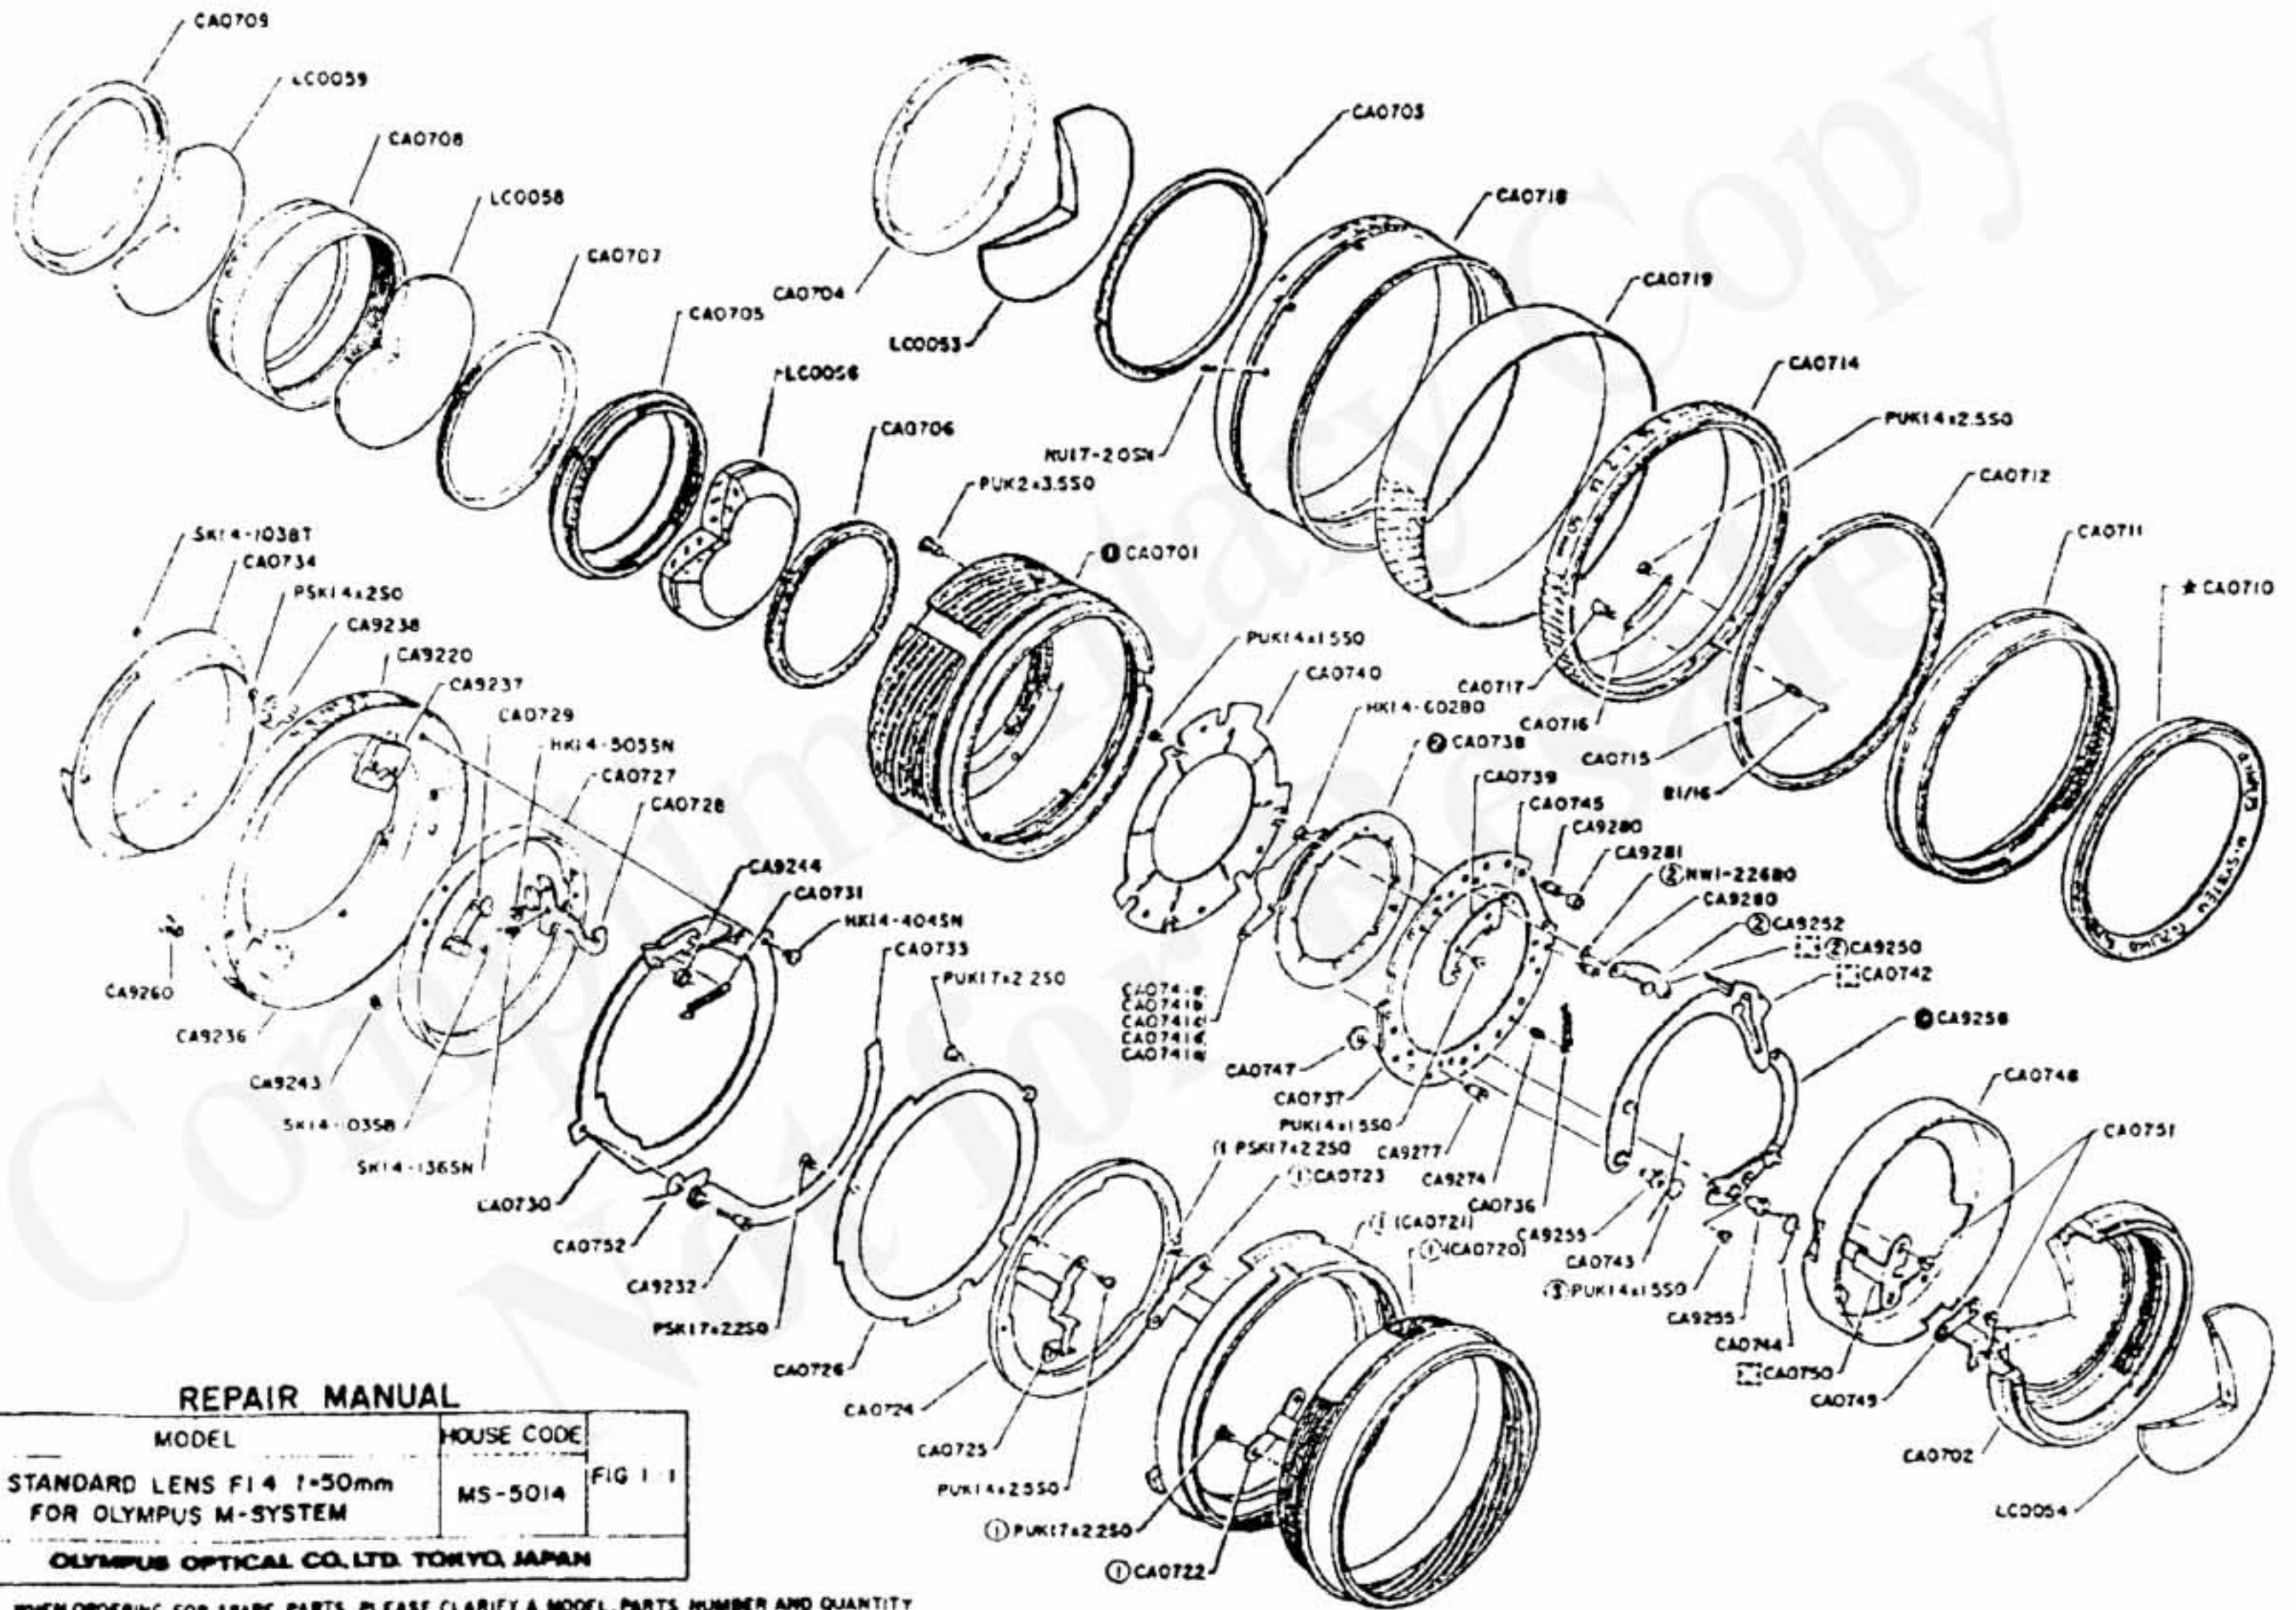

REPAIR MANUAL

MODEL	HOUSE CODE	FIG. 1-1
STANDARD LENS F1.4 1:50mm FOR OLYMPUS M-SYSTEM	MS-5014	
OLYMPUS OPTICAL CO. LTD. TOKYO, JAPAN		

NOTE: WHEN ORDERING FOR SPARE PARTS, PLEASE CLARIFY A MODEL, PARTS NUMBER AND QUANTITY.