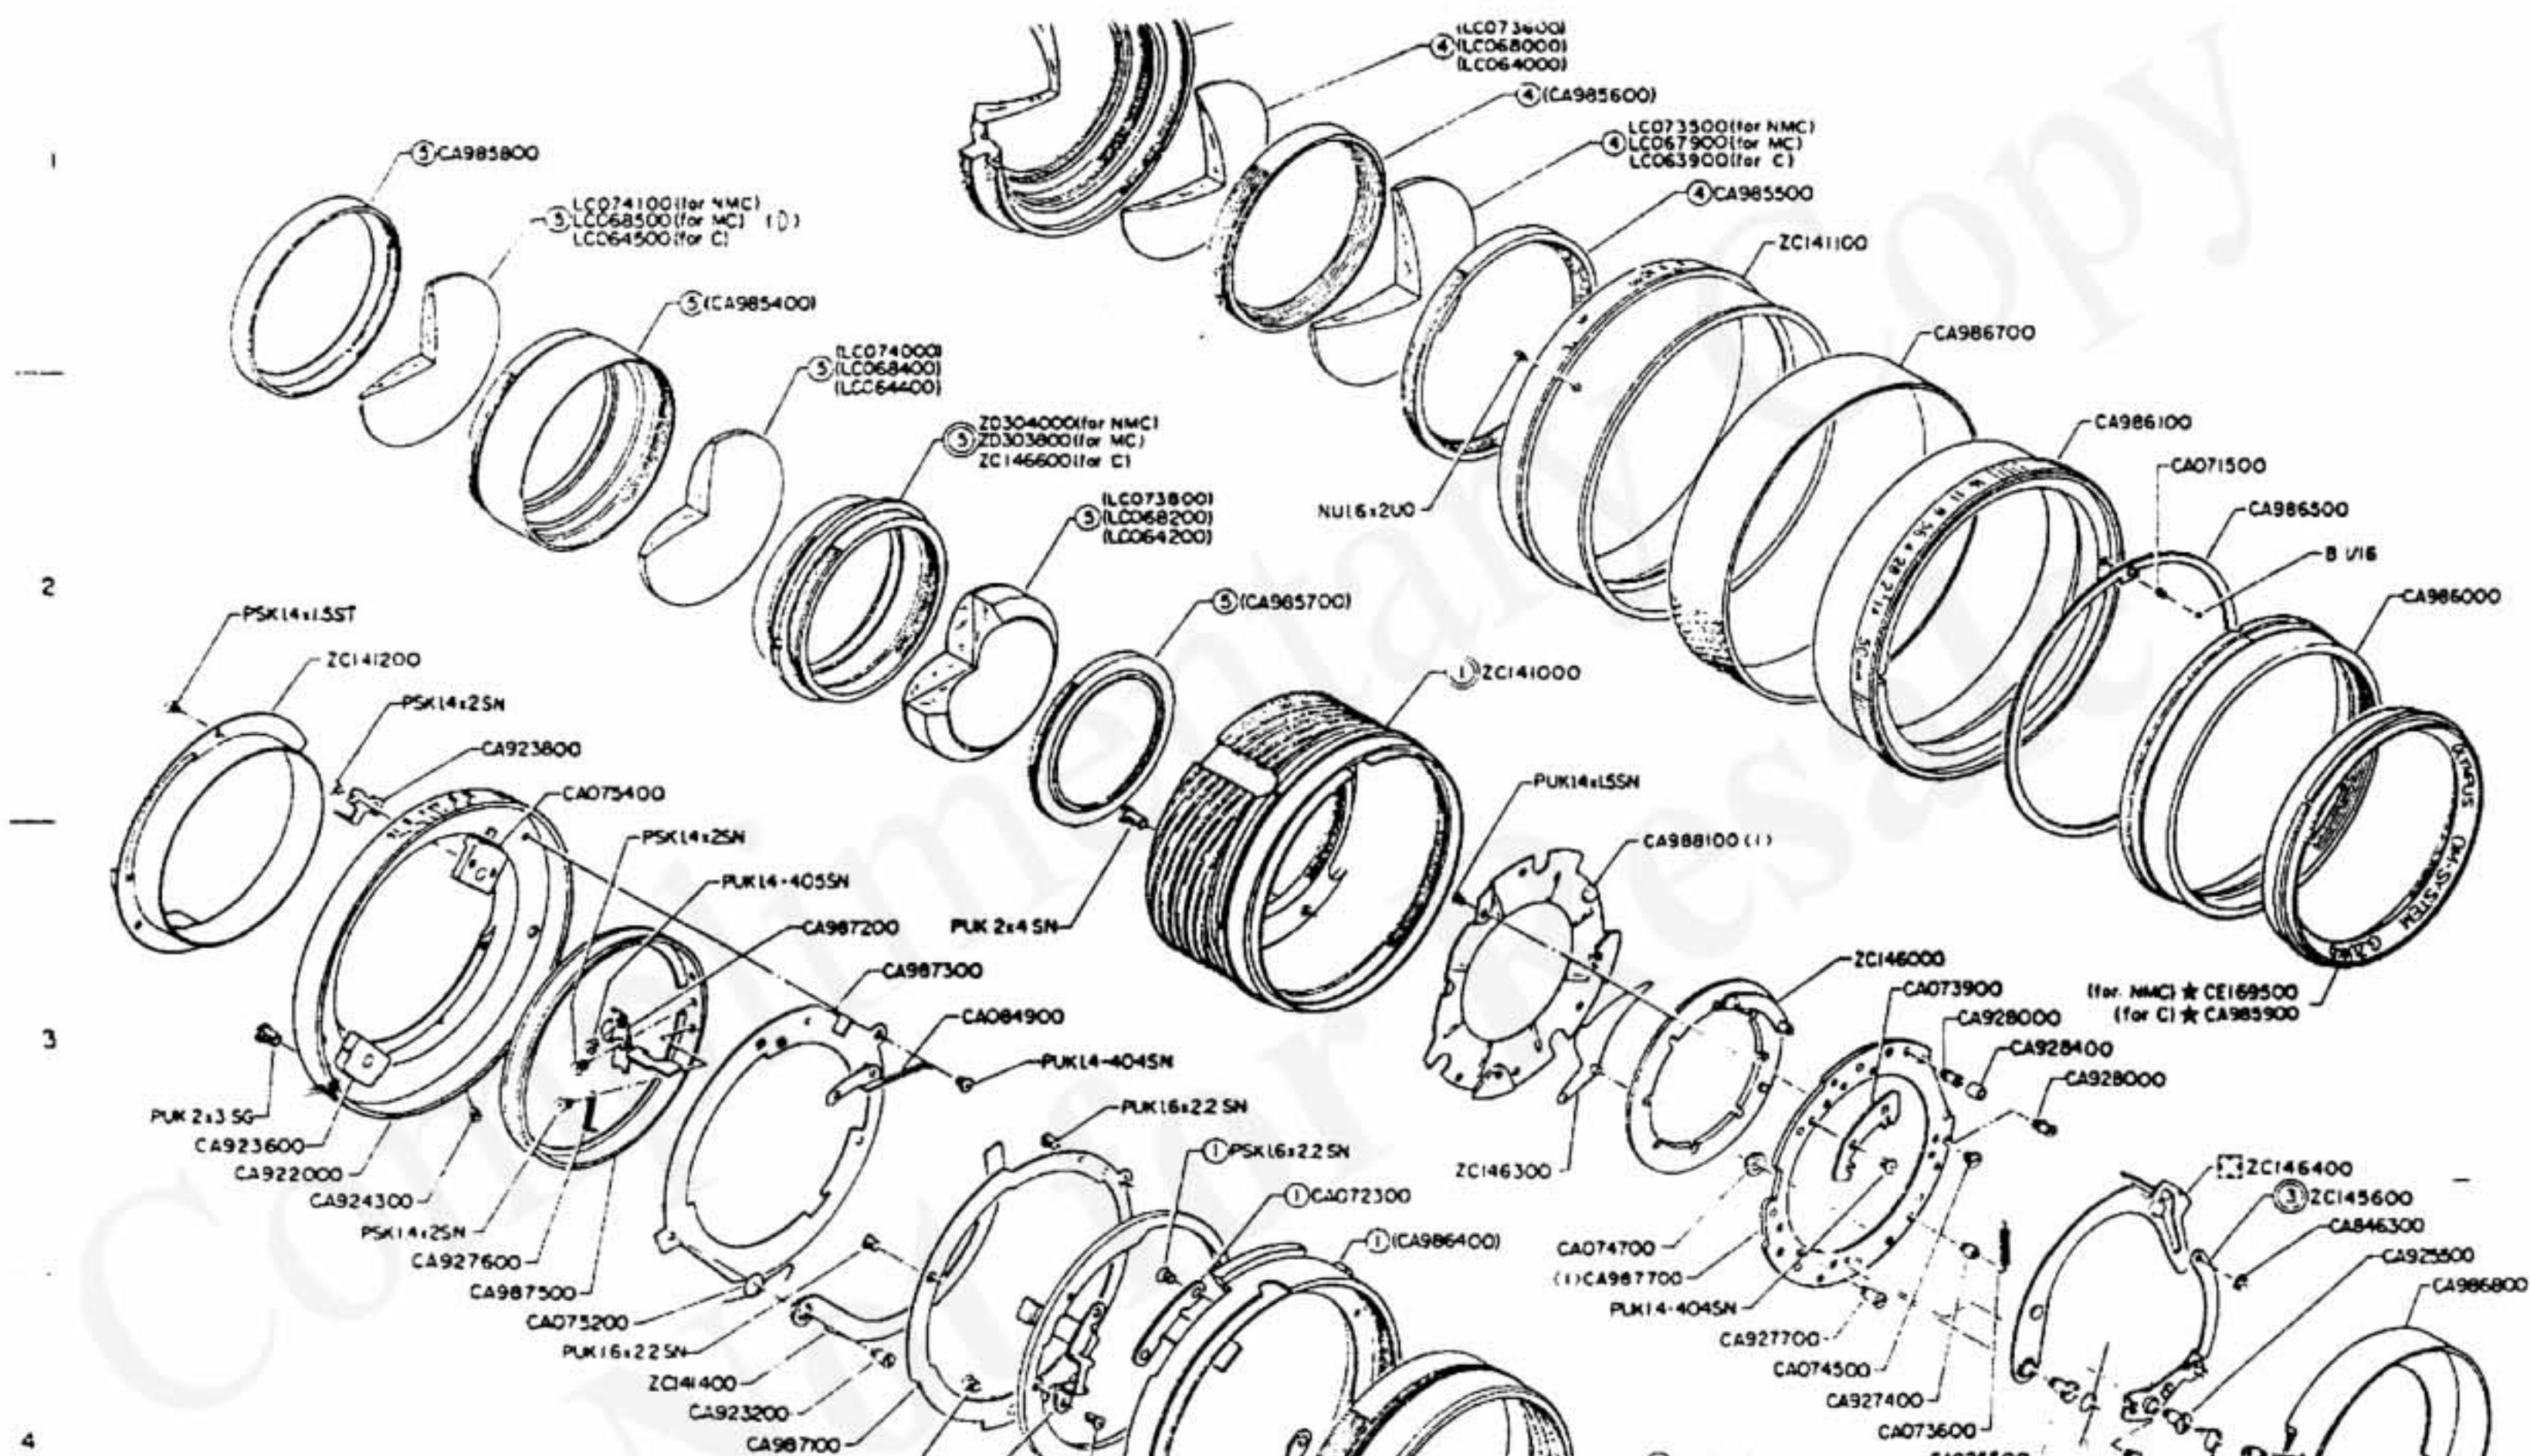

EXPLODED PARTS DIAGRAM

MODEL	HOUSE CODE or UNIT	FIG.
OLYMPUS OM-SYSTEM G. ZUIKO AUTO-S 1:1.4 f=50mm	MS5014 TYPE-2(C)	1/1
OLYMPUS OM-SYSTEM ZUIKO MC AUTO-S 1:1.4 f=50mm	MS5014 TYPE-3(MC) TYPE-4(NMC)	
OLYMPUS OPTICAL CO., LTD. TOKYO, JAPAN		

NOTE: WHEN ORDERING FOR SPARE PARTS, PLEASE CLARIFY A MODEL or HOUSE CODE, PARTS NUMBER AND QUANTITY.

- DEC 1983