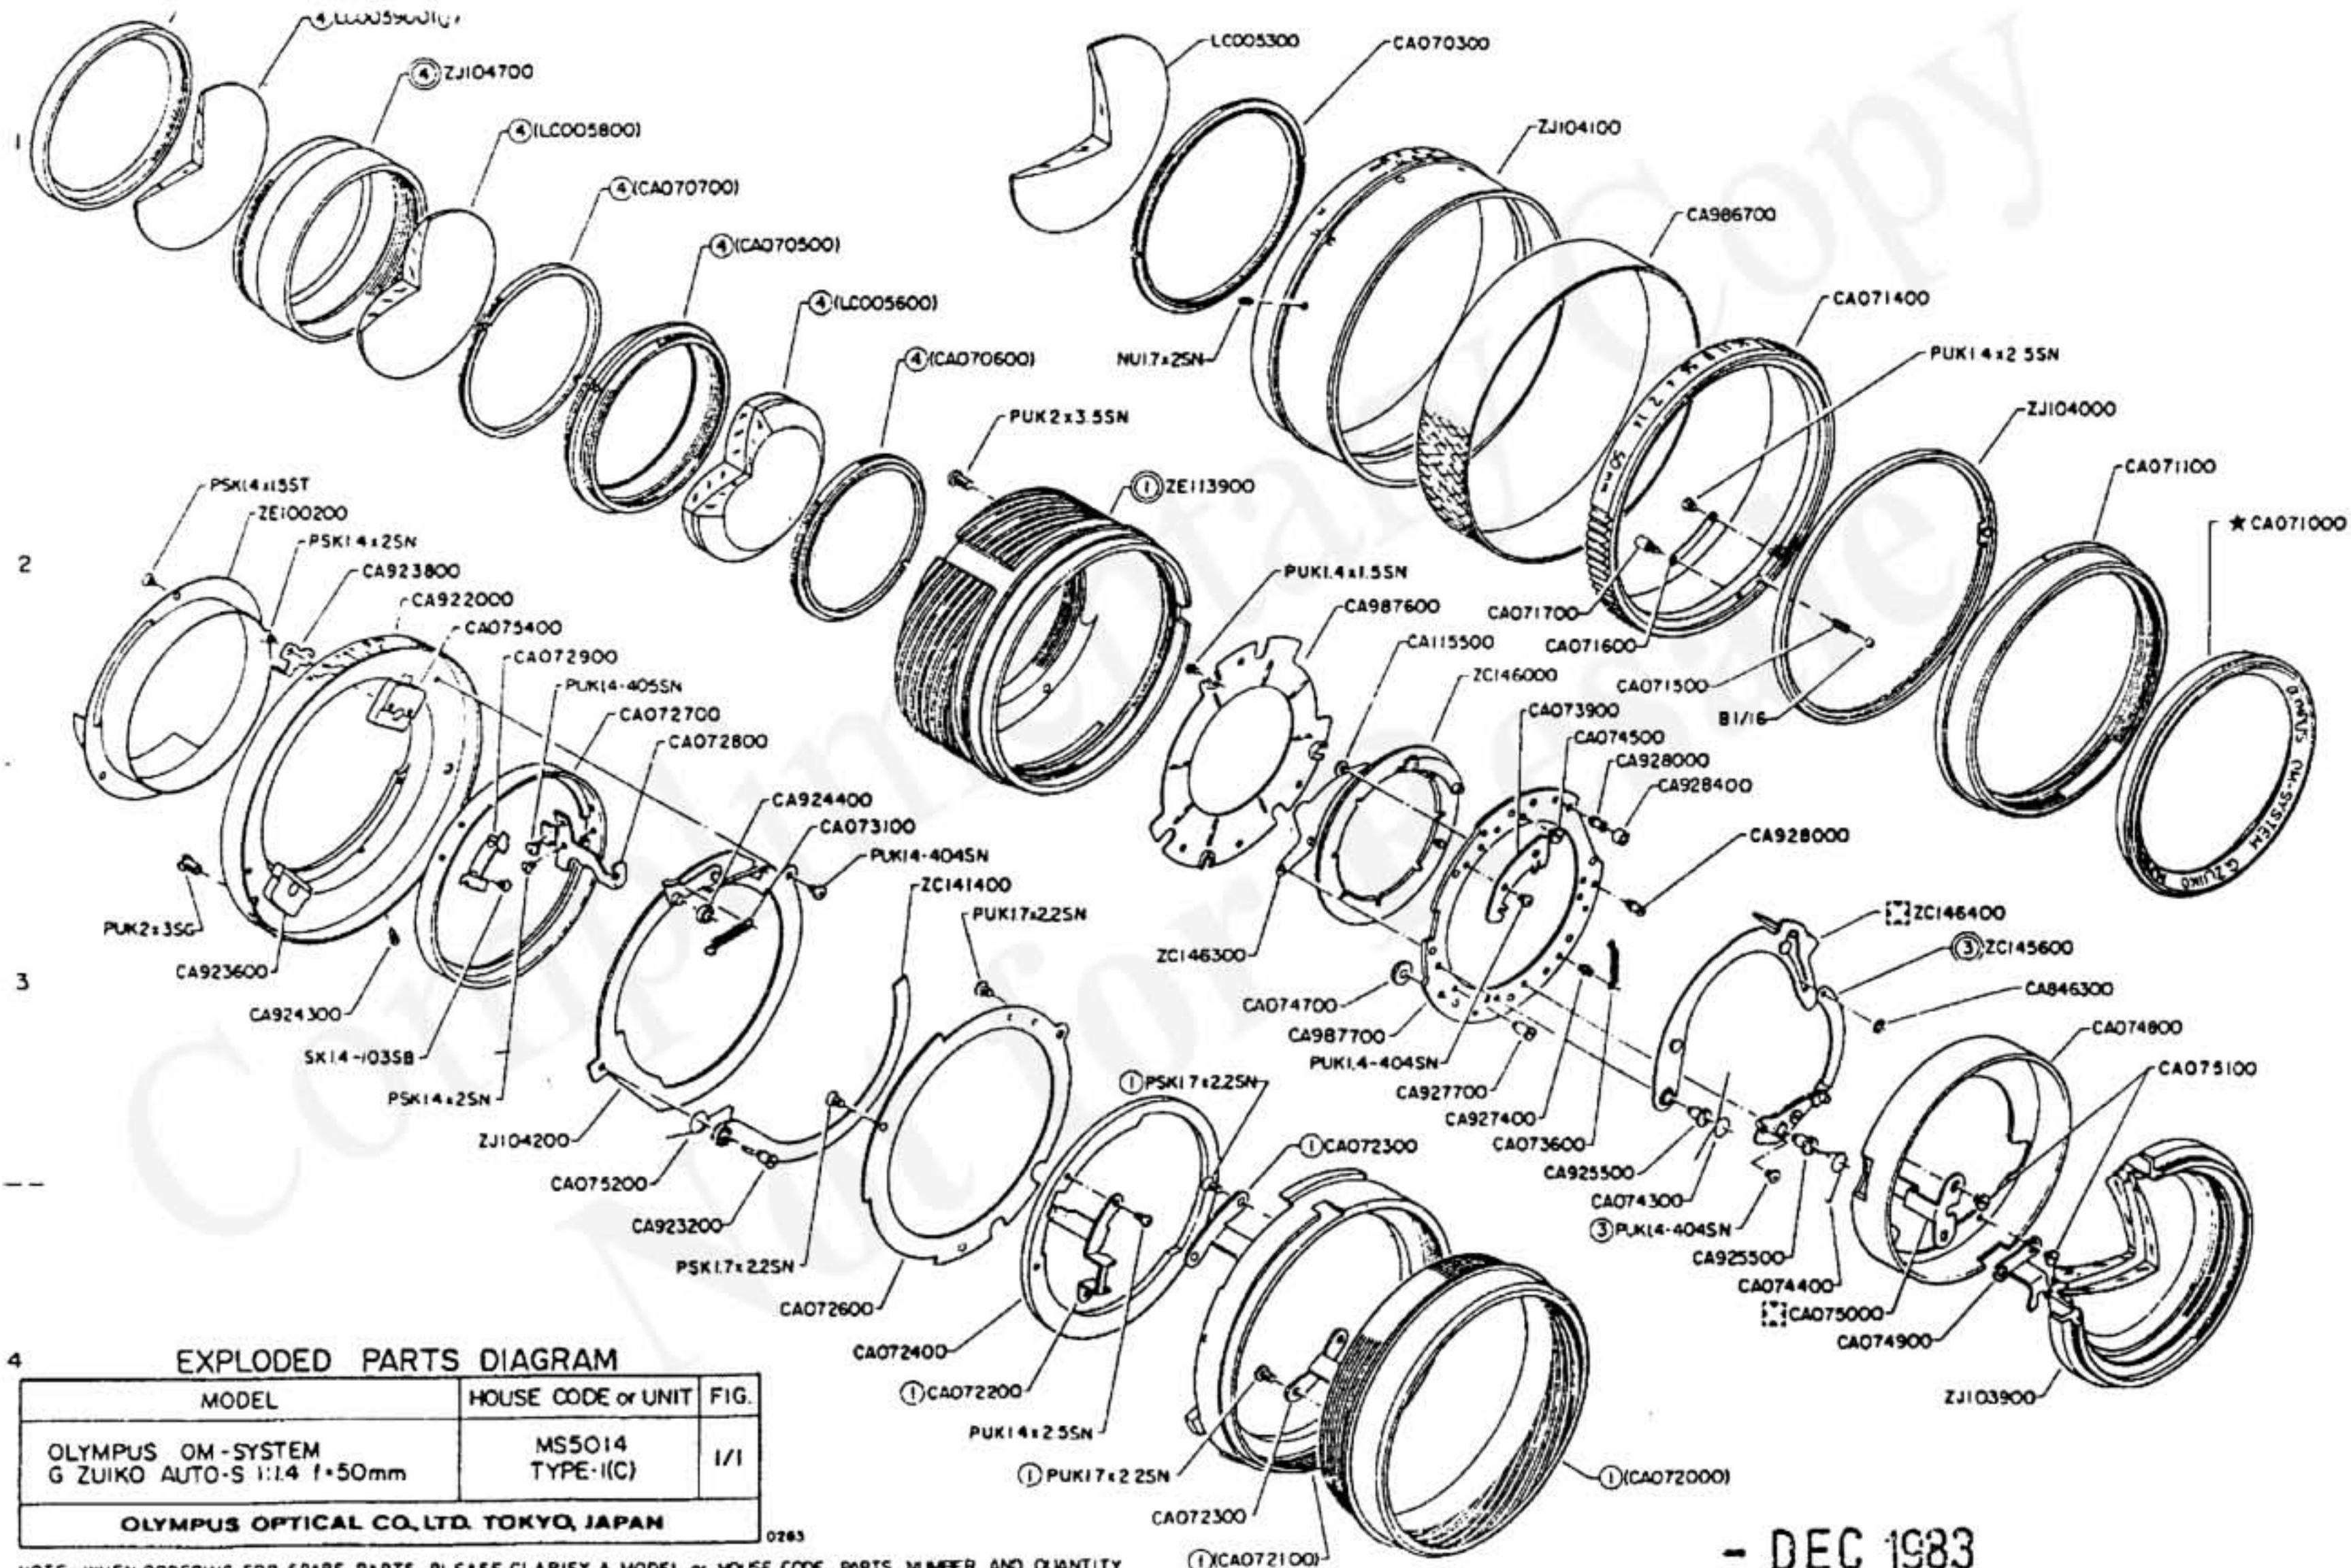

NOTE: WHEN ORDERING FOR SPARE PARTS, PLEASE CLARIFY A MODEL or HOUSE CODE, PARTS NUMBER AND QUANTITY.

- DEC 1983

EXPLODED PARTS DIAGRAM

MODEL	HOUSE CODE or UNIT	FIG.
OLYMPUS OM-SYSTEM G ZUIKO AUTO-S 1:1.4 f=50mm	MS5014 TYPE-I(C)	I/I
OLYMPUS OPTICAL CO., LTD. TOKYO, JAPAN		