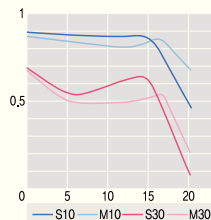

low chromatic aberration

low coma

low flare & ghost

fast aperture

bokeh