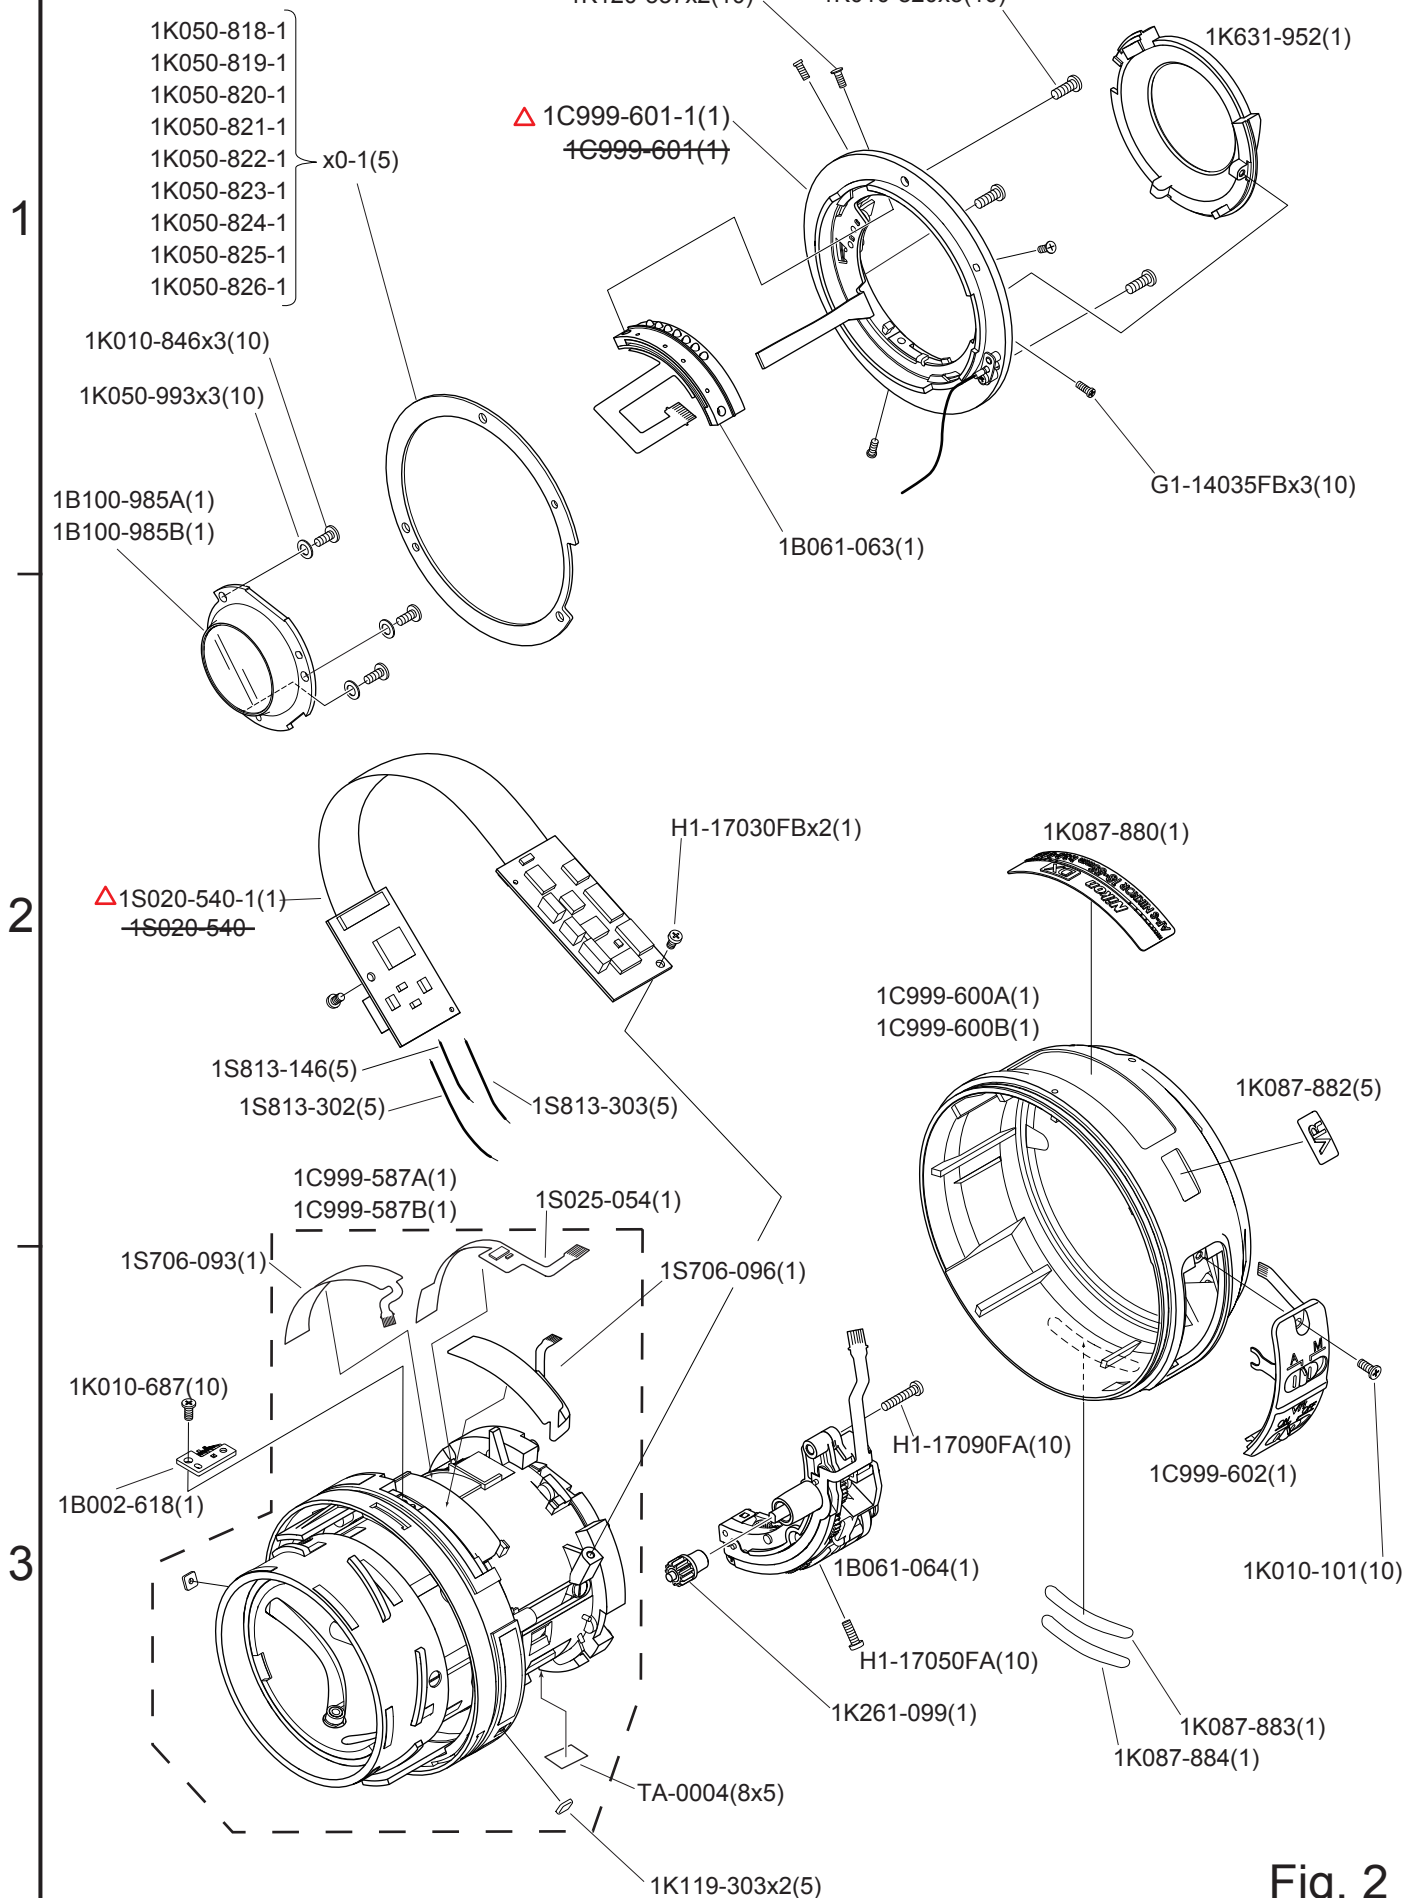

A

B

AF-S DX18-55/3.5-5.6G VR

JAA80351-R.3739.A

Fig. 2