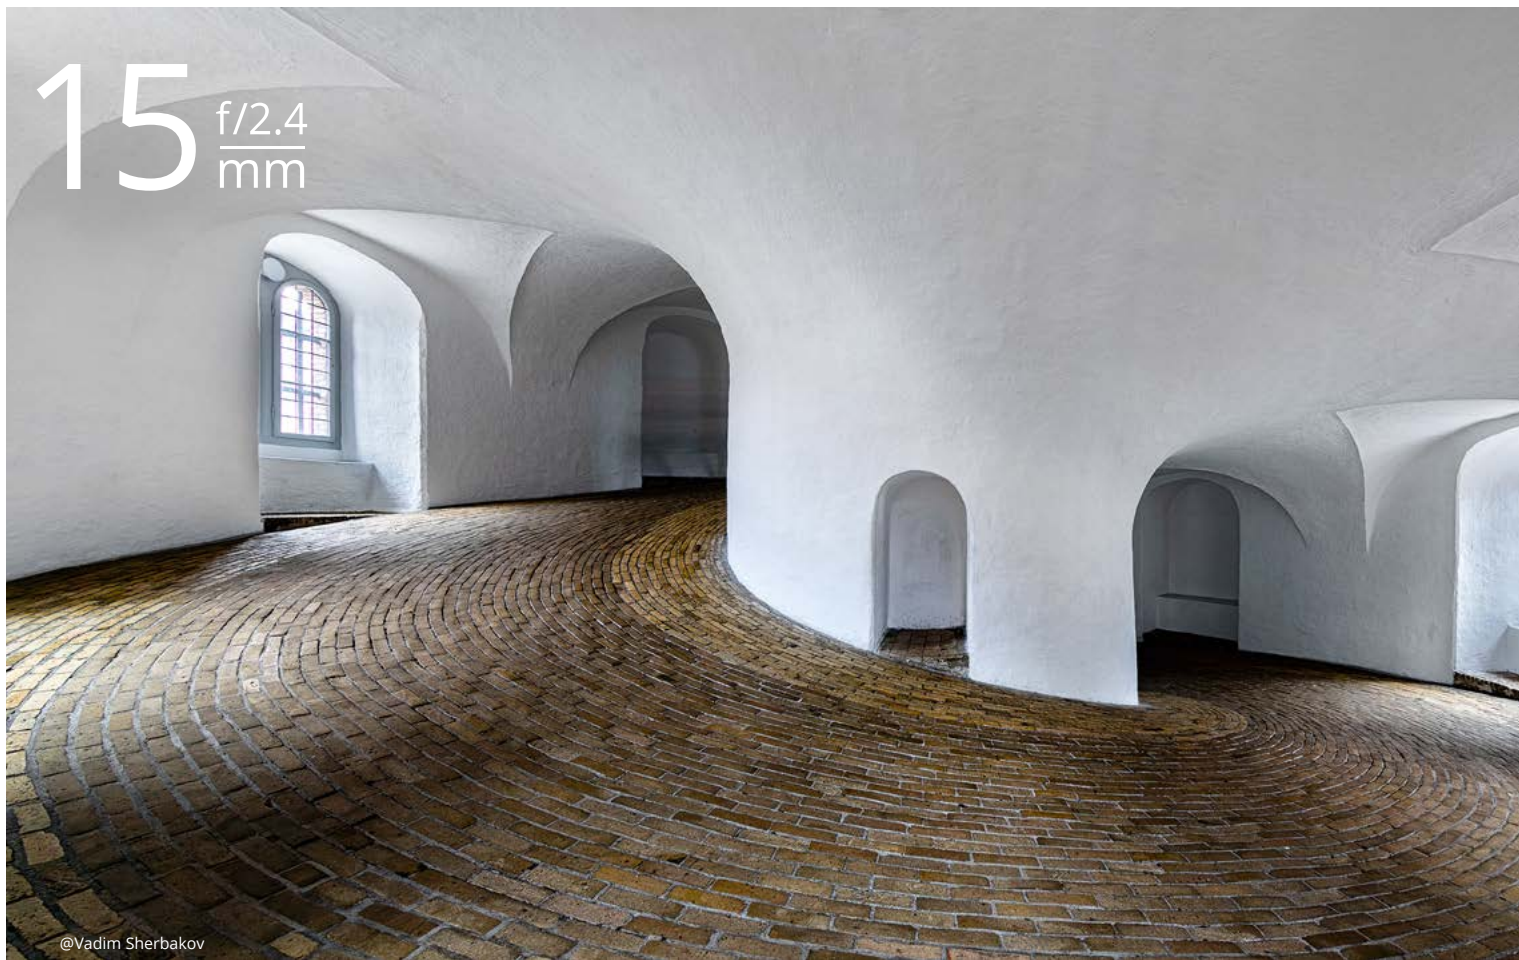

15 $\frac{f/2.4}{\text{mm}}$

@Vadim Sherbakov

SAME OPTICS DIFFERENT HOUSING

The **rectilinear** Full Frame super-wide angle lens with an angle of view of **110°**. The detachable lens hood along with the filter window for a better control and comfort of use and the 95 mm filter thread make this lens the best in its class tool for professional photographers. 3 high refractive lenses, 2 ED lenses, 2 aspherical lenses guarantee a **very low distortion**.