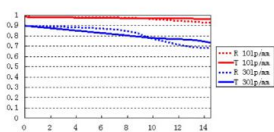

MACRO

PORTRAIT

LANDSCAPE

Photo Credit: Thomas Shahan (US)

60MM F/2.8 2 X ULTRA-MACRO

World's First 2:1 Macro Lens with infinity focus

Featuring a magnification range from 0.1x to 2x, making this lens ideally suited for rapidly changing macro photography scenarios without using any extension tube. The wide magnification range is very useful for shooting macro objects (e.g. insects) with different sizes. The lens is also designed for normal shooting purposes with a 60mm focal length, providing an all-in-one solution for normal portrait shooting as well as ultra-macro photography.

| | |
|-------------------------------|--|
| Focal Length | 60mm |
| Max. Aperture | f/2.8 |
| Angle of View | 25.3° |
| Format Compatibility | APS-C / Full Frame (Macro only) |
| Lens Structure | 9 elements in 7 groups |
| Aperture Blades | 14 |
| Min. Focusing Distance | 18.5cm |
| Max. Magnification | 2:1 |
| Filter Thread | 62mm |
| Dimensions | 95 x 70 mm |
| Weight | 503g |
| Mounts | Canon / Nikon / Sony A / Pentax K / Sony E |