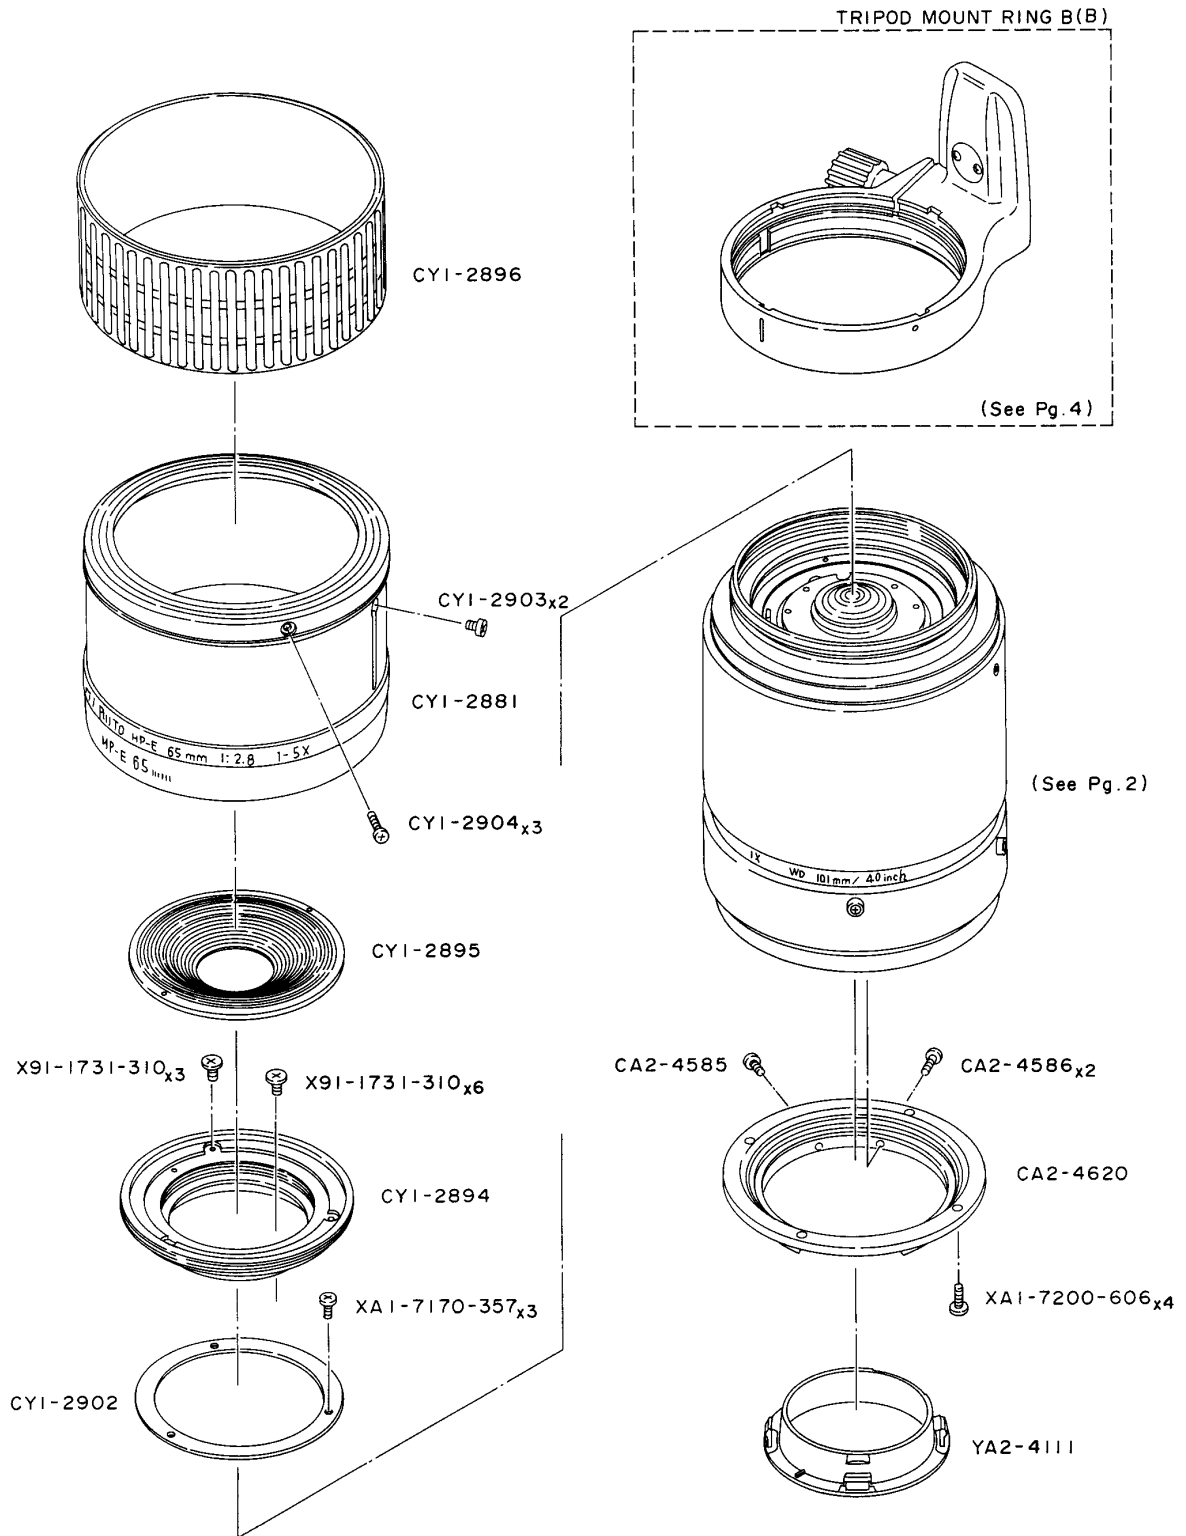

Canon

MP-E 65 mm 1:2.8 1-5x

REF. NO. C26-1241

**PARTS
CATALOG**

CANON LENS MP-E 65 mm 1:2.8 1-5 x

REF. NO.C26-1241

CANON LENS MP-E 65 mm 1:2.8 1-5 x

REF.NO. C26-1241

CANON LENS MP-E 65 mm 1:2.8 1-5 x

REF. NO.C26-1241

CANON LENS MP-E 65 mm 1:2.8 1-5 x

REF. NO.C26-1241

PARTS LIST

REF.NO. C26-1241

NEW	PARTS NO.	CLASS	QTY	DESCRIPTION	PAGE
	CA2-4583-000	C	1	CONTACT ASS'Y	3
	CA2-4585-000	C	1	SCREW, MOUNT STOPPER	1
	CA2-4586-000		2	SCREW	1
	CA2-4620-000	C	1	MOUNT, LENS	1
	CA2-4916-000	C	1	BRUSH, ZOOMING	3
	CY1-2857-000	C	1	BAND UNIT	4
	CY1-2881-000	C	1	RING ASS'Y, FOCUSING	1
	CY1-2882-000	C	1	RING ASS'Y, FOCUSING GUIDE	2
	CY1-2883-000	C	1	FIXED BARREL ASS'Y	2
	CY1-2885-000	D	1	BARREL, GUIDE	3
	CY1-2886-000	C	1	LENS ASS'Y, 1ST GROUP	3
	CY1-2887-000	C	1	LENS ASS'Y, 2ND GROUP	3
	CY1-2888-000	C	1	LENS ASS'Y, G7	3
	CY1-2889-000	C	1	LENS ASS'Y, REAR	2
	CY1-2890-000	D	1	BARREL, INNER FIXED	3
	CY1-2891-000	D	1	HELICOID UNIT	2
	CY1-2893-000	D	1	BARREL, CAM	3
	CY1-2894-000	D	1	RING, COUPLING	1
	CY1-2895-000	C	1	RING, BAFFLE	1
	CY1-2896-000	C	1	RING, FOCUS RUBBER	1
	CY1-2897-000	D	1	LEVER, CAM BARREL	3
	CY1-2898-000	D	1	HOLDER, MAIN PCB.	3
	CY1-2899-000	D	1	GUIDE, FLEX.	3
	CY1-2900-000	D	1	HOLDER, CONNECTOR	3
	CY1-2901-000	D	1	CLIP, FLEX.	3
	CY1-2902-000	D	1	COLLAR, ASSEMBLY	1
	CY1-2903-000		2	SCREW	1
	CY1-2904-000		3	SCREW	1
	CY1-2905-000	D	1	LIGHT SHIELD	3
	CY1-2906-000	A	3	PIN, FOCUS GUIDE	2
	X91-1731-310		9	SCREW, CROSS-RECESS, PH	1
	XA1-1170-229		5	SCREW, CROSS-RECESS, PH	3
	XA1-6170-309		2	SCREW, CROSS-RECESS, PH	3
	XA1-7170-189		4	SCREW, CROSS-RECESS, PH	3
	XA1-7170-207		1	SCREW, CROSS-RECESS, PH	3
	XA1-7170-357		9	SCREW, CROSS-RECESS, PH	1,2
	XA1-7170-507		3	SCREW, CROSS-RECESS, PH	2
	XA1-7200-257		1	SCREW, CROSS-RECESS, PH	2
	XA1-7200-606		4	SCREW, CROSS-RECESS, PH	1
	XA4-6170-409		3	SCREW, CROSS-RECESS, PH	3

CANON LENS MP-E 65 mm 1:2.8 1-5 x

REF. NO.C26-1241