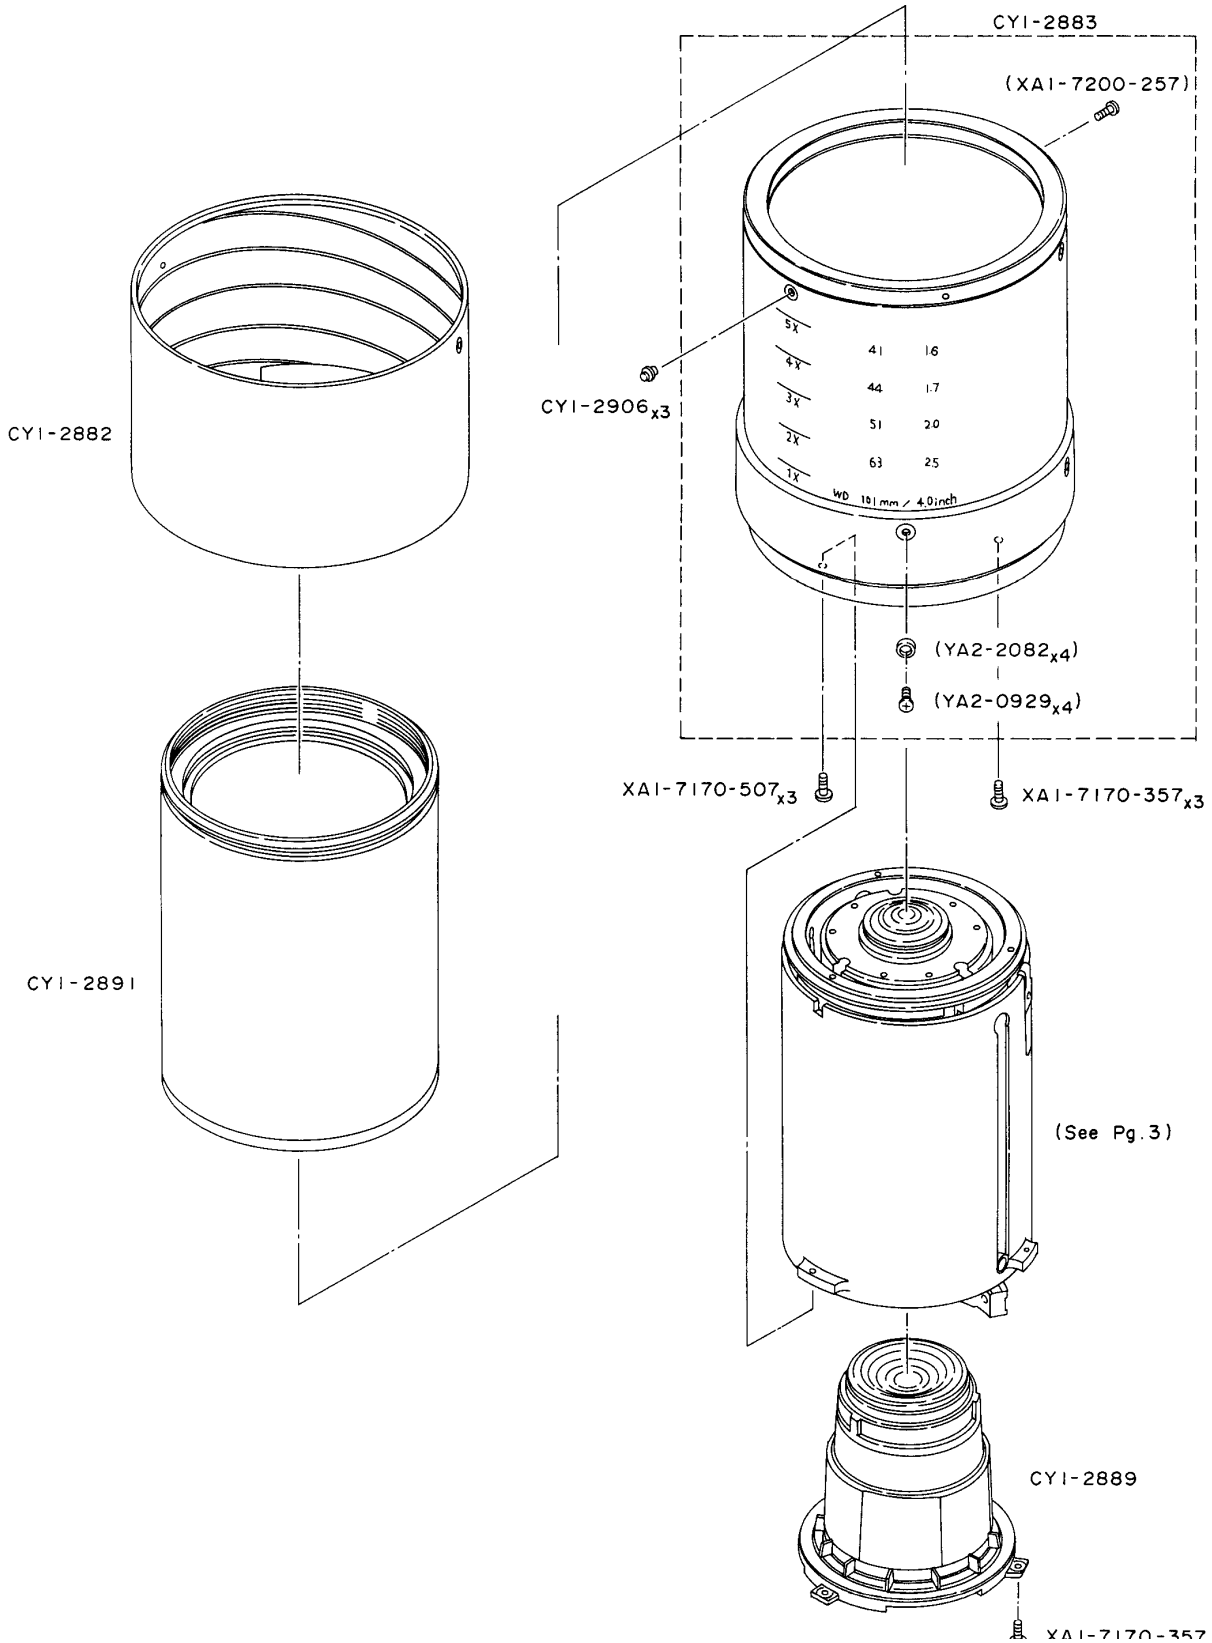

Canon

MP-E 65 mm 1:2.8 1-5x

REF. NO. C26-1241

**PARTS
CATALOG**

CANON LENS MP-E 65 mm 1:2.8 1-5 x

REF. NO.C26-1241

CANON LENS MP-E 65 mm 1:2.8 1-5 x

REF.NO. C26-1241

CANON LENS MP-E 65 mm 1:2.8 1-5 x

REF. NO.C26-1241

CANON LENS MP-E 65 mm 1:2.8 1-5 x

REF. NO.C26-1241

PARTS LIST

REF.NO. C26-1241

NEW	PARTS NO.	CLASS	QTY	DESCRIPTION	PAGE
	CA2-4583-000	C	1	CONTACT ASS'Y	3
	CA2-4585-000	C	1	SCREW, MOUNT STOPPER	1
	CA2-4586-000		2	SCREW	1
	CA2-4620-000	C	1	MOUNT, LENS	1
	CA2-4916-000	C	1	BRUSH, ZOOMING	3
	CY1-2857-000	C	1	BAND UNIT	4
	CY1-2881-000	C	1	RING ASS'Y, FOCUSING	1
	CY1-2882-000	C	1	RING ASS'Y, FOCUSING GUIDE	2
	CY1-2883-000	C	1	FIXED BARREL ASS'Y	2
	CY1-2885-000	D	1	BARREL, GUIDE	3
	CY1-2886-000	C	1	LENS ASS'Y, 1ST GROUP	3
	CY1-2887-000	C	1	LENS ASS'Y, 2ND GROUP	3
	CY1-2888-000	C	1	LENS ASS'Y, G7	3
	CY1-2889-000	C	1	LENS ASS'Y, REAR	2
	CY1-2890-000	D	1	BARREL, INNER FIXED	3
	CY1-2891-000	D	1	HELICOID UNIT	2
	CY1-2893-000	D	1	BARREL, CAM	3
	CY1-2894-000	D	1	RING, COUPLING	1
	CY1-2895-000	C	1	RING, BAFFLE	1
	CY1-2896-000	C	1	RING, FOCUS RUBBER	1
	CY1-2897-000	D	1	LEVER, CAM BARREL	3
	CY1-2898-000	D	1	HOLDER, MAIN PCB.	3
	CY1-2899-000	D	1	GUIDE, FLEX.	3
	CY1-2900-000	D	1	HOLDER, CONNECTOR	3
	CY1-2901-000	D	1	CLIP, FLEX.	3
	CY1-2902-000	D	1	COLLAR, ASSEMBLY	1
	CY1-2903-000		2	SCREW	1
	CY1-2904-000		3	SCREW	1
	CY1-2905-000	D	1	LIGHT SHIELD	3
	CY1-2906-000	A	3	PIN, FOCUS GUIDE	2
	X91-1731-310		9	SCREW, CROSS-RECESS, PH	1
	XA1-1170-229		5	SCREW, CROSS-RECESS, PH	3
	XA1-6170-309		2	SCREW, CROSS-RECESS, PH	3
	XA1-7170-189		4	SCREW, CROSS-RECESS, PH	3
	XA1-7170-207		1	SCREW, CROSS-RECESS, PH	3
	XA1-7170-357		9	SCREW, CROSS-RECESS, PH	1,2
	XA1-7170-507		3	SCREW, CROSS-RECESS, PH	2
	XA1-7200-257		1	SCREW, CROSS-RECESS, PH	2
	XA1-7200-606		4	SCREW, CROSS-RECESS, PH	1
	XA4-6170-409		3	SCREW, CROSS-RECESS, PH	3

CANON LENS MP-E 65 mm 1:2.8 1-5 x

REF. NO.C26-1241