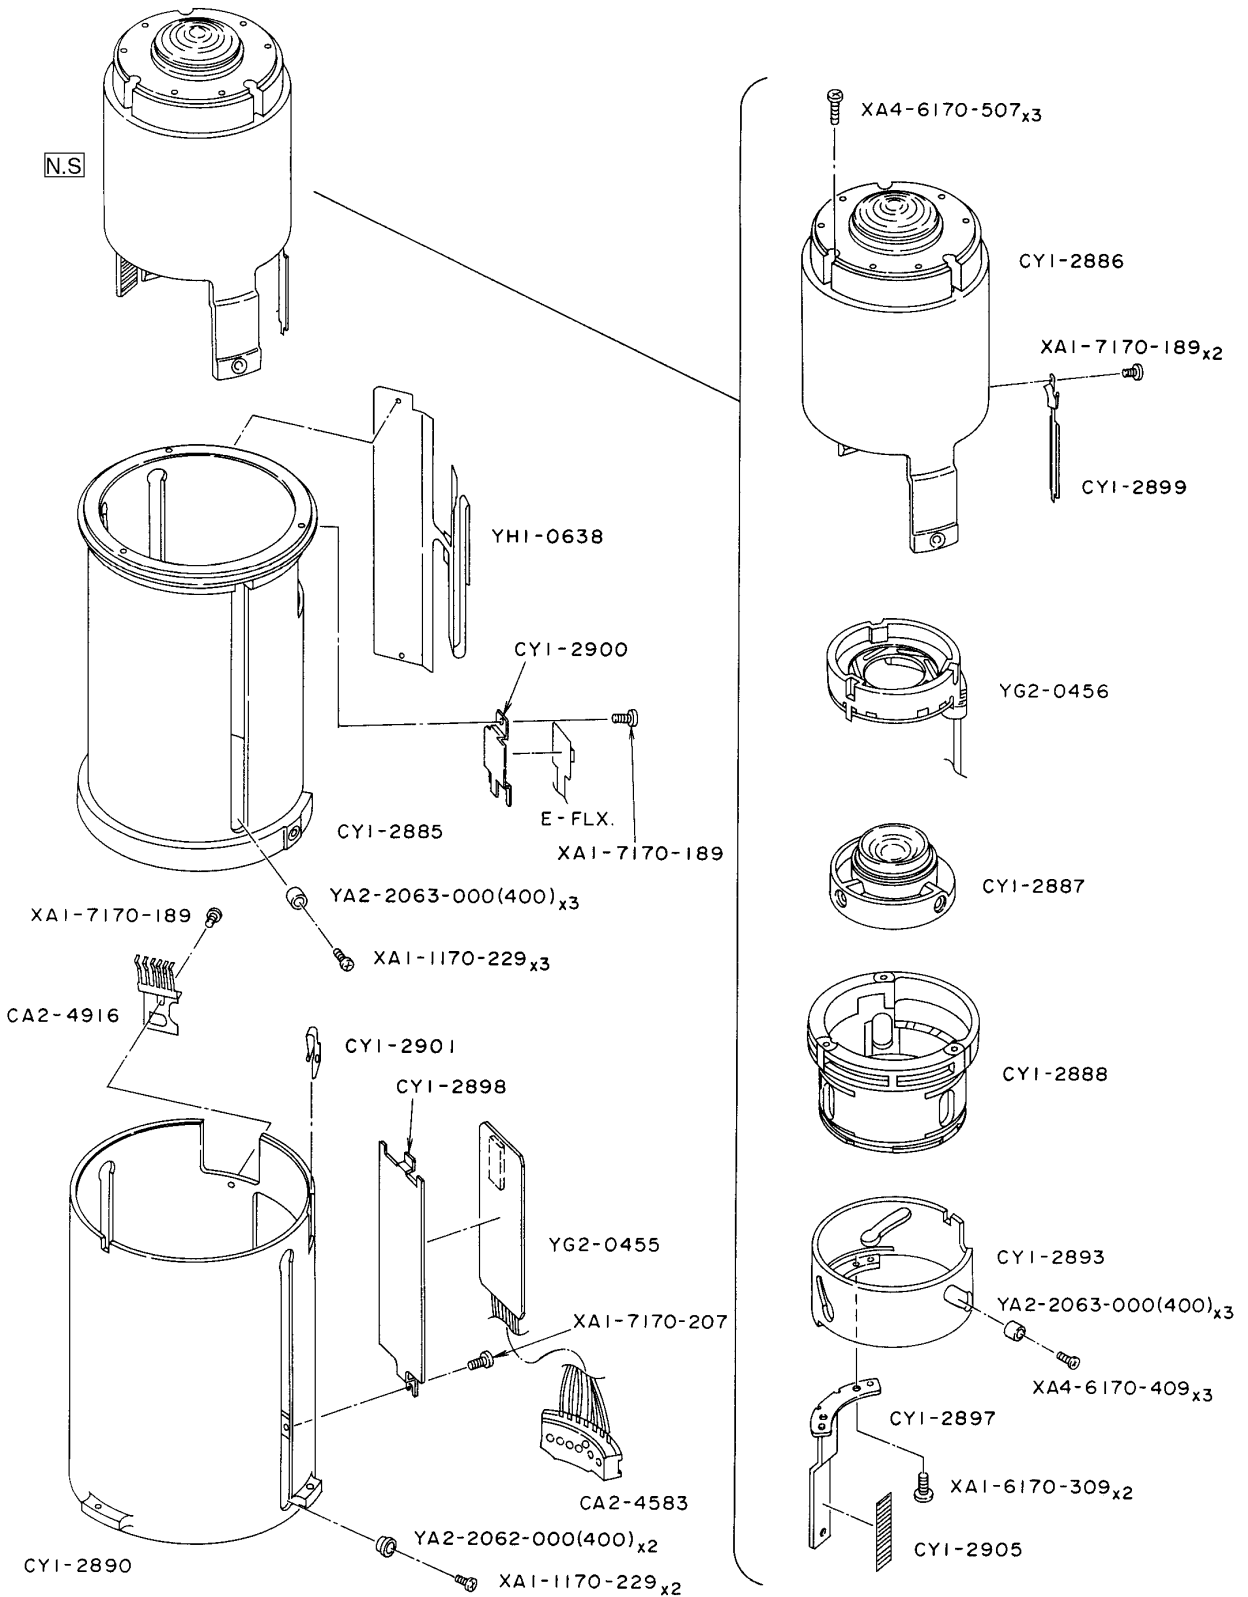

Canon

MP-E 65 mm 1:2.8 1-5x

REF. NO. C26-1241

**PARTS
CATALOG**

CANON LENS MP-E 65 mm 1:2.8 1-5 x

REF. NO.C26-1241

CANON LENS MP-E 65 mm 1:2.8 1-5 x

REF.NO. C26-1241

CANON LENS MP-E 65 mm 1:2.8 1-5 x

REF. NO.C26-1241

CANON LENS MP-E 65 mm 1:2.8 1-5 x

REF. NO.C26-1241

PARTS LIST

REF.NO. C26-1241

NEW	PARTS NO.	CLASS	QTY	DESCRIPTION	PAGE
	CA2-4583-000	C	1	CONTACT ASS'Y	3
	CA2-4585-000	C	1	SCREW, MOUNT STOPPER	1
	CA2-4586-000		2	SCREW	1
	CA2-4620-000	C	1	MOUNT, LENS	1
	CA2-4916-000	C	1	BRUSH, ZOOMING	3
	CY1-2857-000	C	1	BAND UNIT	4
	CY1-2881-000	C	1	RING ASS'Y, FOCUSING	1
	CY1-2882-000	C	1	RING ASS'Y, FOCUSING GUIDE	2
	CY1-2883-000	C	1	FIXED BARREL ASS'Y	2
	CY1-2885-000	D	1	BARREL, GUIDE	3
	CY1-2886-000	C	1	LENS ASS'Y, 1ST GROUP	3
	CY1-2887-000	C	1	LENS ASS'Y, 2ND GROUP	3
	CY1-2888-000	C	1	LENS ASS'Y, G7	3
	CY1-2889-000	C	1	LENS ASS'Y, REAR	2
	CY1-2890-000	D	1	BARREL, INNER FIXED	3
	CY1-2891-000	D	1	HELICOID UNIT	2
	CY1-2893-000	D	1	BARREL, CAM	3
	CY1-2894-000	D	1	RING, COUPLING	1
	CY1-2895-000	C	1	RING, BAFFLE	1
	CY1-2896-000	C	1	RING, FOCUS RUBBER	1
	CY1-2897-000	D	1	LEVER, CAM BARREL	3
	CY1-2898-000	D	1	HOLDER, MAIN PCB.	3
	CY1-2899-000	D	1	GUIDE, FLEX.	3
	CY1-2900-000	D	1	HOLDER, CONNECTOR	3
	CY1-2901-000	D	1	CLIP, FLEX.	3
	CY1-2902-000	D	1	COLLAR, ASSEMBLY	1
	CY1-2903-000		2	SCREW	1
	CY1-2904-000		3	SCREW	1
	CY1-2905-000	D	1	LIGHT SHIELD	3
	CY1-2906-000	A	3	PIN, FOCUS GUIDE	2
	X91-1731-310		9	SCREW, CROSS-RECESS, PH	1
	XA1-1170-229		5	SCREW, CROSS-RECESS, PH	3
	XA1-6170-309		2	SCREW, CROSS-RECESS, PH	3
	XA1-7170-189		4	SCREW, CROSS-RECESS, PH	3
	XA1-7170-207		1	SCREW, CROSS-RECESS, PH	3
	XA1-7170-357		9	SCREW, CROSS-RECESS, PH	1,2
	XA1-7170-507		3	SCREW, CROSS-RECESS, PH	2
	XA1-7200-257		1	SCREW, CROSS-RECESS, PH	2
	XA1-7200-606		4	SCREW, CROSS-RECESS, PH	1
	XA4-6170-409		3	SCREW, CROSS-RECESS, PH	3