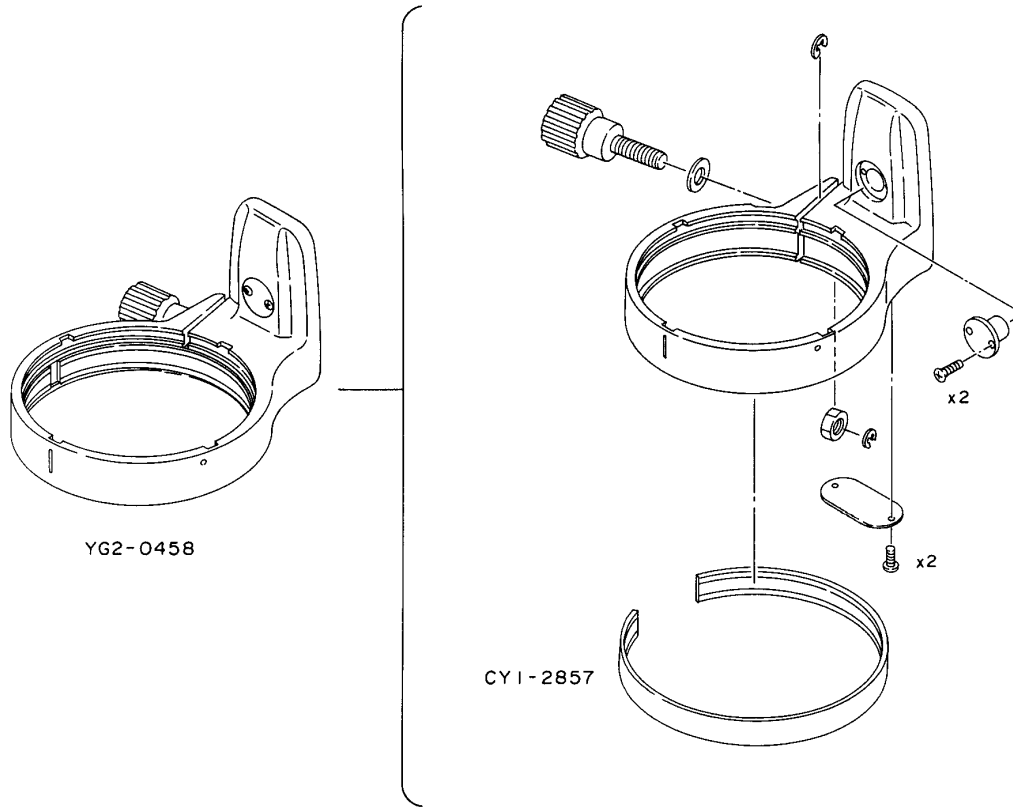

Canon

MP-E 65 mm 1:2.8 1-5x

REF. NO. C26-1241

**PARTS
CATALOG**

CANON LENS MP-E 65 mm 1:2.8 1-5 x

REF. NO.C26-1241

CANON LENS MP-E 65 mm 1:2.8 1-5 x

REF.NO. C26-1241

CANON LENS MP-E 65 mm 1:2.8 1-5 x

REF. NO.C26-1241

CANON LENS MP-E 65 mm 1:2.8 1-5 x

REF. NO.C26-1241

PARTS LIST

REF.NO. C26-1241

NEW	PARTS NO.	CLASS	QTY	DESCRIPTION	PAGE
	CA2-4583-000	C	1	CONTACT ASS'Y	3
	CA2-4585-000	C	1	SCREW, MOUNT STOPPER	1
	CA2-4586-000		2	SCREW	1
	CA2-4620-000	C	1	MOUNT, LENS	1
	CA2-4916-000	C	1	BRUSH, ZOOMING	3
	CY1-2857-000	C	1	BAND UNIT	4
	CY1-2881-000	C	1	RING ASS'Y, FOCUSING	1
	CY1-2882-000	C	1	RING ASS'Y, FOCUSING GUIDE	2
	CY1-2883-000	C	1	FIXED BARREL ASS'Y	2
	CY1-2885-000	D	1	BARREL, GUIDE	3
	CY1-2886-000	C	1	LENS ASS'Y, 1ST GROUP	3
	CY1-2887-000	C	1	LENS ASS'Y, 2ND GROUP	3
	CY1-2888-000	C	1	LENS ASS'Y, G7	3
	CY1-2889-000	C	1	LENS ASS'Y, REAR	2
	CY1-2890-000	D	1	BARREL, INNER FIXED	3
	CY1-2891-000	D	1	HELICOID UNIT	2
	CY1-2893-000	D	1	BARREL, CAM	3
	CY1-2894-000	D	1	RING, COUPLING	1
	CY1-2895-000	C	1	RING, BAFFLE	1
	CY1-2896-000	C	1	RING, FOCUS RUBBER	1
	CY1-2897-000	D	1	LEVER, CAM BARREL	3
	CY1-2898-000	D	1	HOLDER, MAIN PCB.	3
	CY1-2899-000	D	1	GUIDE, FLEX.	3
	CY1-2900-000	D	1	HOLDER, CONNECTOR	3
	CY1-2901-000	D	1	CLIP, FLEX.	3
	CY1-2902-000	D	1	COLLAR, ASSEMBLY	1
	CY1-2903-000		2	SCREW	1
	CY1-2904-000		3	SCREW	1
	CY1-2905-000	D	1	LIGHT SHIELD	3
	CY1-2906-000	A	3	PIN, FOCUS GUIDE	2
	X91-1731-310		9	SCREW, CROSS-RECESS, PH	1
	XA1-1170-229		5	SCREW, CROSS-RECESS, PH	3
	XA1-6170-309		2	SCREW, CROSS-RECESS, PH	3
	XA1-7170-189		4	SCREW, CROSS-RECESS, PH	3
	XA1-7170-207		1	SCREW, CROSS-RECESS, PH	3
	XA1-7170-357		9	SCREW, CROSS-RECESS, PH	1,2
	XA1-7170-507		3	SCREW, CROSS-RECESS, PH	2
	XA1-7200-257		1	SCREW, CROSS-RECESS, PH	2
	XA1-7200-606		4	SCREW, CROSS-RECESS, PH	1
	XA4-6170-409		3	SCREW, CROSS-RECESS, PH	3

CANON LENS MP-E 65 mm 1:2.8 1-5 x

REF. NO.C26-1241