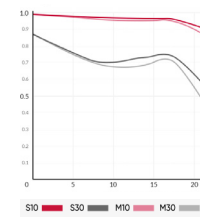

AF 24mm F2.8 FE FULL FRAME

Tiny but Wide

The Samyang AF 24mm F2.8 Compact Lens offers quiet, fast and accurate auto focusing make this lens perfect for stealthy street shooting. Its weight of just about 3.3oz and its inconspicuous size is also deal for travel.

©Minhyung Cha

Optical Construction: 7 Elements in 7 Groups

- Aperture Range: 2.8 to 22
- Diaphragm Blades: 7
- MOD: 79" (0.24m)
- Weight: 5.1oz (93g)
- Length: 1.99" (37mm)