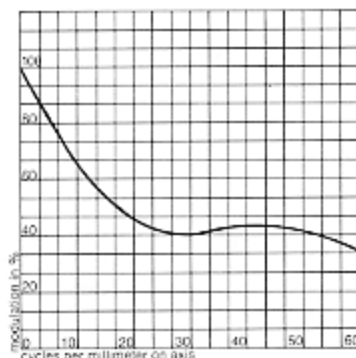

Modulation Transfer Function (MTF) Data

Ordering Information

200mm f3.0 Vivitar-Universal thread mount
200mm f3.0 Canon FL/FD lens series mount
200mm f3.0 Nikon F, Nikkormat series mount
200mm f3.0 Minolta SRT/SR series mount
200mm f3.0 Konica Autoreflex series mount
Lens case, Vivitar Size C

Stock No. 31-8226
Stock No. 31-8282
Stock No. 31-8259
Stock No. 31-8318
Stock No. 31-8341
Stock No. 68-6125