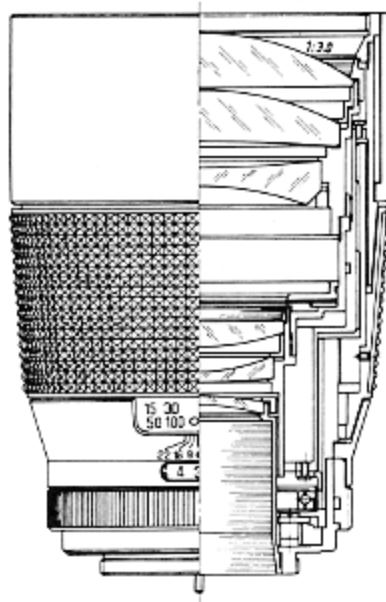

One of the fastest automatic 200mm lenses available, the Series 1 200mm f3.0 employs a uniquely positioned rear compensating element to automatically correct aberrations at all points from the closest focusing distance to infinity. The 4X magnification over a normal lens combined with the large aperture make it an unusually desirable lens for true telephotography, and its compact design is ideal for sports and wild life subjects. Because of its unique optical design, high resolution and contrast are consistent throughout the focusing range from 4 feet to infinity.

Optical Specifications

Construction:	6 elements, 6 groups
Effective focal length:	200mm
Back focal length:	77.8mm
Angle of acceptance:	12 degrees
Minimum focus distance:	4' from focal plane 3'4.7" from front element
Max. magnification	1:4 normal size

Mechanical Specifications

Accessory size:	72mm
Weight:	27 ounces
Overall length:	4.7 inches
Track length:	1.18 inches
Maximum barrel diameter:	3 1/8 inches
Aperture range:	f3.0—f22 f3.0—116"
Lens hood:	Built-in, retractable

*EE coupled lenses only