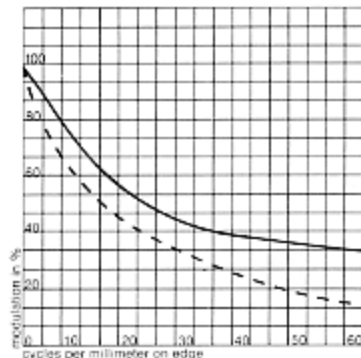

Modulation Transfer Function (MTF) Data

Ordering Information

200mm f3.0 Vivitar-Universal thread mount
200mm f3.0 Canon FL/FD lens series mount
200mm f3.0 Nikon F, Nikkormat series mount
200mm f3.0 Minolta SRT/SR series mount
200mm f3.0 Konica Autoreflex series mount
Lens case, Vivitar Size C

Stock No. 31-8226
Stock No. 31-8282
Stock No. 31-8259
Stock No. 31-8318
Stock No. 31-8341
Stock No. 68-6125