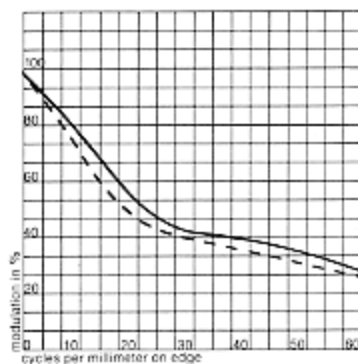

Optical Specifications:

| | |
|-------------------------|------------------------------------|
| Construction: | 15 elements, 10 groups |
| Effective focal length: | 70-210mm |
| Back focal length: | 40mm |
| Angle of acceptance: | 11-32 degrees |
| Minimum focus distance: | 6'6½" from focal plane (normal) |
| | 5'10½" from front element (normal) |
| | 11½" from focal plane (macro) |
| | 3" from front element (macro) |
| Max. magnification: | 1:2.2 macro focusing mode |

Mechanical Specifications:

| | |
|--------------------------|---|
| Accessory size: | 67mm |
| Weight: | 31 ounces |
| Overall length: | 6½ inches |
| Track length: | ¾ inches |
| Maximum barrel diameter: | 3-1/16 inches |
| Aperture range: | 13.5-22 13.5-16* |
| Lens hood: | Use Vivitar 67mm collapsible rubber lens hood |

*EE coupled lenses only

Vivitar Series 1 70mm-210mm f3.5 Macro Focusing Auto Zoom Lens (Cont.)

70mm

135mm

210mm

Macro mode

Modulation Transfer Function (MTF) Data

at 210mm