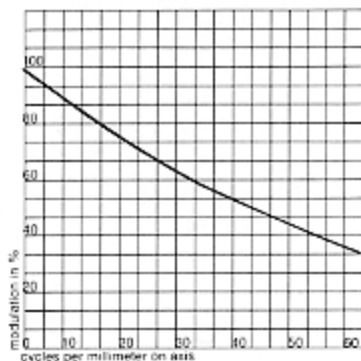

Optical Specifications:

| | |
|-------------------------|------------------------------------|
| Construction: | 15 elements, 10 groups |
| Effective focal length: | 70-210mm |
| Back focal length: | 40mm |
| Angle of acceptance: | 11-32 degrees |
| Minimum focus distance: | 6'6½" from focal plane (normal) |
| | 5'10½" from front element (normal) |
| | 11½" from focal plane (macro) |
| | 3" from front element (macro) |
| Max. magnification: | 1:2.2 macro focusing mode |

Mechanical Specifications:

| | |
|--------------------------|---|
| Accessory size: | 67mm |
| Weight: | 31 ounces |
| Overall length: | 6½ inches |
| Track length: | ¾ inches |
| Maximum barrel diameter: | 3-1/16 inches |
| Aperture range: | 13.5-22 13.5-16* |
| Lens hood: | Use Vivitar 67mm collapsible rubber lens hood |

*EE coupled lenses only

Vivitar Series 1 70mm-210mm f3.5 Macro Focusing Auto Zoom Lens (Cont.)

70mm

135mm

210mm

Macro mode

Modulation Transfer Function (MTF) Data

at 210mm