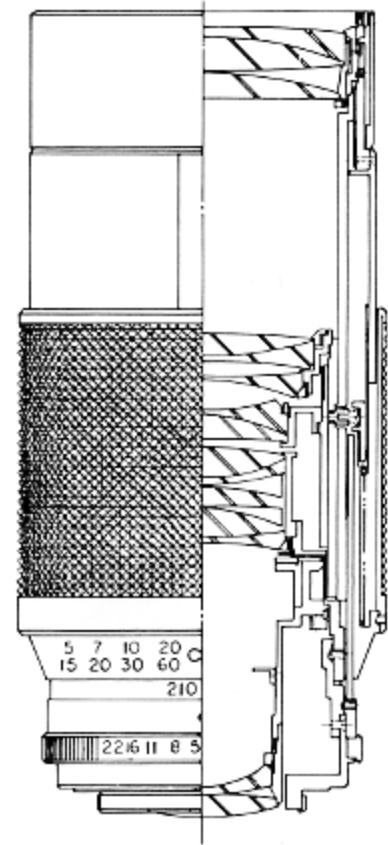

Vivitar Series 1 70-210mm f3.5 Macro Focusing Auto Zoom Lens

Vivitar Series

1

The Vivitar Series 1 70mm-210mm f3.5 is the first automatic zoom lens for 35mm SLR cameras that also provides macro focusing capability. The unique mechanical design permits both zooming and focusing with the same control. Although the lens has a larger maximum aperture than other zoom lenses, it is surprisingly short and light. Most significant is the high performance, accomplished by a novel approach to zoom optical design. This caliber of performance was not available before in zoom lenses and compares favorably to the finest original equipment telephoto lenses. The unique combination of a macro focusing capability with a 3 to 1 telephoto zoom makes this lens a remarkable all-purpose lens, particularly for the photographer who wants versatility without compromise in performance.

Optical Specifications:

Construction:	15 elements, 10 groups
Effective focal length:	70-210mm
Back focal length:	40mm
Angle of acceptance:	11-32 degrees
Minimum focus distance:	6'6½" from focal plane (normal)
	5'10½" from front element (normal)
	11½" from focal plane (macro)
	3" from front element (macro)
Max. magnification:	1:2.2 macro focusing mode

Mechanical Specifications:

Accessory size:	67mm
Weight:	31 ounces
Overall length:	6½ inches
Track length:	¾ inches
Maximum barrel diameter:	3-1/16 inches
Aperture range:	13.5-22 13.5-16*
Lens hood:	Use Vivitar 67mm collapsible rubber lens hood

*EE coupled lenses only