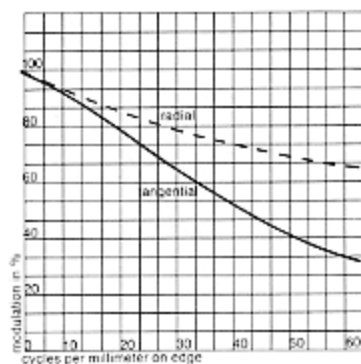

Mechanical Specifications:

| | |
|--------------------------|---|
| Accessory size: | 67mm |
| Weight: | 31 ounces |
| Overall length: | 6½ inches |
| Track length: | ¾ inches |
| Maximum barrel diameter: | 3-1/16 inches |
| Aperture range: | 13.5-22 13.5-16* |
| Lens hood: | Use Vivitar 67mm collapsible rubber lens hood |

*EE coupled lenses only

Vivitar Series 1 70mm-210mm f3.5 Macro Focusing Auto Zoom Lens (Cont.)

70mm

135mm

210mm

Macro mode

Modulation Transfer Function (MTF) Data

at 210mm