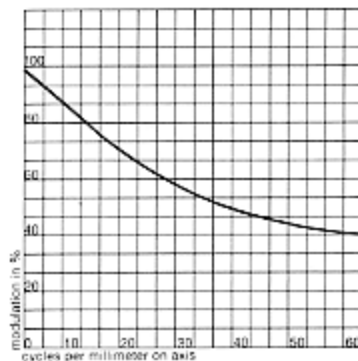

Optical Specifications:

| | |
|-------------------------|------------------------------------|
| Construction: | 15 elements, 10 groups |
| Effective focal length: | 70-210mm |
| Back focal length: | 40mm |
| Angle of acceptance: | 11-32 degrees |
| Minimum focus distance: | 6'6½" from focal plane (normal) |
| | 5'10½" from front element (normal) |
| | 11½" from focal plane (macro) |
| | 3" from front element (macro) |
| Max. magnification: | 1:2.2 macro focusing mode |

Mechanical Specifications:

| | |
|--------------------------|---|
| Accessory size: | 67mm |
| Weight: | 31 ounces |
| Overall length: | 6½ inches |
| Track length: | ¾ inches |
| Maximum barrel diameter: | 3-1/16 inches |
| Aperture range: | 13.5-22 13.5-16* |
| Lens hood: | Use Vivitar 67mm collapsible rubber lens hood |

*EE coupled lenses only

Vivitar Series 1 70mm-210mm f3.5 Macro Focusing Auto Zoom Lens (Cont.)

70mm

135mm

210mm

Macro mode

Modulation Transfer Function (MTF) Data

at 210mm