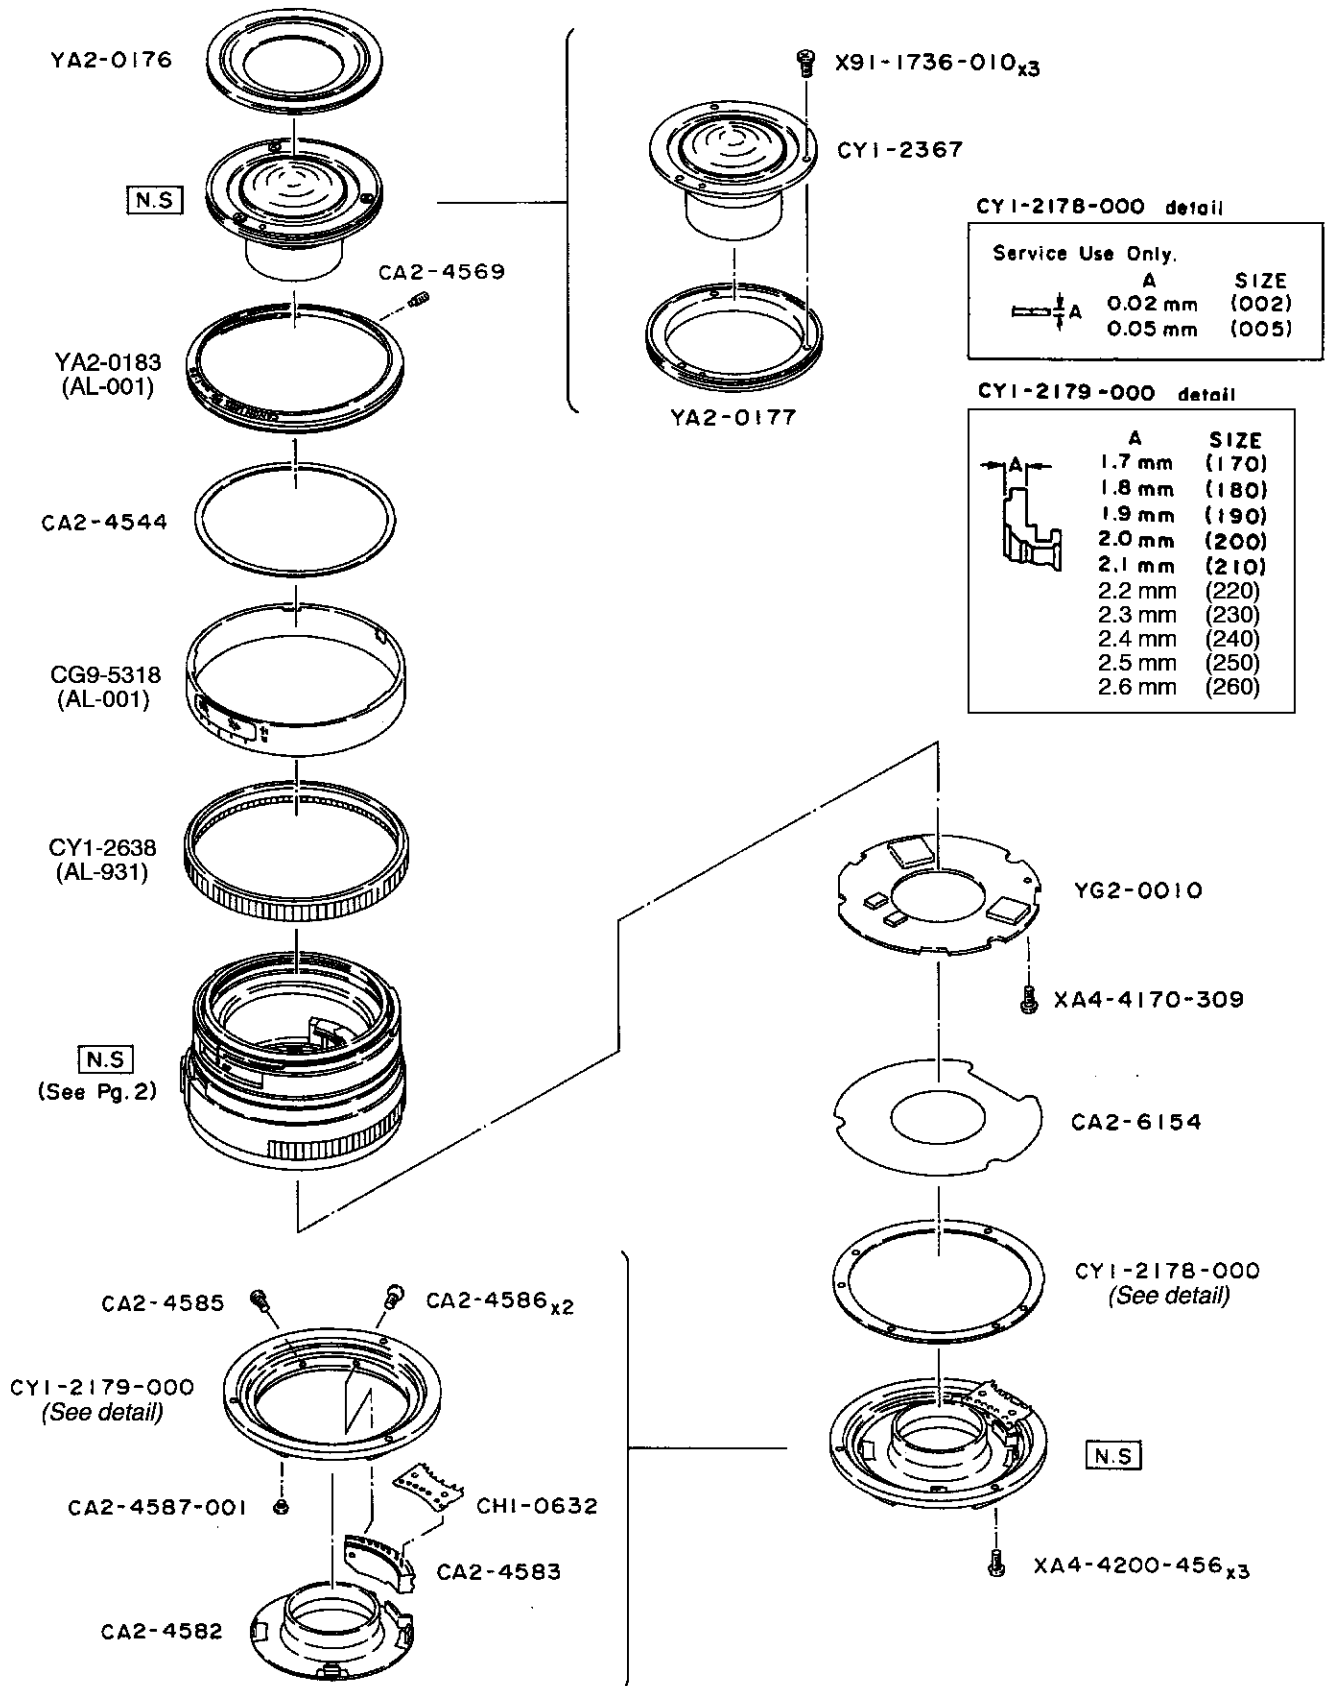

Canon

EF 35mm 1:2.0
REF.NO.C21-5311

PARTS
CATALOG

CANON LENS EF 35 mm 1:2.0

CANON LENS EF 35 mm 1:2.0

PARTS LIST

REF.No.C21-5311

NEW	PART.NO.	CLASS	QTY	DESCRIPTION	PAGE
	CA2-4533-000	E	1	RING, SNAP	2
	CA2-4544-000	E	1	WASHER, DUST SHIELD	1
	CA2-4559-001	E	1	LEVER, CLUTCH	2
	CA2-4563-001	E	1	HOLDER, FLEX	2
	CA2-4569-000	E	1	SCREW	1
	CA2-4582-000	D	1	COVER, BACK	1
	CA2-4583-000	D	1	CONTACT ASS'Y	1
	CA2-4585-000	E	1	SCREW, MOUNT STOPPER	1
	CA2-4586-000	E	2	SCREW	1
	CA2-4587-001	E	1	SCREW, BLIND	1
	CA2-6151-000	E	1	HOLDER, SENSOR	2
	CA2-6154-000	E	1	SHEET, SHIELD	1
	CG2-0351-000	D	1	POWER DIAPHRAGM UNIT	2
	CG2-0352-000	D	1	AF DRIVE UNIT	2
	CG9-5177-000	D	1	A/M SWITCH ASS'Y	2
	CG9-5177-060	D	1	A/M SWITCH ASS'Y	2
	CG9-5318-000	D	1	RING, INDEX	1
	CH1-0632-000	E	1	M-FLEX	1
	CY1-2178-000 (002)	E	1	WASHER, MOUNT	1
	CY1-2178-000 (005)	E	1	WASHER, MOUNT	1
	CY1-2179-000 (170)	E	1	MOUNT, LENS	1
	CY1-2179-000 (180)	E	1	MOUNT, LENS	1
	CY1-2179-000 (190)	E	1	MOUNT, LENS	1
	CY1-2179-000 (200)	E	1	MOUNT, LENS	1
	CY1-2179-000 (210)	E	1	MOUNT, LENS	1
	CY1-2179-000 (220)	E	1	MOUNT, LENS	1
	CY1-2179-000 (230)	E	1	MOUNT, LENS	1
	CY1-2179-000 (240)	E	1	MOUNT, LENS	1
	CY1-2179-000 (250)	E	1	MOUNT, LENS	1
	CY1-2179-000 (260)	E	1	MOUNT, LENS	1
	CY1-2367-000	D	1	FRONT LENS UNIT	1
	CY1-2368-000	D	1	FOCUSING UNIT	2
	CY1-2638-000	D	1	RING, MANUAL FOCUSING	1
	WG8-0213-000	E	1	PHOTO REFLECTOR	2
	X91-1736-010		3	SCREW, CROSS-RECESS, PH	1
	X91-1737-300		1	SCREW, CROSS-RECESS, PH	2
	X91-1738-100		2	SCREW, CROSS-RECESS, PH	2
	XA4-4170-309		1	SCREW, CROSS-RECESS, PH	1
	XA4-4200-456		3	SCREW, CROSS-RECESS, PH	1
	XA4-6170-357		1	SCREW, CROSS-RECESS, PH	2
	YA2-0176-000	D	1	RING, FRONT	1
	YA2-0177-000	E	1	RING, COUPLING	1
	YA2-0178-000	E	1	SPACER, G4/5	2
	YA2-0183-000	D	1	RING, NAME	1
	YG2-0010-000	E	1	MAIN CBA	1
	YG9-0015-000	E	1	SWITCH UNIT	2
	YG9-0020-000	E	1	PHOTO REFLECTOR CBA	2
	YN2-0084-000	E	1	LENS, G4	2
	YP2-0086-000	E	1	LENS, G5/6	2

CANON LENS EF 35 mm 1:2.0