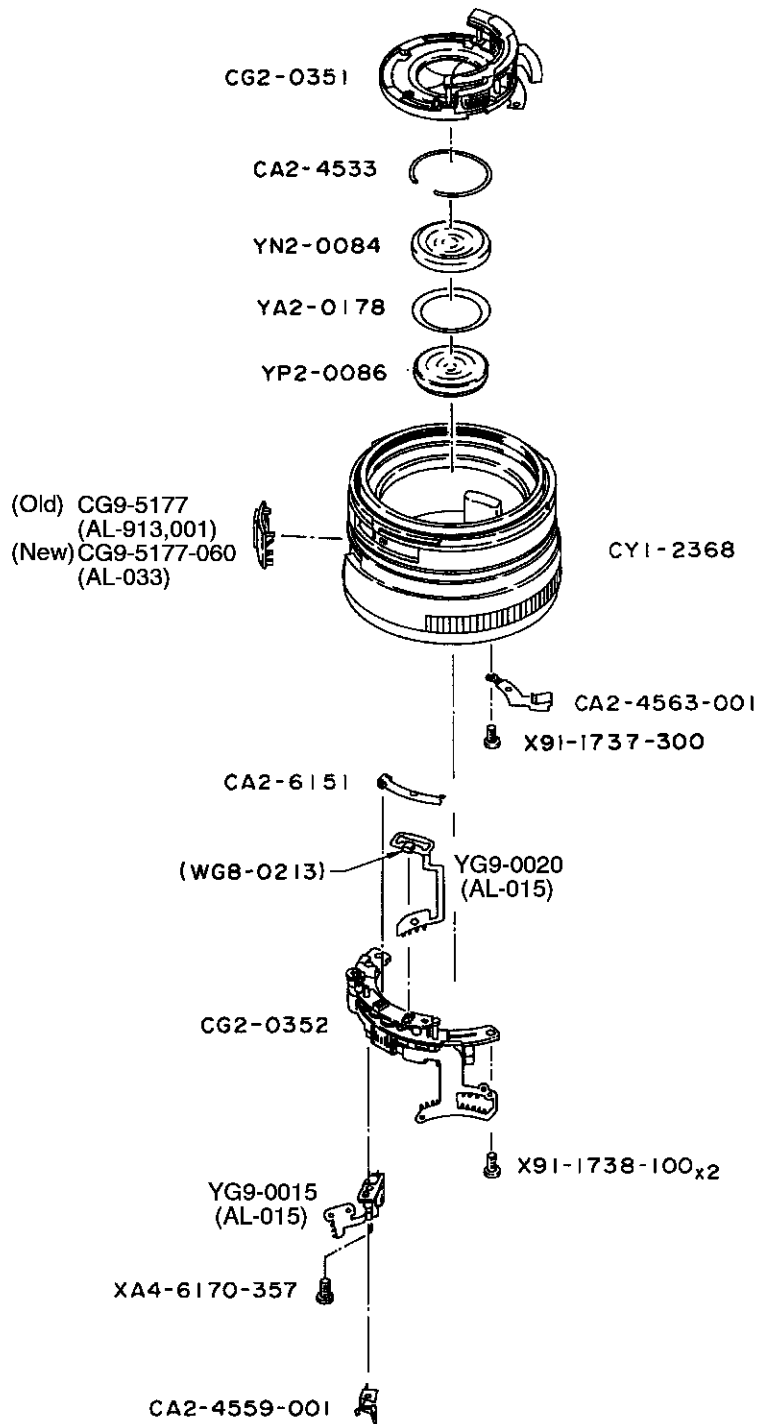

Canon

EF 35mm 1:2.0
REF.NO.C21-5311

PARTS
CATALOG

CANON LENS EF 35 mm 1:2.0

CANON LENS EF 35 mm 1:2.0

PARTS LIST

REF.No.C21-5311

NEW	PART.NO.	CLASS	QTY	DESCRIPTION	PAGE
	CA2-4533-000	E	1	RING, SNAP	2
	CA2-4544-000	E	1	WASHER, DUST SHIELD	1
	CA2-4559-001	E	1	LEVER, CLUTCH	2
	CA2-4563-001	E	1	HOLDER, FLEX	2
	CA2-4569-000	E	1	SCREW	1
	CA2-4582-000	D	1	COVER, BACK	1
	CA2-4583-000	D	1	CONTACT ASS'Y	1
	CA2-4585-000	E	1	SCREW, MOUNT STOPPER	1
	CA2-4586-000	E	2	SCREW	1
	CA2-4587-001	E	1	SCREW, BLIND	1
	CA2-6151-000	E	1	HOLDER, SENSOR	2
	CA2-6154-000	E	1	SHEET, SHIELD	1
	CG2-0351-000	D	1	POWER DIAPHRAGM UNIT	2
	CG2-0352-000	D	1	AF DRIVE UNIT	2
	CG9-5177-000	D	1	A/M SWITCH ASS'Y	2
	CG9-5177-060	D	1	A/M SWITCH ASS'Y	2
	CG9-5318-000	D	1	RING, INDEX	1
	CH1-0632-000	E	1	M-FLEX	1
	CY1-2178-000 (002)	E	1	WASHER, MOUNT	1
	CY1-2178-000 (005)	E	1	WASHER, MOUNT	1
	CY1-2179-000 (170)	E	1	MOUNT, LENS	1
	CY1-2179-000 (180)	E	1	MOUNT, LENS	1
	CY1-2179-000 (190)	E	1	MOUNT, LENS	1
	CY1-2179-000 (200)	E	1	MOUNT, LENS	1
	CY1-2179-000 (210)	E	1	MOUNT, LENS	1
	CY1-2179-000 (220)	E	1	MOUNT, LENS	1
	CY1-2179-000 (230)	E	1	MOUNT, LENS	1
	CY1-2179-000 (240)	E	1	MOUNT, LENS	1
	CY1-2179-000 (250)	E	1	MOUNT, LENS	1
	CY1-2179-000 (260)	E	1	MOUNT, LENS	1
	CY1-2367-000	D	1	FRONT LENS UNIT	1
	CY1-2368-000	D	1	FOCUSING UNIT	2
	CY1-2638-000	D	1	RING, MANUAL FOCUSING	1
	WG8-0213-000	E	1	PHOTO REFLECTOR	2
	X91-1736-010		3	SCREW, CROSS-RECESS, PH	1
	X91-1737-300		1	SCREW, CROSS-RECESS, PH	2
	X91-1738-100		2	SCREW, CROSS-RECESS, PH	2
	XA4-4170-309		1	SCREW, CROSS-RECESS, PH	1
	XA4-4200-456		3	SCREW, CROSS-RECESS, PH	1
	XA4-6170-357		1	SCREW, CROSS-RECESS, PH	2
	YA2-0176-000	D	1	RING, FRONT	1
	YA2-0177-000	E	1	RING, COUPLING	1
	YA2-0178-000	E	1	SPACER, G4/5	2
	YA2-0183-000	D	1	RING, NAME	1
	YG2-0010-000	E	1	MAIN CBA	1
	YG9-0015-000	E	1	SWITCH UNIT	2
	YG9-0020-000	E	1	PHOTO REFLECTOR CBA	2
	YN2-0084-000	E	1	LENS, G4	2
	YP2-0086-000	E	1	LENS, G5/6	2

CANON LENS EF 35 mm 1:2.0