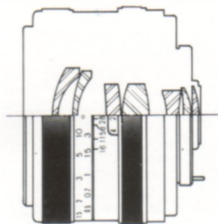

TAMRON F-SYSTEM 28mm f/2.8 AUTOMATIC WIDE ANGLE LENS

SPECIFICATIONS:

- Focal Length 28mm
- Aperture Range f/2.8 - f/16
- Construction 7 elements in 7 groups
- Angle of View 75°
- Min. Focus from Film Plane . . 10.0" (0.25m)
- Filter/Accessory Size 52mm
- Length 1.9" (47.5mm)
- Maximum Diameter 2.5" (64mm)
- Weight 8.1 oz. (230g)
- Other Features . . . Depth-of-field scale; infra-red index

KEY FEATURES:

- Extra coverage* — takes in a full 63% greater area than normal 50mm lens.
- Extended depth-of-field* — at f/16, everything's in focus from 3 feet (0.9m) to infinity!
- Lightweight* — weighs just 8.1 oz. (230g).
- Versatile* — a superb instrument for landscape, interior, and architectural photography.