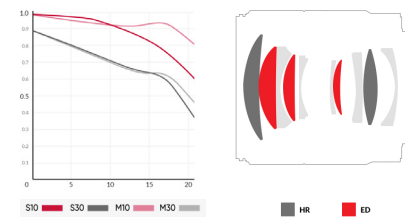

AF 75mm F1.8 FE

FULL
FRAME

Tiny but Absolute

Samyang AF 75mm F1.8 Full Frame Telephoto Lens for Sony E mount offers a fast maximum aperture within a compact design. It is Samyang's fifth compact lens and its ninth auto focus specifically formulated for Sony mirrorless cameras. Weighing just 8.1 ounces and measuring just 2.7 inches in length, it is the lightest and smallest AF full frame portrait-length lens currently in the market.

©Ryad Guelmaoui

Optical Construction: 10 Elements in 9 Groups

- Aperture Range: F1.8 to 22
- Diaphragm Blades: 9
- MOD: 2.26ft (0.69m)
- Weight: 8.1oz (230g)
- Length: 2.72" (69.0mm)