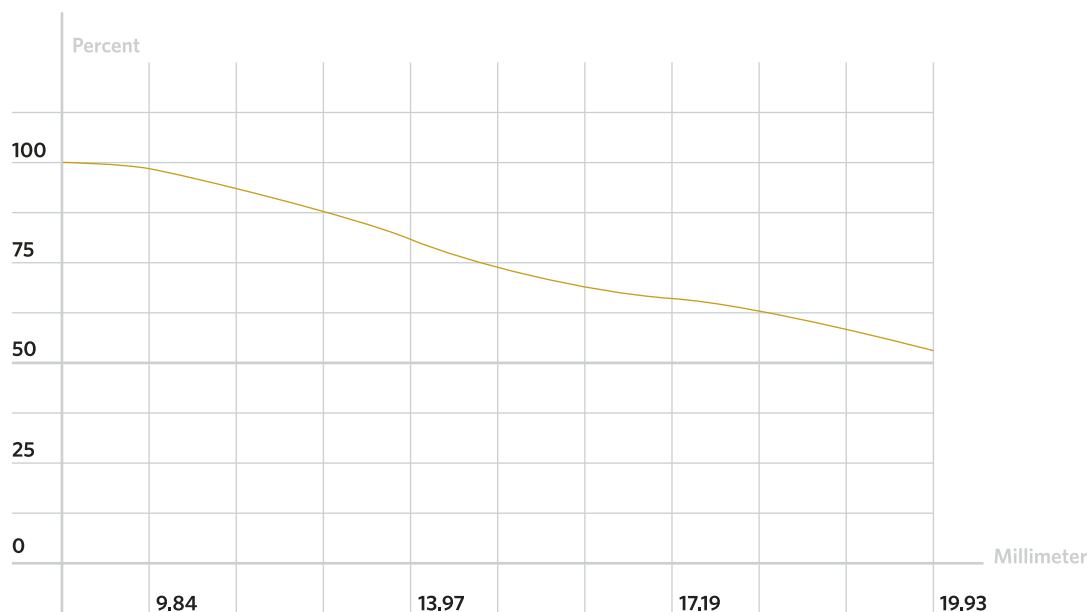

1. Technical Specifications

Focal Length: 64mm
 Maximum Aperture: f/2.9
 Apertures: Waterhouse aperture stops, up to f/16
 Lens Mounting Profile: Canon EF or Nikon F
 Closest Focusing Distance: 0,5m
 Focusing Mechanism: helicoid
 Image circle: 44mm
 Field of view: 37 degrees
 Filter Thread: 40.5mm
 Electronic Contacts: No
 Lens Construction: 2 elements in 1 group

2. Diffraction MTF Chart

f/2.9 (infinite)

DAGUERREOTYPE ACHROMAT 2.9 / 64 Art Lens

Technical Data Sheet

f/5.6 (infinite)

f/11 (infinite)

DAGUERREOTYPE ACHROMAT 2.9 / 64 Art Lens

Technical Data Sheet

3. Illumination Chart

f/2.9 (infinite)

f/5.6 (infinite)

DAGUERREOTYPE ACHROMAT 2.9 / 64 Art Lens

Technical Data Sheet

f/11 (infinite)