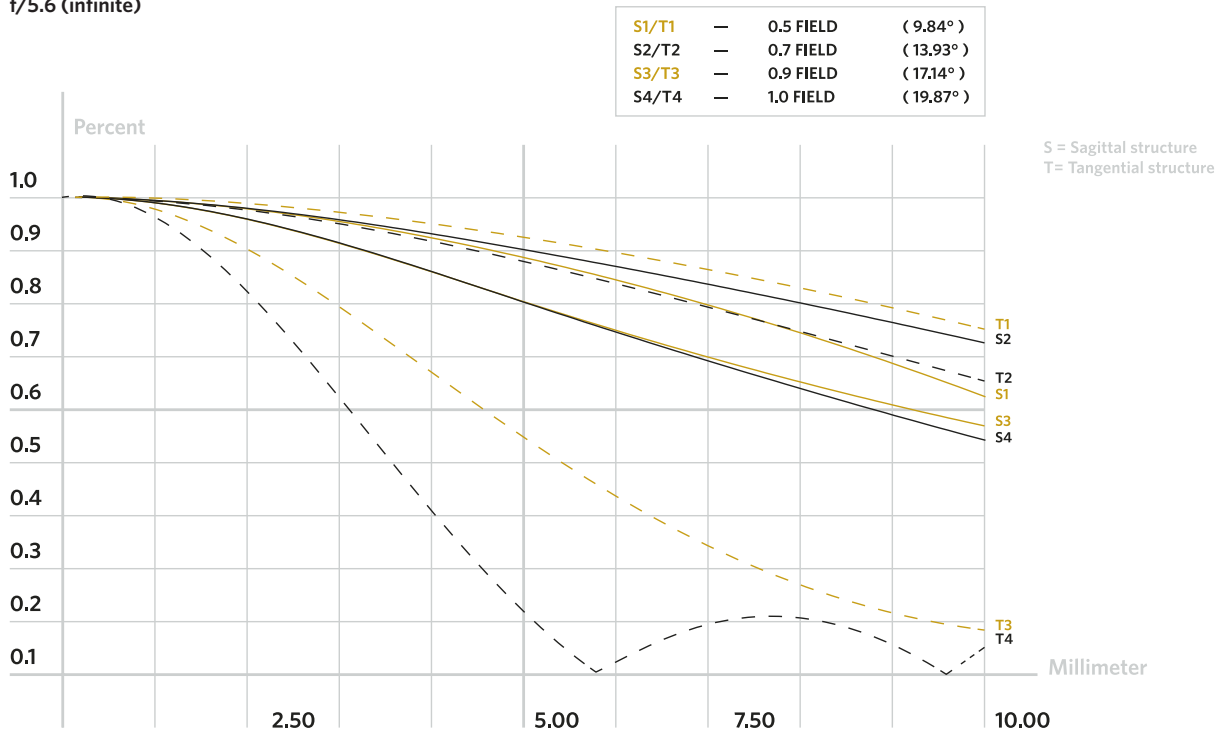

1. Technical Specifications

Focal Length: 64mm
 Maximum Aperture: f/2.9
 Apertures: Waterhouse aperture stops, up to f/16
 Lens Mounting Profile: Canon EF or Nikon F
 Closest Focusing Distance: 0,5m
 Focusing Mechanism: helicoid
 Image circle: 44mm
 Field of view: 37 degrees
 Filter Thread: 40.5mm
 Electronic Contacts: No
 Lens Construction: 2 elements in 1 group

2. Diffraction MTF Chart

f/2.9 (infinite)

DAGUERREOTYPE ACHROMAT 2.9 / 64 Art Lens

Technical Data Sheet

f/5.6 (infinite)

f/11 (infinite)

DAGUERREOTYPE ACHROMAT 2.9 / 64 Art Lens

Technical Data Sheet

3. Illumination Chart

f/2.9 (infinite)

f/5.6 (infinite)

DAGUERREOTYPE ACHROMAT 2.9 / 64 Art Lens

Technical Data Sheet

f/11 (infinite)