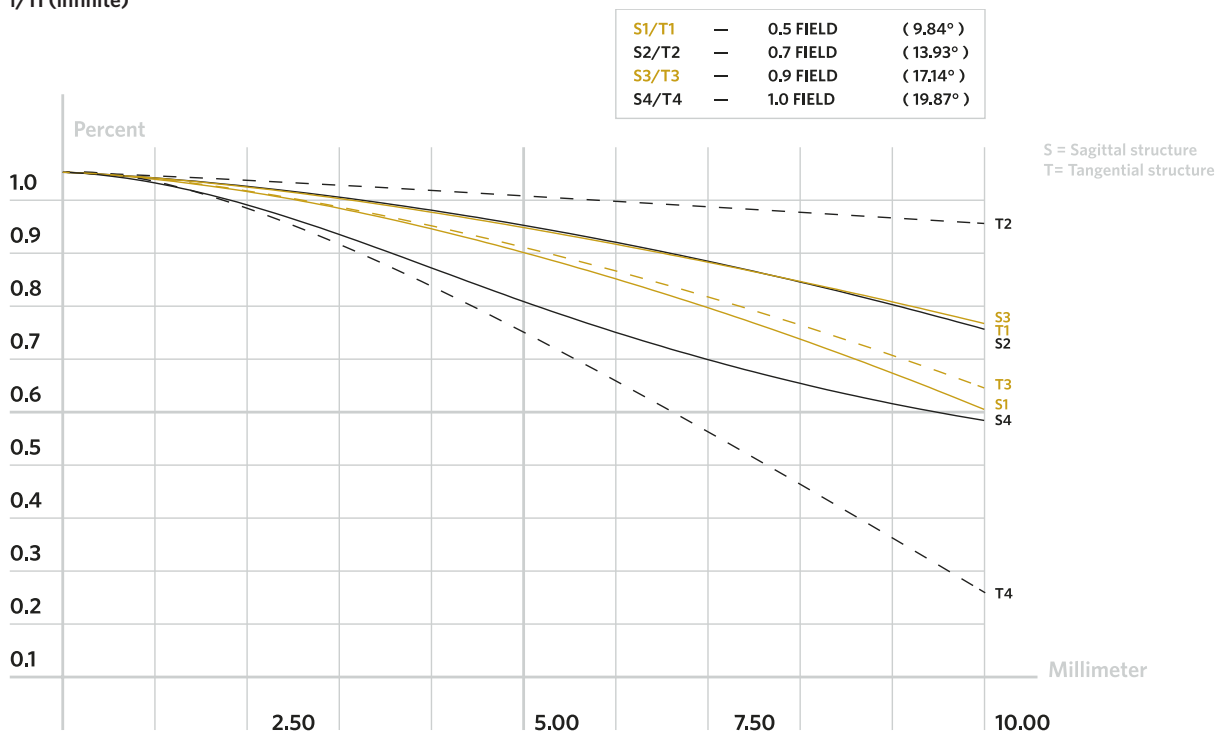

1. Technical Specifications

Focal Length: 64mm
 Maximum Aperture: f/2.9
 Apertures: Waterhouse aperture stops, up to f/16
 Lens Mounting Profile: Canon EF or Nikon F
 Closest Focusing Distance: 0,5m
 Focusing Mechanism: helicoid
 Image circle: 44mm
 Field of view: 37 degrees
 Filter Thread: 40.5mm
 Electronic Contacts: No
 Lens Construction: 2 elements in 1 group

2. Diffraction MTF Chart

f/2.9 (infinite)

DAGUERREOTYPE ACHROMAT 2.9 / 64 Art Lens

Technical Data Sheet

f/5.6 (infinite)

f/11 (infinite)

DAGUERREOTYPE ACHROMAT 2.9 / 64 Art Lens

Technical Data Sheet

3. Illumination Chart

f/2.9 (infinite)

f/5.6 (infinite)

DAGUERREOTYPE ACHROMAT 2.9 / 64 Art Lens

Technical Data Sheet

f/11 (infinite)