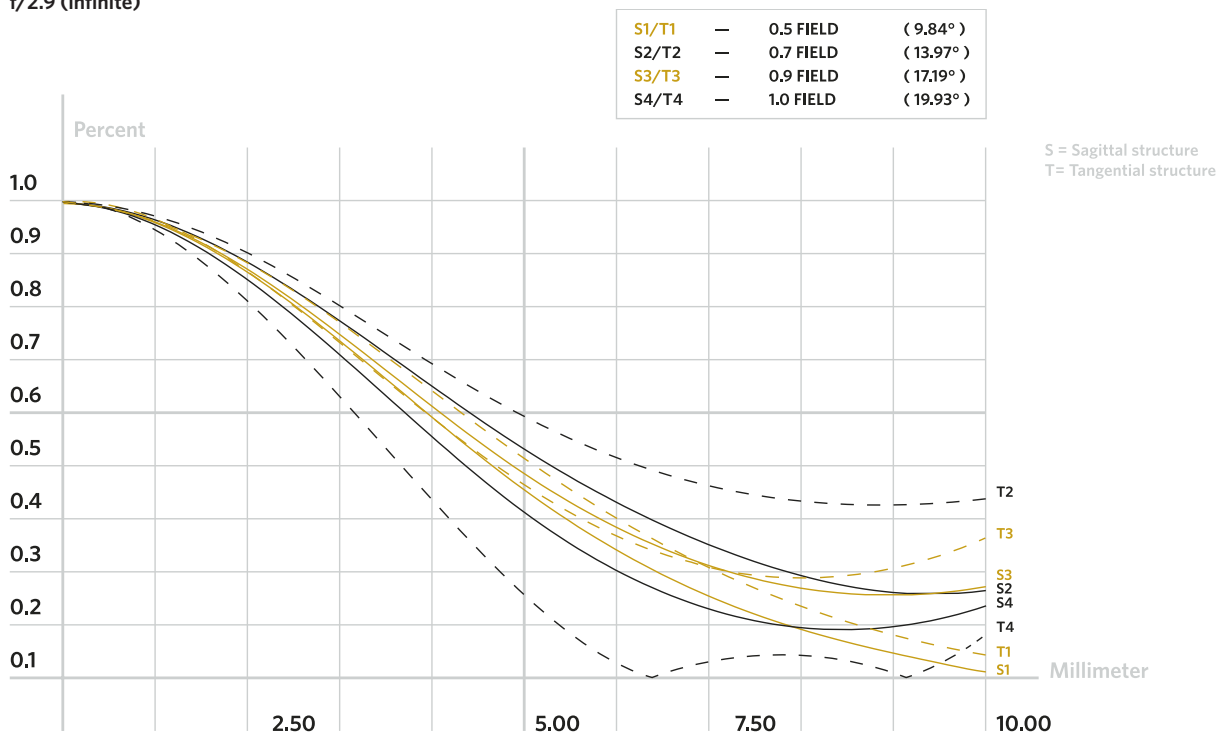

DAGUERREOTYPE ACHROMAT

2.9 / 64 Art Lens

Technical Data Sheet

1. **Technical specifications**

2. **Diffraction MTF Chart**

3. **Illumination Chart**

DAGUERREOTYPE ACHROMAT 2.9 / 64 Art Lens

Technical Data Sheet

1. Technical Specifications

Focal Length: 64mm
 Maximum Aperture: f/2.9
 Apertures: Waterhouse aperture stops, up to f/16
 Lens Mounting Profile: Canon EF or Nikon F
 Closest Focusing Distance: 0,5m
 Focusing Mechanism: helicoid
 Image circle: 44mm
 Field of view: 37 degrees
 Filter Thread: 40.5mm
 Electronic Contacts: No
 Lens Construction: 2 elements in 1 group

2. Diffraction MTF Chart

f/2.9 (infinite)

DAGUERREOTYPE ACHROMAT 2.9 / 64 Art Lens

Technical Data Sheet

f/5.6 (infinite)

f/11 (infinite)

DAGUERREOTYPE ACHROMAT 2.9 / 64 Art Lens

Technical Data Sheet

3. Illumination Chart

f/2.9 (infinite)

f/5.6 (infinite)

DAGUERREOTYPE ACHROMAT 2.9 / 64 Art Lens

Technical Data Sheet

f/11 (infinite)