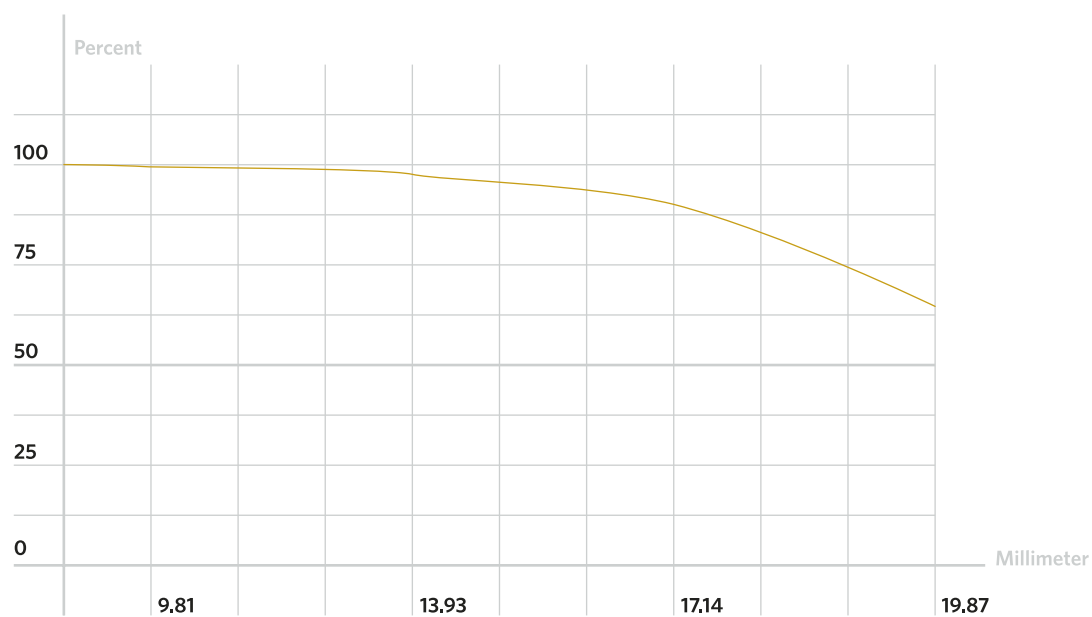

1. Technical Specifications

Focal Length: 64mm
 Maximum Aperture: f/2.9
 Apertures: Waterhouse aperture stops, up to f/16
 Lens Mounting Profile: Canon EF or Nikon F
 Closest Focusing Distance: 0,5m
 Focusing Mechanism: helicoid
 Image circle: 44mm
 Field of view: 37 degrees
 Filter Thread: 40.5mm
 Electronic Contacts: No
 Lens Construction: 2 elements in 1 group

2. Diffraction MTF Chart

f/2.9 (infinite)

DAGUERREOTYPE ACHROMAT 2.9 / 64 Art Lens

Technical Data Sheet

f/5.6 (infinite)

f/11 (infinite)

DAGUERREOTYPE ACHROMAT 2.9 / 64 Art Lens

Technical Data Sheet

3. Illumination Chart

f/2.9 (infinite)

f/5.6 (infinite)

DAGUERREOTYPE ACHROMAT 2.9 / 64 Art Lens

Technical Data Sheet

f/11 (infinite)