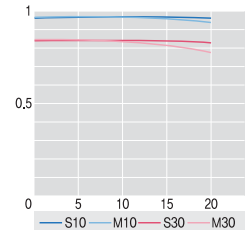

## 500 mm F8.0 MC Mirror

This highly portable reflective telephoto mirror lens is suitable for wildlife photography and astrophotography. It is carefully designed with outstanding materials for the best quality images.

- Reflective mirror lens
- Telephoto lens

low flare  
& ghost

T mount

Slim and lightweight design adds  
freedom to photography