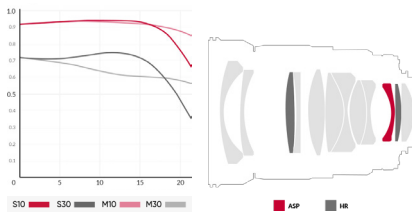

35mm F1.4

AS UMC

FULL
FRAME

The Samyang 35mm F1.4 AS UMC is a prime standard wide-angle lens designed for both full-frame and APS-C sized sensors; when used with an APS-C sensor the 35mm-equivalent focal length is 56mm.

It is well-suited to working in a variety of situations ranging from landscape to portraiture.

©Hoyoung Choi

Optical Construction: 12 Elements in 10 Groups

- Aperture Range: F1.4 to F22
- Diaphragm Blades: 8
- MOD: 12" (0.3m)
- Weight: 25.04oz (710g)
- Length: 4.38" (111.5mm)