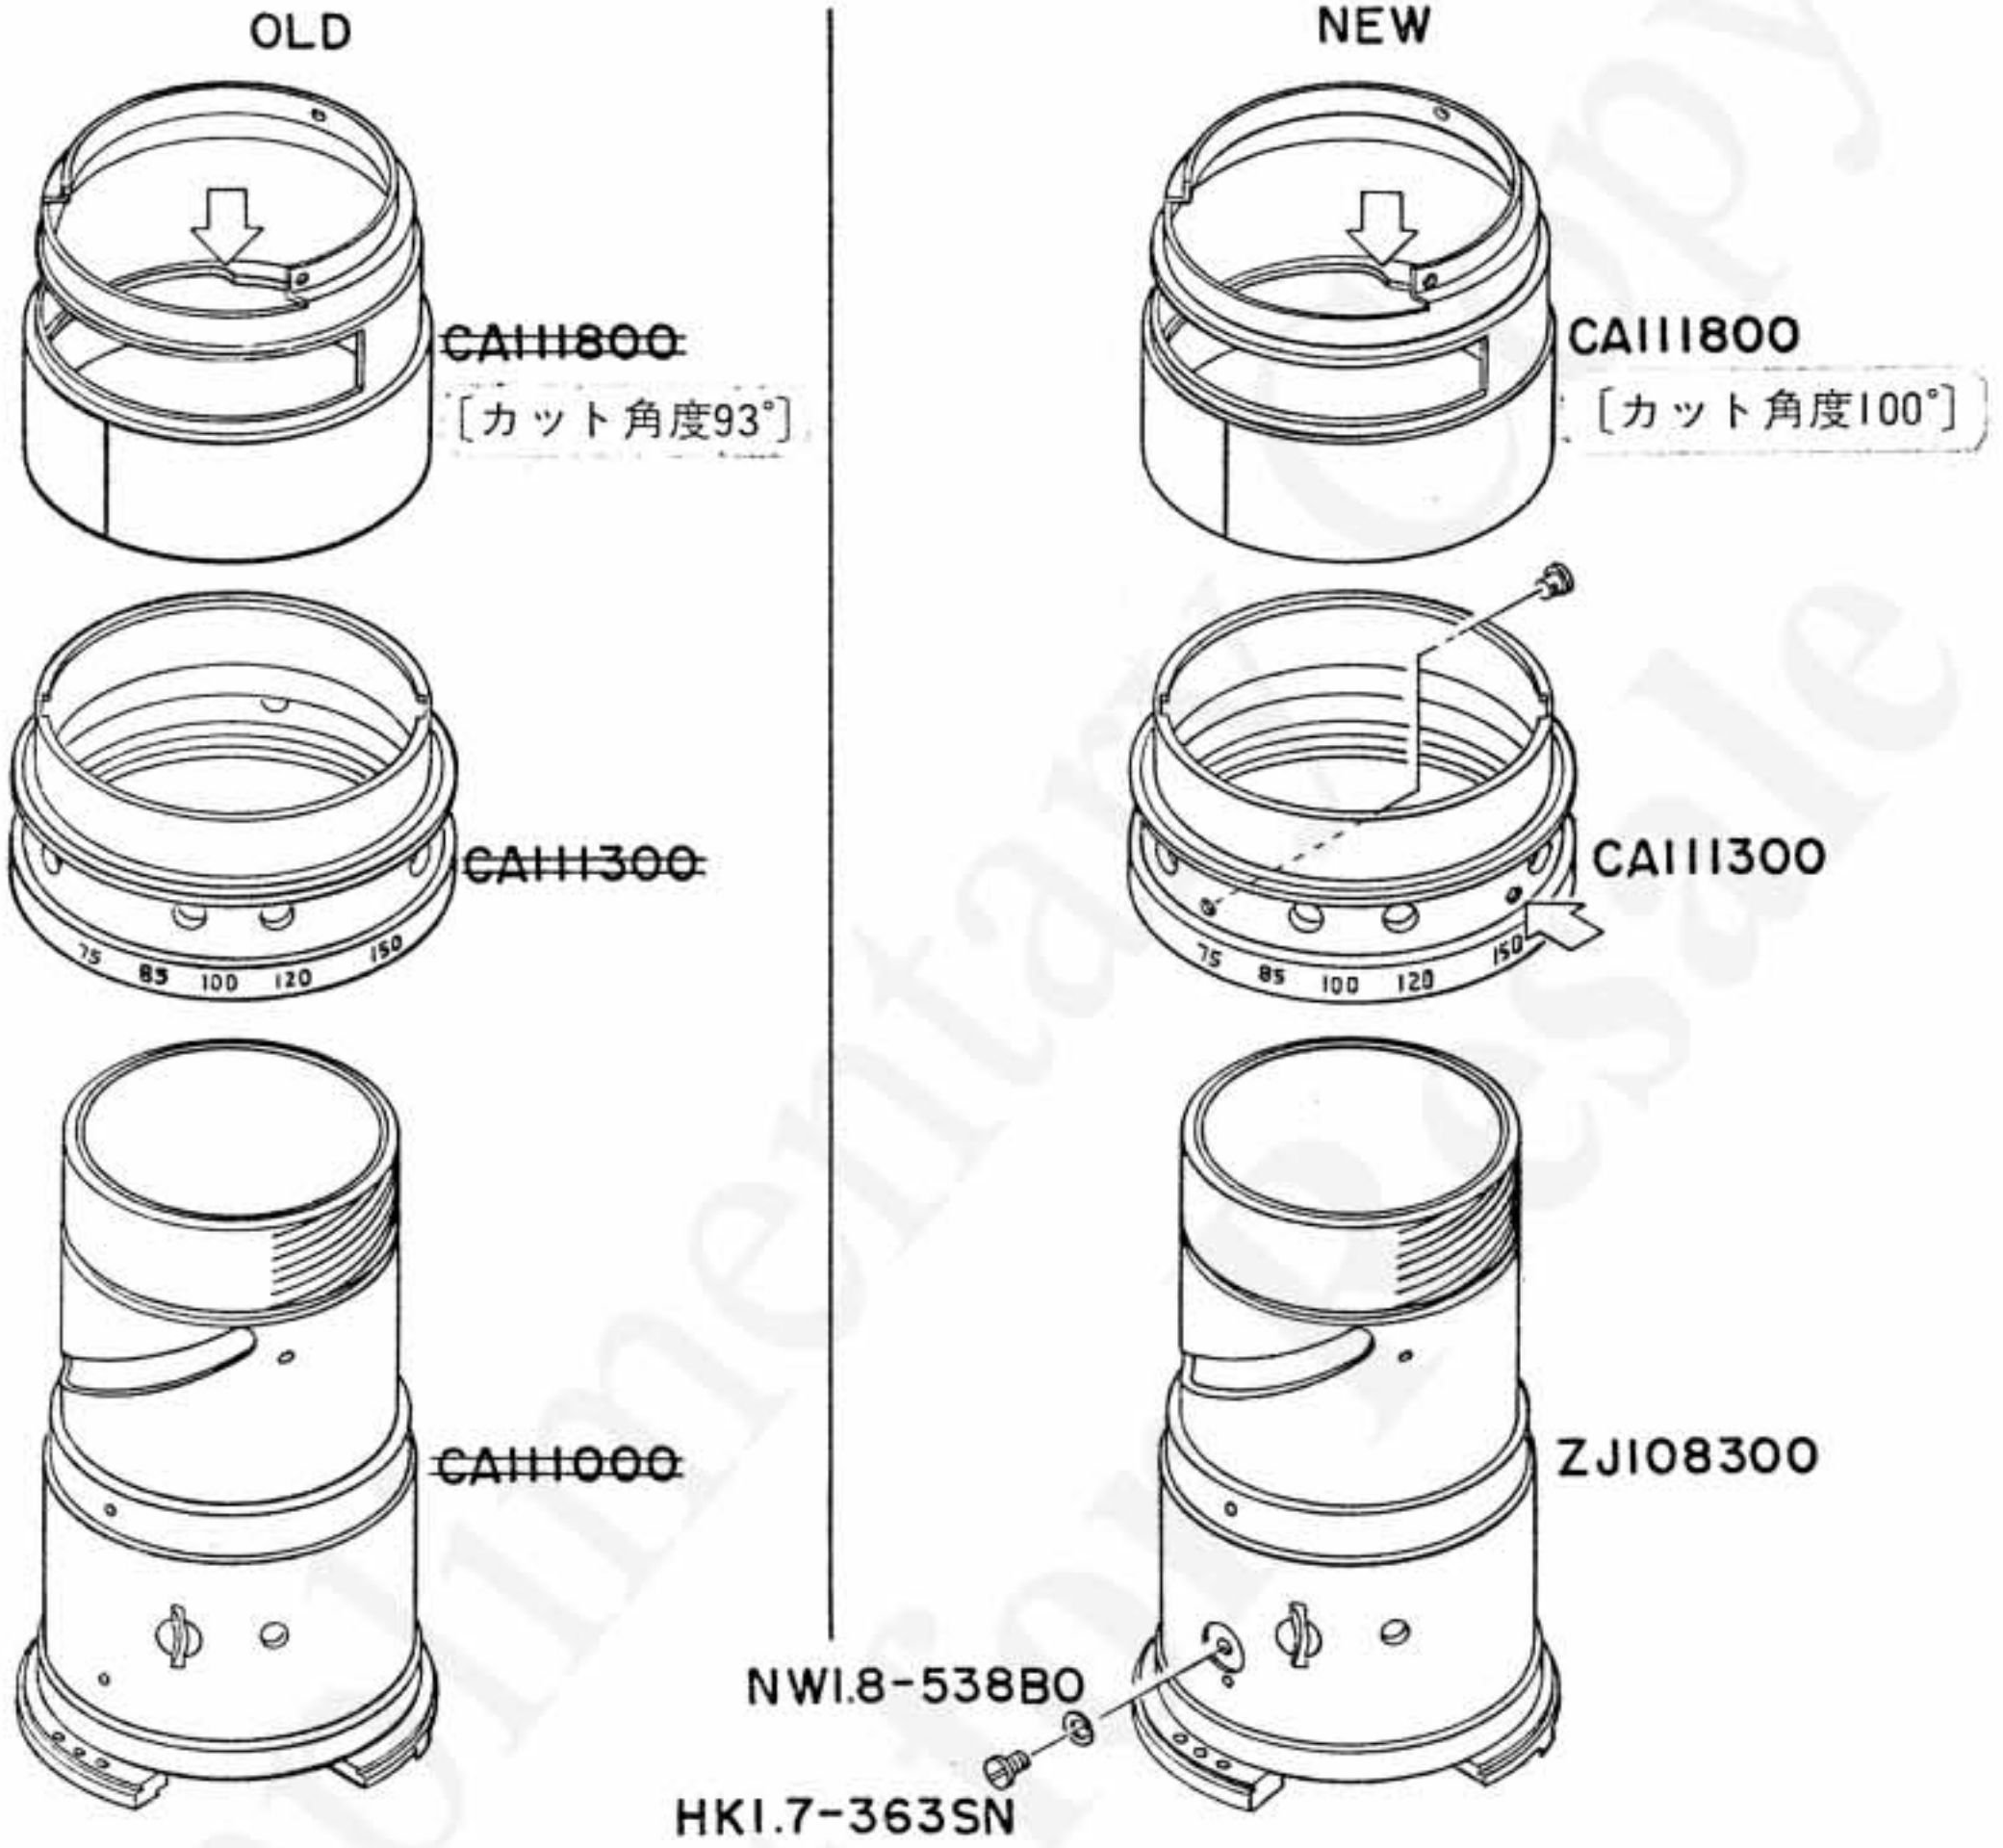

OLD

~~CAH1000~~

~~CAH5800~~

[1.7ネジ]

NEW

ZJI08300

HU2-15SA

[2ネジ]

(3)

(5)

(4)

OLD

NEW

~~CA074000~~

CA988100

CA115500