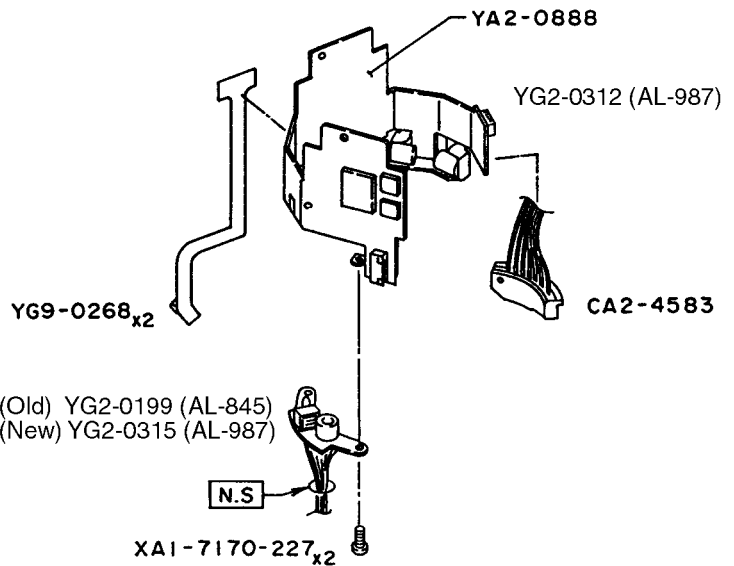

YG9-0268_{x2}

(Old) YG2-0199 (AL-845)
(New) YG2-0315 (AL-987)

N.S

XA1-7170-227_{x2}