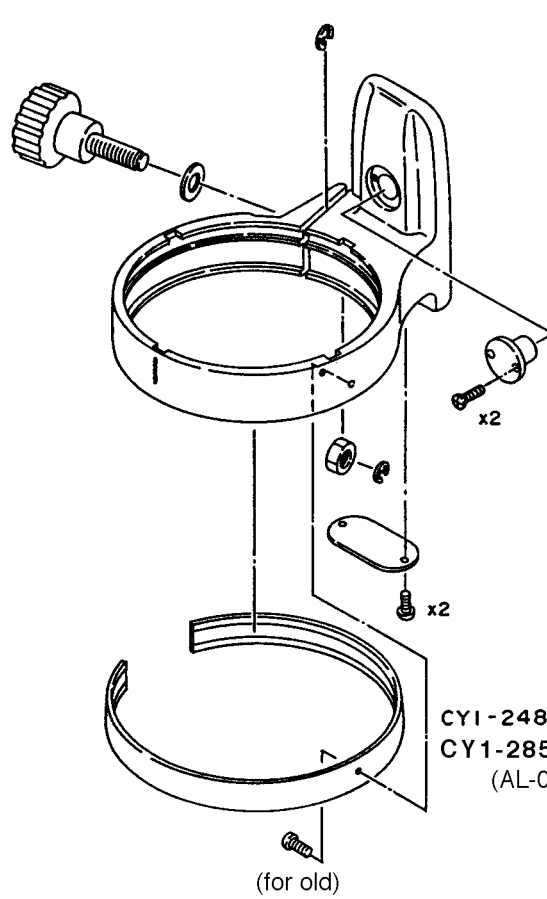

CY1-2483 (Old)
CY1-2857 (New)
(AL-085)