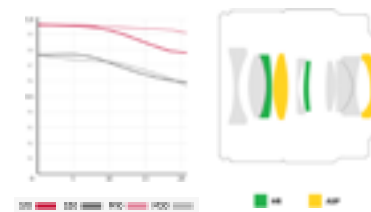

## Tiny but All-Around

The Samyang AF 35mm F1.8 FE Full Frame Compact Wide Angle Lens for Sony E mount is specifically engineered for Sony mirrorless cameras. Weighing only 7.4 ounces and measuring just 2.5 inches in length, this 35mm strikes the perfect balance of speed and portability, and is the lightest and smallest AF full frame 35mm F1.8 Sony E mount lens currently in the market.

### Optical Construction: 10 Elements in 8 Groups

- Aperture Range: F1.8 to 22
- Diaphragm Blades: 9
- MOD: 0.95ft (0.29m)
- Weight: 7.4oz (210g)
- Length: 2.5" (63.5mm)