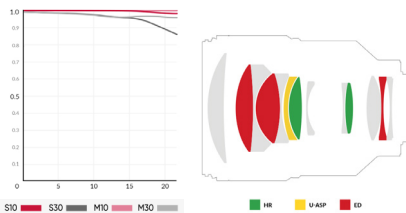

## Made For Expression

Samyang AF 135mm F1.8 FE is lighter than other 135mm lenses compatible with full-frame Sony FE mount, but it realizes overwhelming resolution in the entire image area and expresses the subject with clear image quality. You can capture the subject's details from the fluttering hairs of models to the twinkling of nebulae light-years away with unprecedented resolution!

### Optical Construction: 13 Elements in 11 Groups

- Aperture Range: F1.8 to 22
- Diaphragm Blades: 11
- MOD: 2.26ft (0.69m)
- Weight: 27.2oz (772g)
- Length: 5.1" (129.6mm)