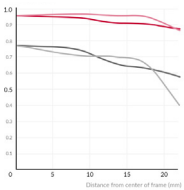

AF 50mm F1.4 FE II

FULL
FRAME

All New Standard

The AF 50mm F1.4 FE II is the smallest (88.9mm/3.5in length) and lightest (420g/14.8oz weight) among all the large-aperture standard 50mm focal length lenses compatible with the Sony FE mount, so it's even a perfect match to compact Sony mirrorless cameras with a gimbal.

©Alyssa Zalabai

Optical Construction: 11 Elements in 8 Groups

- Aperture Range: F1.4 to 16
- Diaphragm Blades: 9
- MOD: 1.31ft (0.40m)
- Weight: 420g
- Length: 88.9mm