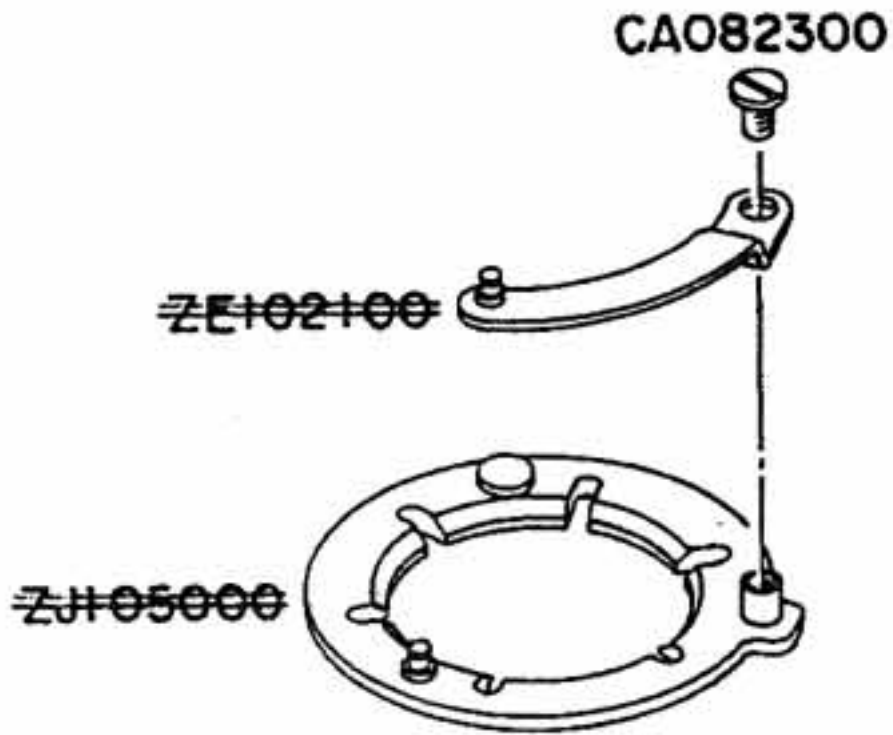

**EXPLODED PARTS DIAGRAM**

MODEL	HOUSE CODE or UNIT	FIG.
OLYMPUS OM-SYSTEM ZUIKO AUTO-MACRO 1:3.5 f=50mm	M50MC TYPE-1(C)	1/1
OLYMPUS OM-SYSTEM ZUIKO MC AUTO-MACRO 1:3.5 f=50mm	M50MC TYPE-2(MC)	
OLYMPUS OM-SYSTEM ZUIKO MC AUTO-MACRO 1:3.5 f=50mm	M50MC TYPE-3(NMC)	

**OLYMPUS OPTICAL CO., LTD. TOKYO, JAPAN**

NOTE: WHEN ORDERING FOR SPARE PARTS, PLEASE CLARIFY A MODEL or HOUSE CODE, PARTS NUMBER AND QUANTITY.

OLD

<1>

NEW

<2>