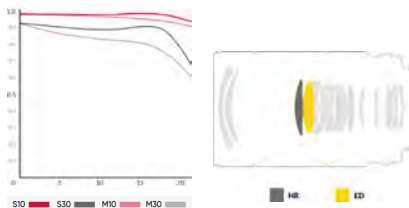

100mm F2.8

ED UMC MACRO

FULL
FRAME

The Samyang 100mm F2.8 Macro affords life-size 1:1 magnification along with a minimum focusing distance of 1'.

A long focal length lens with close focusing abilities and a high magnification ratio, this macro lens is ideal for making close-up, detailed images of nearby subjects.

©Antoine Musci

Optical Construction: 15 Elements in 12 Groups

- Aperture Range: F2.8 to F32
- Diaphragm Blades: 9
- MOD: 1.0ft (0.307m)
- Weight: 25.40oz (720g)
- Length: 4.85" (123.1mm)