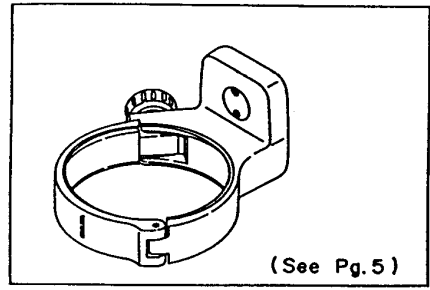

Canon

**EF 400mm 1:5.6 L USM
REF.NO. C21-8362**

**PARTS
CATALOG**

CANON LENS EF 400 mm 1:5.6L USM

(See Pg. 2)

(See Pg. 5)

CY1-2497-000 detail

A	SIZE	A	SIZE	A	SIZE
1.5 mm	(150)	2.0 mm	(200)	2.5 mm	(250)
1.6 mm	(160)	2.1 mm	(210)	2.6 mm	(260)
1.7 mm	(170)	2.2 mm	(220)	2.7 mm	(270)
1.8 mm	(180)	2.3 mm	(230)	2.8 mm	(280)
1.9 mm	(190)	2.4 mm	(240)		

CANON LENS EF400 mm 1:5.6L USM

CANON LENS EF 400 mm 1:5.6L USM

CANON LENS EF 400 mm 1:5.6L USM

PARTS LIST

REF.No.C21-8362 EF400mm 1:5.6L

NEW	PARTS NO.	CLASS	QTY	DESCRIPTION	PAGE
	C54-7021-000	D	1	TRIPOD SOCKET UNIT	5
	C54-7022-000	D	1	TRIPOD SOCKET UNIT (New)	5
	CA2-0395-000	D	1	STOPPER, HOOD	4
	CA2-1398-000	E	1	SHEET, FRICTION (L)	5
	CA2-1399-000	E	1	SHEET, FRICTION (S)	5
	CA2-4586-000	E	5	SCREW	1
	CA2-5435-000	D	1	CONTACT ASS'Y	1
	CA2-5436-001	D	1	COVER, BACK	1
	CA2-5522-020	C	1	RING, RUBBER	3
	CH2-3338-000	E	1	CABLE, FLAT	1
	CY1-2178-000(XXX)	E	1	WASHER, MOUNT	1
	CY1-2497-000(XXX)	C	1	MOUNT, LENS	1
	CY1-2585-000	E	1	COLLAR, ASSEMBLY	4
	CY1-2586-000	E	1	COLLAR, ASSEMBLY	3
	CY1-2587-000	D	1	A/M SWITCH ASS'Y	2
	CY1-2588-000	D	1	BARREL, FIXED	2
	CY1-2589-000	D	1	REAR FIXED BARREL	1
	CY1-2590-000	E	1	COLLAR, ASSEMBLY	4
	CY1-2598-000	E	1	COLLAR, ASSEMBLY	4
	CY1-2741-000	E	1	LENS, G3	4
	CY1-2742-000	E	1	LENS, G5	4
	CY1-2743-000	E	1	LENS, G6/7	3
	XA1-1140-357		3	SCREW	3
	XA1-4170-306		4	SCREW, CROSS-RECESS, PH	1
	XA1-7170-507		5	SCREW, CROSS-RECESS, PH	1,2
	XA1-7200-706		4	SCREW, CROSS-RECESS, PH	1
	XA4-4170-357		1	SCREW, CROSS-RECESS, PH	1
	XA4-9170-407		2	SCREW, CROSS-RECESS, PH	1
	XA4-9170-807		6	SCREW	2
	XA9-0007-000		2	SETSCREW, HEX SOCKET HLFP	3
	YA2-0697-000(XXX)	E	2	COLLAR, FOCUSING	3
	YA2-0759-000	E	1	SCALE, DEPTH OF FIELD	2
	YA2-0764-000	E	3	SCREW, SHAFT	2
	YA2-0765-000	E	3	SCREW	3
	YA2-0766-000(XXX)	E	1	COLLAR, FOCUSING	3
	YA2-0772-000	E	1	WASHER, MOUNT	1
	YA2-0774-000	D	1	RING, RUBBER	2
	YA2-0779-000	E	1	HOLDER, MAIN CBA	1
	YA2-0790-040	E	1	BARREL, LIGHT SHIELD	1
	YA2-0794-000	E	1	COLLAR, ASSEMBLY	3