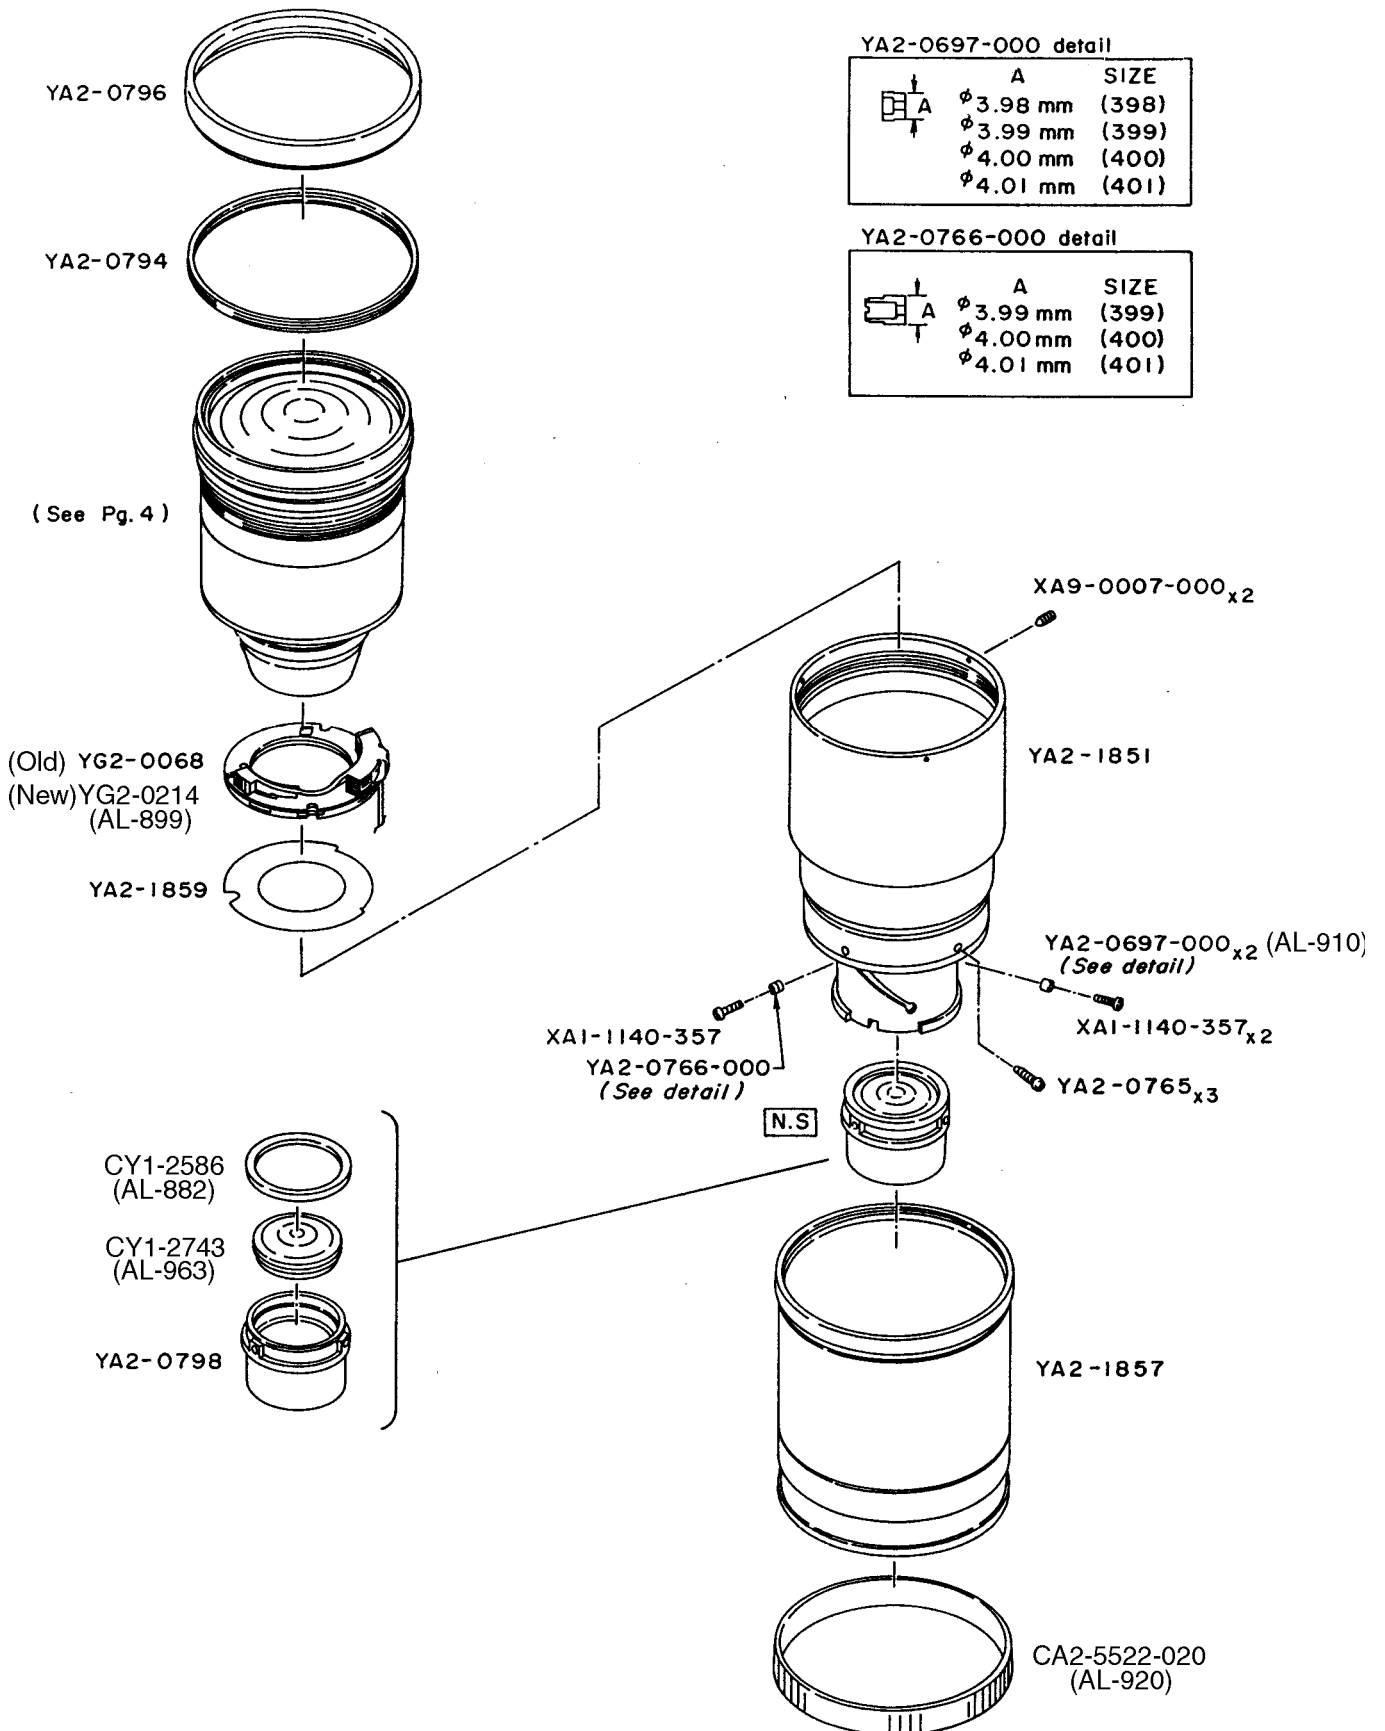

Canon

**EF 400mm 1:5.6 L USM
REF.NO. C21-8362**

**PARTS
CATALOG**

CANON LENS EF 400 mm 1:5.6L USM

(See Pg. 2)

(See Pg. 5)

CY1-2497-000 detail

A	SIZE	A	SIZE	A	SIZE
1.5 mm	(150)	2.0 mm	(200)	2.5 mm	(250)
1.6 mm	(160)	2.1 mm	(210)	2.6 mm	(260)
1.7 mm	(170)	2.2 mm	(220)	2.7 mm	(270)
1.8 mm	(180)	2.3 mm	(230)	2.8 mm	(280)
1.9 mm	(190)	2.4 mm	(240)		

CANON LENS EF400 mm 1:5.6L USM

CANON LENS EF 400 mm 1:5.6L USM

CANON LENS EF 400 mm 1:5.6L USM

PARTS LIST

REF.No.C21-8362 EF400mm 1:5.6L

NEW	PARTS NO.	CLASS	QTY	DESCRIPTION	PAGE
	C54-7021-000	D	1	TRIPOD SOCKET UNIT	5
	C54-7022-000	D	1	TRIPOD SOCKET UNIT (New)	5
	CA2-0395-000	D	1	STOPPER, HOOD	4
	CA2-1398-000	E	1	SHEET, FRICTION (L)	5
	CA2-1399-000	E	1	SHEET, FRICTION (S)	5
	CA2-4586-000	E	5	SCREW	1
	CA2-5435-000	D	1	CONTACT ASS'Y	1
	CA2-5436-001	D	1	COVER, BACK	1
	CA2-5522-020	C	1	RING, RUBBER	3
	CH2-3338-000	E	1	CABLE, FLAT	1
	CY1-2178-000(XXX)	E	1	WASHER, MOUNT	1
	CY1-2497-000(XXX)	C	1	MOUNT, LENS	1
	CY1-2585-000	E	1	COLLAR, ASSEMBLY	4
	CY1-2586-000	E	1	COLLAR, ASSEMBLY	3
	CY1-2587-000	D	1	A/M SWITCH ASS'Y	2
	CY1-2588-000	D	1	BARREL, FIXED	2
	CY1-2589-000	D	1	REAR FIXED BARREL	1
	CY1-2590-000	E	1	COLLAR, ASSEMBLY	4
	CY1-2598-000	E	1	COLLAR, ASSEMBLY	4
	CY1-2741-000	E	1	LENS, G3	4
	CY1-2742-000	E	1	LENS, G5	4
	CY1-2743-000	E	1	LENS, G6/7	3
	XA1-1140-357		3	SCREW	3
	XA1-4170-306		4	SCREW, CROSS-RECESS, PH	1
	XA1-7170-507		5	SCREW, CROSS-RECESS, PH	1,2
	XA1-7200-706		4	SCREW, CROSS-RECESS, PH	1
	XA4-4170-357		1	SCREW, CROSS-RECESS, PH	1
	XA4-9170-407		2	SCREW, CROSS-RECESS, PH	1
	XA4-9170-807		6	SCREW	2
	XA9-0007-000		2	SETSCREW, HEX SOCKET HLFP	3
	YA2-0697-000(XXX)	E	2	COLLAR, FOCUSING	3
	YA2-0759-000	E	1	SCALE, DEPTH OF FIELD	2
	YA2-0764-000	E	3	SCREW, SHAFT	2
	YA2-0765-000	E	3	SCREW	3
	YA2-0766-000(XXX)	E	1	COLLAR, FOCUSING	3
	YA2-0772-000	E	1	WASHER, MOUNT	1
	YA2-0774-000	D	1	RING, RUBBER	2
	YA2-0779-000	E	1	HOLDER, MAIN CBA	1
	YA2-0790-040	E	1	BARREL, LIGHT SHIELD	1
	YA2-0794-000	E	1	COLLAR, ASSEMBLY	3