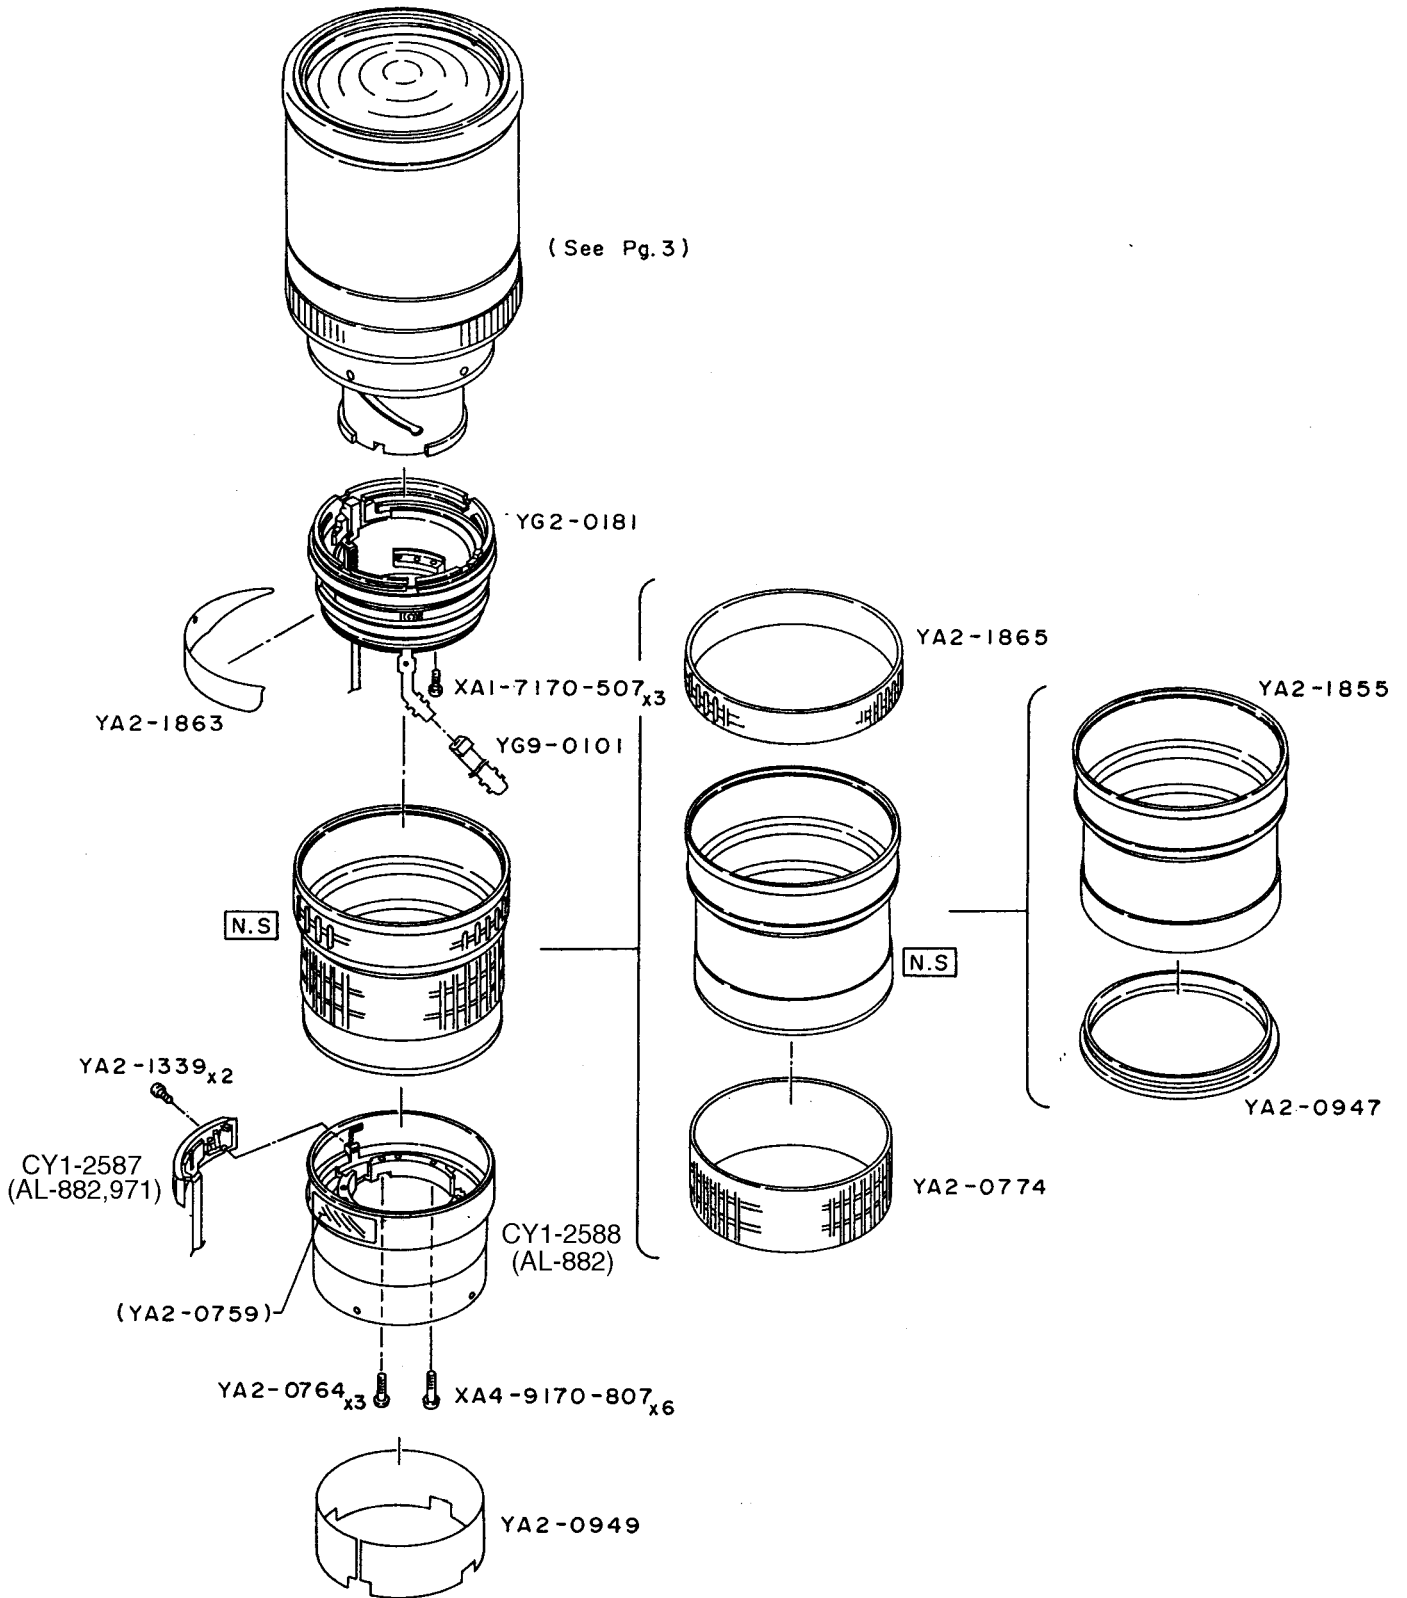

Canon

**EF 400mm 1:5.6 L USM
REF.NO. C21-8362**

**PARTS
CATALOG**

CANON LENS EF 400 mm 1:5.6L USM

(See Pg. 2)

(See Pg. 5)

CY1-2497-000 detail

A	SIZE	A	SIZE	A	SIZE
1.5 mm	(150)	2.0 mm	(200)	2.5 mm	(250)
1.6 mm	(160)	2.1 mm	(210)	2.6 mm	(260)
1.7 mm	(170)	2.2 mm	(220)	2.7 mm	(270)
1.8 mm	(180)	2.3 mm	(230)	2.8 mm	(280)
1.9 mm	(190)	2.4 mm	(240)		

CANON LENS EF400 mm 1:5.6L USM

CANON LENS EF 400 mm 1:5.6L USM

CANON LENS EF 400 mm 1:5.6L USM

PARTS LIST

REF.No.C21-8362 EF400mm 1:5.6L

NEW	PARTS NO.	CLASS	QTY	DESCRIPTION	PAGE
	C54-7021-000	D	1	TRIPOD SOCKET UNIT	5
	C54-7022-000	D	1	TRIPOD SOCKET UNIT (New)	5
	CA2-0395-000	D	1	STOPPER, HOOD	4
	CA2-1398-000	E	1	SHEET, FRICTION (L)	5
	CA2-1399-000	E	1	SHEET, FRICTION (S)	5
	CA2-4586-000	E	5	SCREW	1
	CA2-5435-000	D	1	CONTACT ASS'Y	1
	CA2-5436-001	D	1	COVER, BACK	1
	CA2-5522-020	C	1	RING, RUBBER	3
	CH2-3338-000	E	1	CABLE, FLAT	1
	CY1-2178-000(XXX)	E	1	WASHER, MOUNT	1
	CY1-2497-000(XXX)	C	1	MOUNT, LENS	1
	CY1-2585-000	E	1	COLLAR, ASSEMBLY	4
	CY1-2586-000	E	1	COLLAR, ASSEMBLY	3
	CY1-2587-000	D	1	A/M SWITCH ASS'Y	2
	CY1-2588-000	D	1	BARREL, FIXED	2
	CY1-2589-000	D	1	REAR FIXED BARREL	1
	CY1-2590-000	E	1	COLLAR, ASSEMBLY	4
	CY1-2598-000	E	1	COLLAR, ASSEMBLY	4
	CY1-2741-000	E	1	LENS, G3	4
	CY1-2742-000	E	1	LENS, G5	4
	CY1-2743-000	E	1	LENS, G6/7	3
	XA1-1140-357		3	SCREW	3
	XA1-4170-306		4	SCREW, CROSS-RECESS, PH	1
	XA1-7170-507		5	SCREW, CROSS-RECESS, PH	1,2
	XA1-7200-706		4	SCREW, CROSS-RECESS, PH	1
	XA4-4170-357		1	SCREW, CROSS-RECESS, PH	1
	XA4-9170-407		2	SCREW, CROSS-RECESS, PH	1
	XA4-9170-807		6	SCREW	2
	XA9-0007-000		2	SETSCREW, HEX SOCKET HLFP	3
	YA2-0697-000(XXX)	E	2	COLLAR, FOCUSING	3
	YA2-0759-000	E	1	SCALE, DEPTH OF FIELD	2
	YA2-0764-000	E	3	SCREW, SHAFT	2
	YA2-0765-000	E	3	SCREW	3
	YA2-0766-000(XXX)	E	1	COLLAR, FOCUSING	3
	YA2-0772-000	E	1	WASHER, MOUNT	1
	YA2-0774-000	D	1	RING, RUBBER	2
	YA2-0779-000	E	1	HOLDER, MAIN CBA	1
	YA2-0790-040	E	1	BARREL, LIGHT SHIELD	1
	YA2-0794-000	E	1	COLLAR, ASSEMBLY	3