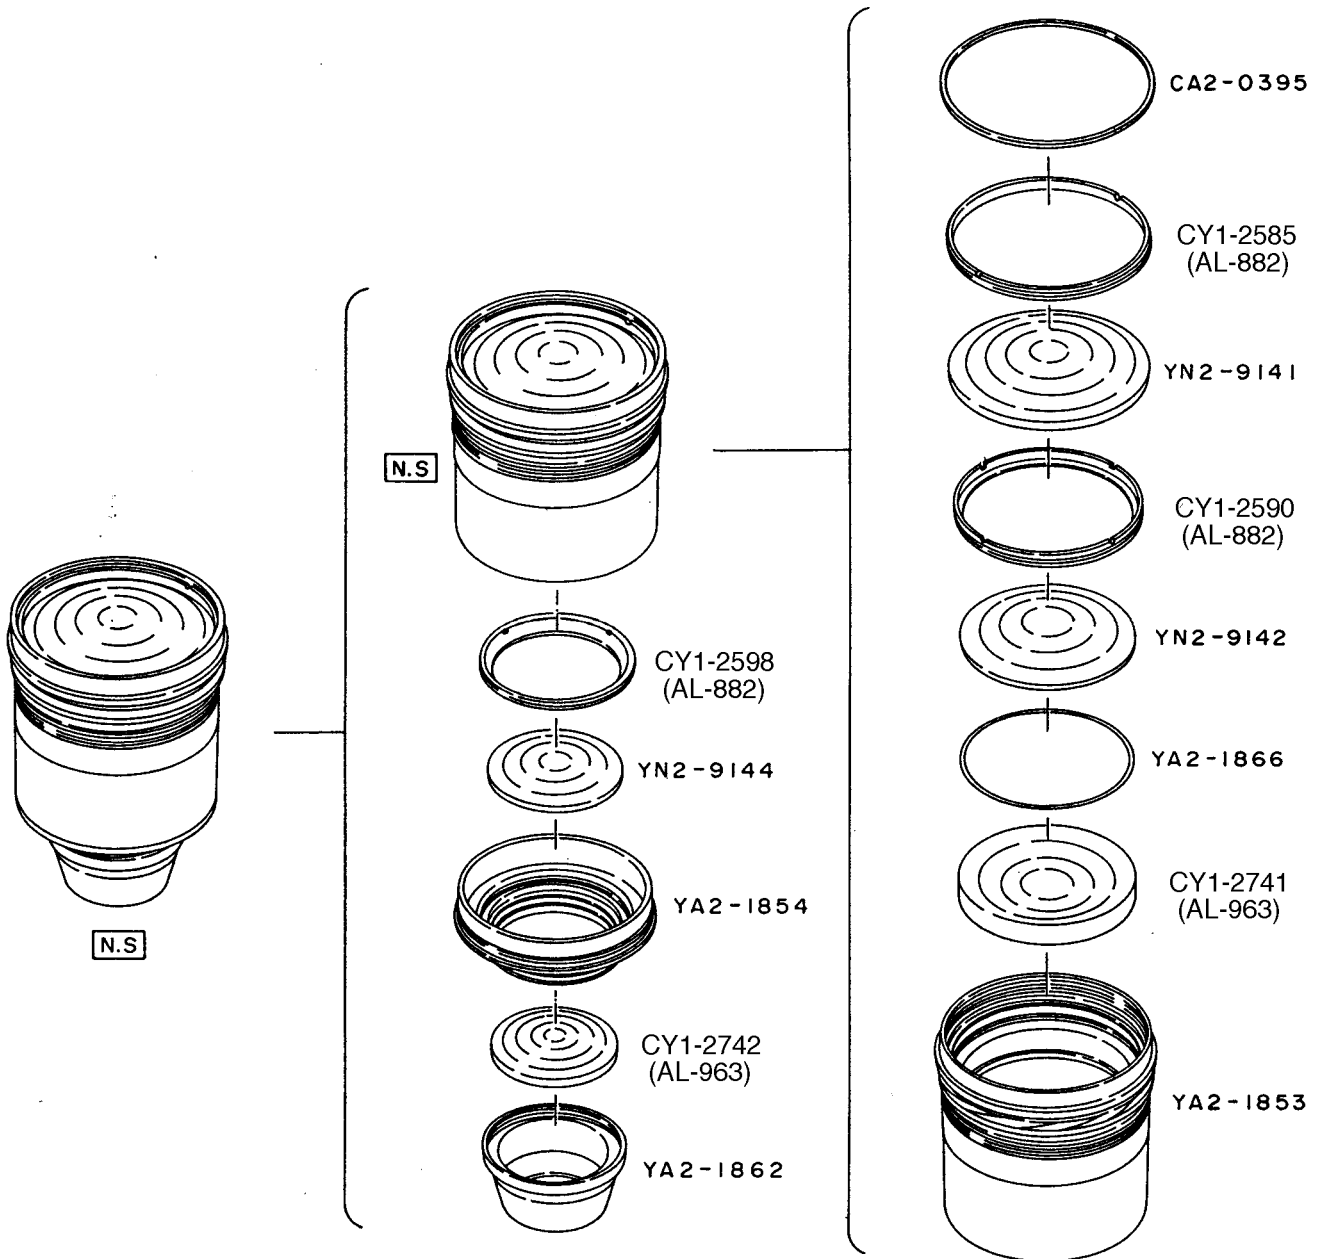

Canon

**EF 400mm 1:5.6 L USM
REF.NO. C21-8362**

**PARTS
CATALOG**

CANON LENS EF 400 mm 1:5.6L USM

(See Pg. 2)

(See Pg. 5)

CY1-2497-000 detail

A	SIZE	A	SIZE	A	SIZE
1.5 mm	(150)	2.0 mm	(200)	2.5 mm	(250)
1.6 mm	(160)	2.1 mm	(210)	2.6 mm	(260)
1.7 mm	(170)	2.2 mm	(220)	2.7 mm	(270)
1.8 mm	(180)	2.3 mm	(230)	2.8 mm	(280)
1.9 mm	(190)	2.4 mm	(240)		

CANON LENS EF400 mm 1:5.6L USM

CANON LENS EF 400 mm 1:5.6L USM

CANON LENS EF 400 mm 1:5.6L USM

PARTS LIST

REF.No.C21-8362 EF400mm 1:5.6L

NEW	PARTS NO.	CLASS	QTY	DESCRIPTION	PAGE
	C54-7021-000	D	1	TRIPOD SOCKET UNIT	5
	C54-7022-000	D	1	TRIPOD SOCKET UNIT (New)	5
	CA2-0395-000	D	1	STOPPER, HOOD	4
	CA2-1398-000	E	1	SHEET, FRICTION (L)	5
	CA2-1399-000	E	1	SHEET, FRICTION (S)	5
	CA2-4586-000	E	5	SCREW	1
	CA2-5435-000	D	1	CONTACT ASS'Y	1
	CA2-5436-001	D	1	COVER, BACK	1
	CA2-5522-020	C	1	RING, RUBBER	3
	CH2-3338-000	E	1	CABLE, FLAT	1
	CY1-2178-000(XXX)	E	1	WASHER, MOUNT	1
	CY1-2497-000(XXX)	C	1	MOUNT, LENS	1
	CY1-2585-000	E	1	COLLAR, ASSEMBLY	4
	CY1-2586-000	E	1	COLLAR, ASSEMBLY	3
	CY1-2587-000	D	1	A/M SWITCH ASS'Y	2
	CY1-2588-000	D	1	BARREL, FIXED	2
	CY1-2589-000	D	1	REAR FIXED BARREL	1
	CY1-2590-000	E	1	COLLAR, ASSEMBLY	4
	CY1-2598-000	E	1	COLLAR, ASSEMBLY	4
	CY1-2741-000	E	1	LENS, G3	4
	CY1-2742-000	E	1	LENS, G5	4
	CY1-2743-000	E	1	LENS, G6/7	3
	XA1-1140-357		3	SCREW	3
	XA1-4170-306		4	SCREW, CROSS-RECESS, PH	1
	XA1-7170-507		5	SCREW, CROSS-RECESS, PH	1,2
	XA1-7200-706		4	SCREW, CROSS-RECESS, PH	1
	XA4-4170-357		1	SCREW, CROSS-RECESS, PH	1
	XA4-9170-407		2	SCREW, CROSS-RECESS, PH	1
	XA4-9170-807		6	SCREW	2
	XA9-0007-000		2	SETSCREW, HEX SOCKET HLFP	3
	YA2-0697-000(XXX)	E	2	COLLAR, FOCUSING	3
	YA2-0759-000	E	1	SCALE, DEPTH OF FIELD	2
	YA2-0764-000	E	3	SCREW, SHAFT	2
	YA2-0765-000	E	3	SCREW	3
	YA2-0766-000(XXX)	E	1	COLLAR, FOCUSING	3
	YA2-0772-000	E	1	WASHER, MOUNT	1
	YA2-0774-000	D	1	RING, RUBBER	2
	YA2-0779-000	E	1	HOLDER, MAIN CBA	1
	YA2-0790-040	E	1	BARREL, LIGHT SHIELD	1
	YA2-0794-000	E	1	COLLAR, ASSEMBLY	3