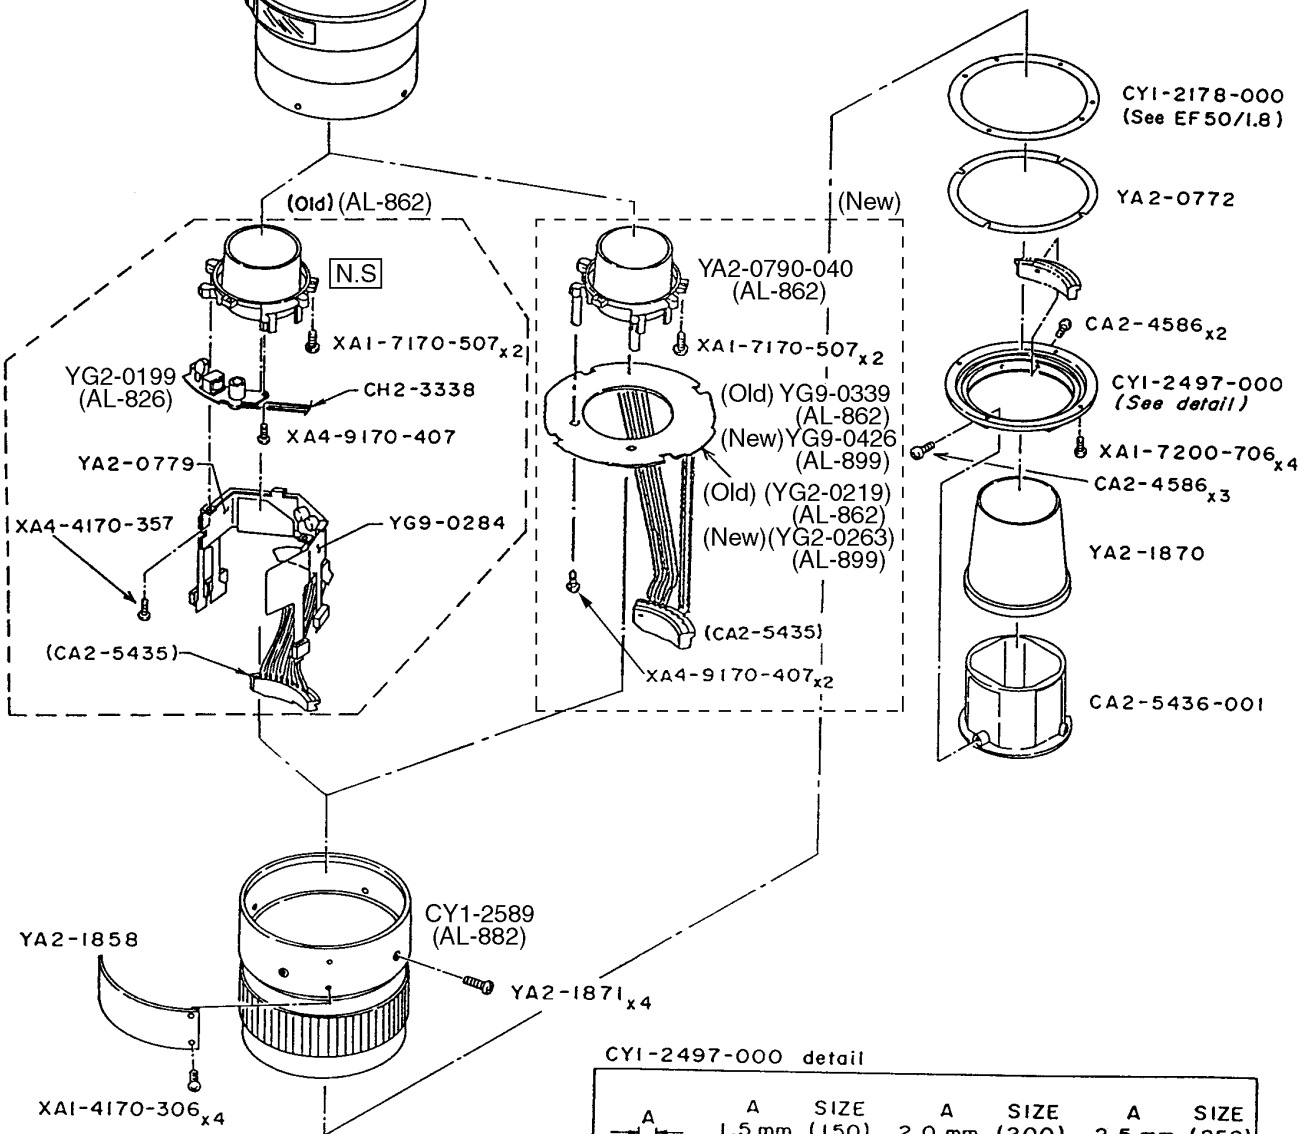

Canon

**EF 400mm 1:5.6 L USM
REF.NO. C21-8362**

**PARTS
CATALOG**

CANON LENS EF 400 mm 1:5.6L USM

(See Pg. 2)

(See Pg. 5)

CY1-2497-000 detail

A	SIZE	A	SIZE	A	SIZE
1.5 mm	(150)	2.0 mm	(200)	2.5 mm	(250)
1.6 mm	(160)	2.1 mm	(210)	2.6 mm	(260)
1.7 mm	(170)	2.2 mm	(220)	2.7 mm	(270)
1.8 mm	(180)	2.3 mm	(230)	2.8 mm	(280)
1.9 mm	(190)	2.4 mm	(240)		

CANON LENS EF400 mm 1:5.6L USM

CANON LENS EF 400 mm 1:5.6L USM

CANON LENS EF 400 mm 1:5.6L USM

PARTS LIST

REF.No.C21-8362 EF400mm 1:5.6L

NEW	PARTS NO.	CLASS	QTY	DESCRIPTION	PAGE
	C54-7021-000	D	1	TRIPOD SOCKET UNIT	5
	C54-7022-000	D	1	TRIPOD SOCKET UNIT (New)	5
	CA2-0395-000	D	1	STOPPER, HOOD	4
	CA2-1398-000	E	1	SHEET, FRICTION (L)	5
	CA2-1399-000	E	1	SHEET, FRICTION (S)	5
	CA2-4586-000	E	5	SCREW	1
	CA2-5435-000	D	1	CONTACT ASS'Y	1
	CA2-5436-001	D	1	COVER, BACK	1
	CA2-5522-020	C	1	RING, RUBBER	3
	CH2-3338-000	E	1	CABLE, FLAT	1
	CY1-2178-000(XXX)	E	1	WASHER, MOUNT	1
	CY1-2497-000(XXX)	C	1	MOUNT, LENS	1
	CY1-2585-000	E	1	COLLAR, ASSEMBLY	4
	CY1-2586-000	E	1	COLLAR, ASSEMBLY	3
	CY1-2587-000	D	1	A/M SWITCH ASS'Y	2
	CY1-2588-000	D	1	BARREL, FIXED	2
	CY1-2589-000	D	1	REAR FIXED BARREL	1
	CY1-2590-000	E	1	COLLAR, ASSEMBLY	4
	CY1-2598-000	E	1	COLLAR, ASSEMBLY	4
	CY1-2741-000	E	1	LENS, G3	4
	CY1-2742-000	E	1	LENS, G5	4
	CY1-2743-000	E	1	LENS, G6/7	3
	XA1-1140-357		3	SCREW	3
	XA1-4170-306		4	SCREW, CROSS-RECESS, PH	1
	XA1-7170-507		5	SCREW, CROSS-RECESS, PH	1,2
	XA1-7200-706		4	SCREW, CROSS-RECESS, PH	1
	XA4-4170-357		1	SCREW, CROSS-RECESS, PH	1
	XA4-9170-407		2	SCREW, CROSS-RECESS, PH	1
	XA4-9170-807		6	SCREW	2
	XA9-0007-000		2	SETSCREW, HEX SOCKET HLFP	3
	YA2-0697-000(XXX)	E	2	COLLAR, FOCUSING	3
	YA2-0759-000	E	1	SCALE, DEPTH OF FIELD	2
	YA2-0764-000	E	3	SCREW, SHAFT	2
	YA2-0765-000	E	3	SCREW	3
	YA2-0766-000(XXX)	E	1	COLLAR, FOCUSING	3
	YA2-0772-000	E	1	WASHER, MOUNT	1
	YA2-0774-000	D	1	RING, RUBBER	2
	YA2-0779-000	E	1	HOLDER, MAIN CBA	1
	YA2-0790-040	E	1	BARREL, LIGHT SHIELD	1
	YA2-0794-000	E	1	COLLAR, ASSEMBLY	3