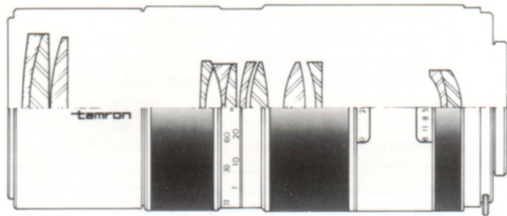

tamron F-SYSTEM 85-210mm f/4.5 AUTOMATIC ZOOM LENS

SPECIFICATIONS:

- Focal Length 85-210mm
- Aperture Range . f/4.5 - f/22 (f/16 on EE lenses)
- Construction 12 elements in 10 groups
- Angle of View 28° 5' - 11° 50'
- Min. Focus from Film Plane 70.5" (1.79m)
- Filter/Accessory Size 55mm
- Length 5.9" (151mm)
- Maximum Diameter 2.6" (65.3mm)
- Weight 24.7 oz. (700g)
- Other Features . . Infra-red index; built-in lens hood

KEY FEATURES:

- Versatile* — select from 126 individual focal lengths at the flick of a wrist.
- Compact* — only 5.9" (151mm) long; accepts standard 55mm filters.
- Lightweight* — a hand-holdable 24.7 oz. (700g); balances beautifully on your SLR.
- Creative* — lets you frame every picture exactly as you want.