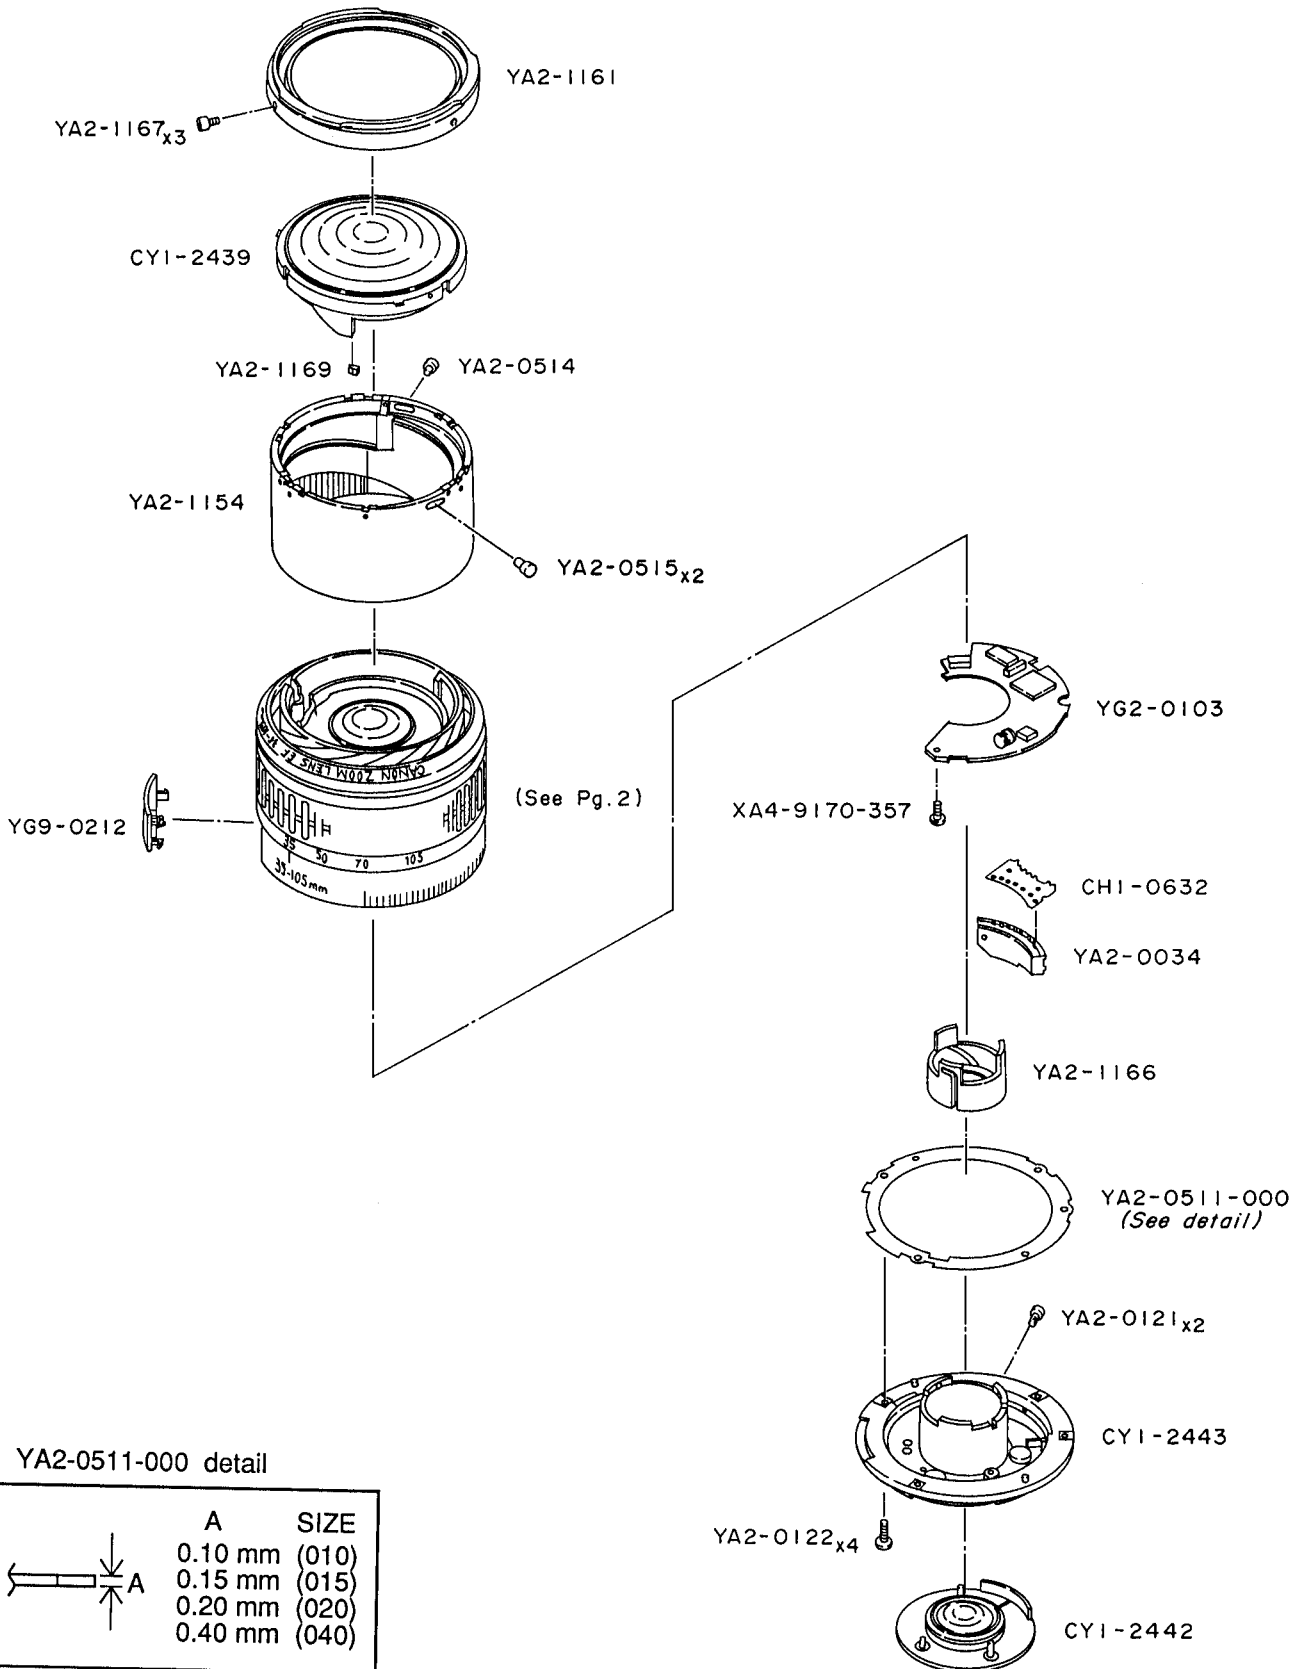

Canon

**EF 35-105mm 1:4.5-5.6 USM
REF.NO.C21-9671**

**PARTS
CATALOG**

CANON LENS EF35-105mm 1:4.5-5.6 (USM)

YA2-0511-000 detail

A	SIZE
0.10 mm	(010)
0.15 mm	(015)
0.20 mm	(020)
0.40 mm	(040)

CANON LENS EF35-105mm 1:4.5-5.6 (USM)

PARTS LIST

REF.No.C21-9671

NEW	PARTS NO.	CLASS	QTY	DESCRIPTION	PAGE
	CA2-0539-000	E	1	RED MOUNTING INDEX	2
	CA2-4916-000	D	1	BRUSH, ZOOMING	2
	CH1-0632-000	E	1	M-FLEX	1
	CY1-2439-000	D	1	1ST LENS GROUP ASS'Y	1
	CY1-2440-000	E	1	2ND LENS GROUP ASS'Y	2
	CY1-2441-000	E	1	3RD LENS GROUP ASS'Y	2
	CY1-2442-000	D	1	4TH LENS GROUP ASS'Y	1
	CY1-2443-000	D	1	MOUNT, LENS	1
	X91-1738-470		1	SCREW, CROSS-RECESS, PH	2
	XA4-9170-257		1	SCREW, CROSS-RECESS, PH	2
	XA4-9170-357		1	SCREW, CROSS-RECESS, PH	1
	XA4-9200-457		2	SCREW, CROSS-RECESS, PH	2
	YA2-0034-000	D	1	CONTACT ASS'Y	1
	YA2-0110-000	E	3	SPRING, COIL	2
	YA2-0121-000		2	SCREW, SLOTTED, FFH	1
	YA2-0122-000		4	SCREW, SLOTTED, FFH	1
	YA2-0503-000	D	3	COLLAR, TAPER	2
	YA2-0504-000		3	SCREW, CROSS-RECESS, SHOULDER	2
	YA2-0507-000		3	SCREW, CROSS-RECESS, PH	2
	YA2-0508-000	E	1	GEAR, FOCUSING	2
	YA2-0511-000(XXX)	E	1	WASHER, MOUNT	1
	YA2-0512-000	E	1	KEY	2
	YA2-0514-000	E	1	PIN	1
	YA2-0515-000	E	2	PIN, ADJUSTING	1
	YA2-1152-000	E	1	BARREL, HELICOID	2
	YA2-1153-000	D	1	RING, ZOOMING	2
	YA2-1154-000	D	1	BARREL, HELICOID	1
	YA2-1161-000	D	1	RING, FILTER	1
	YA2-1164-000	E	1	RING, RUBBER	2
	YA2-1165-000	D	1	RING, NAME	2
	YA2-1166-000	E	1	STOP, FLARE	1
	YA2-1167-000		3	SCREW	1
	YA2-1168-001	E	1	RING, REINFORCEMENT	2
	YA2-1169-000	E	1	STOP, RUBBER	1
	YA2-1487-000	E	1	WASHER, DUST SHIELD	2
	YG2-0101-000	D	1	POWER DIAPHRAGM UNIT	2
	YG2-0103-000	D	1	MAIN PCB ASS'Y	1
	YG2-0116-000	D	1	AF DRIVE UNIT	2
	YG9-0211-000	E	1	BARREL, FIXED	2
	YG9-0212-000	D	1	A/M SWITCH ASS'Y	1
	YH1-0183-000	E	1	FLEX, ZOOMING	2

CANON LENS EF35-105mm 1:4.5-5.6 USM