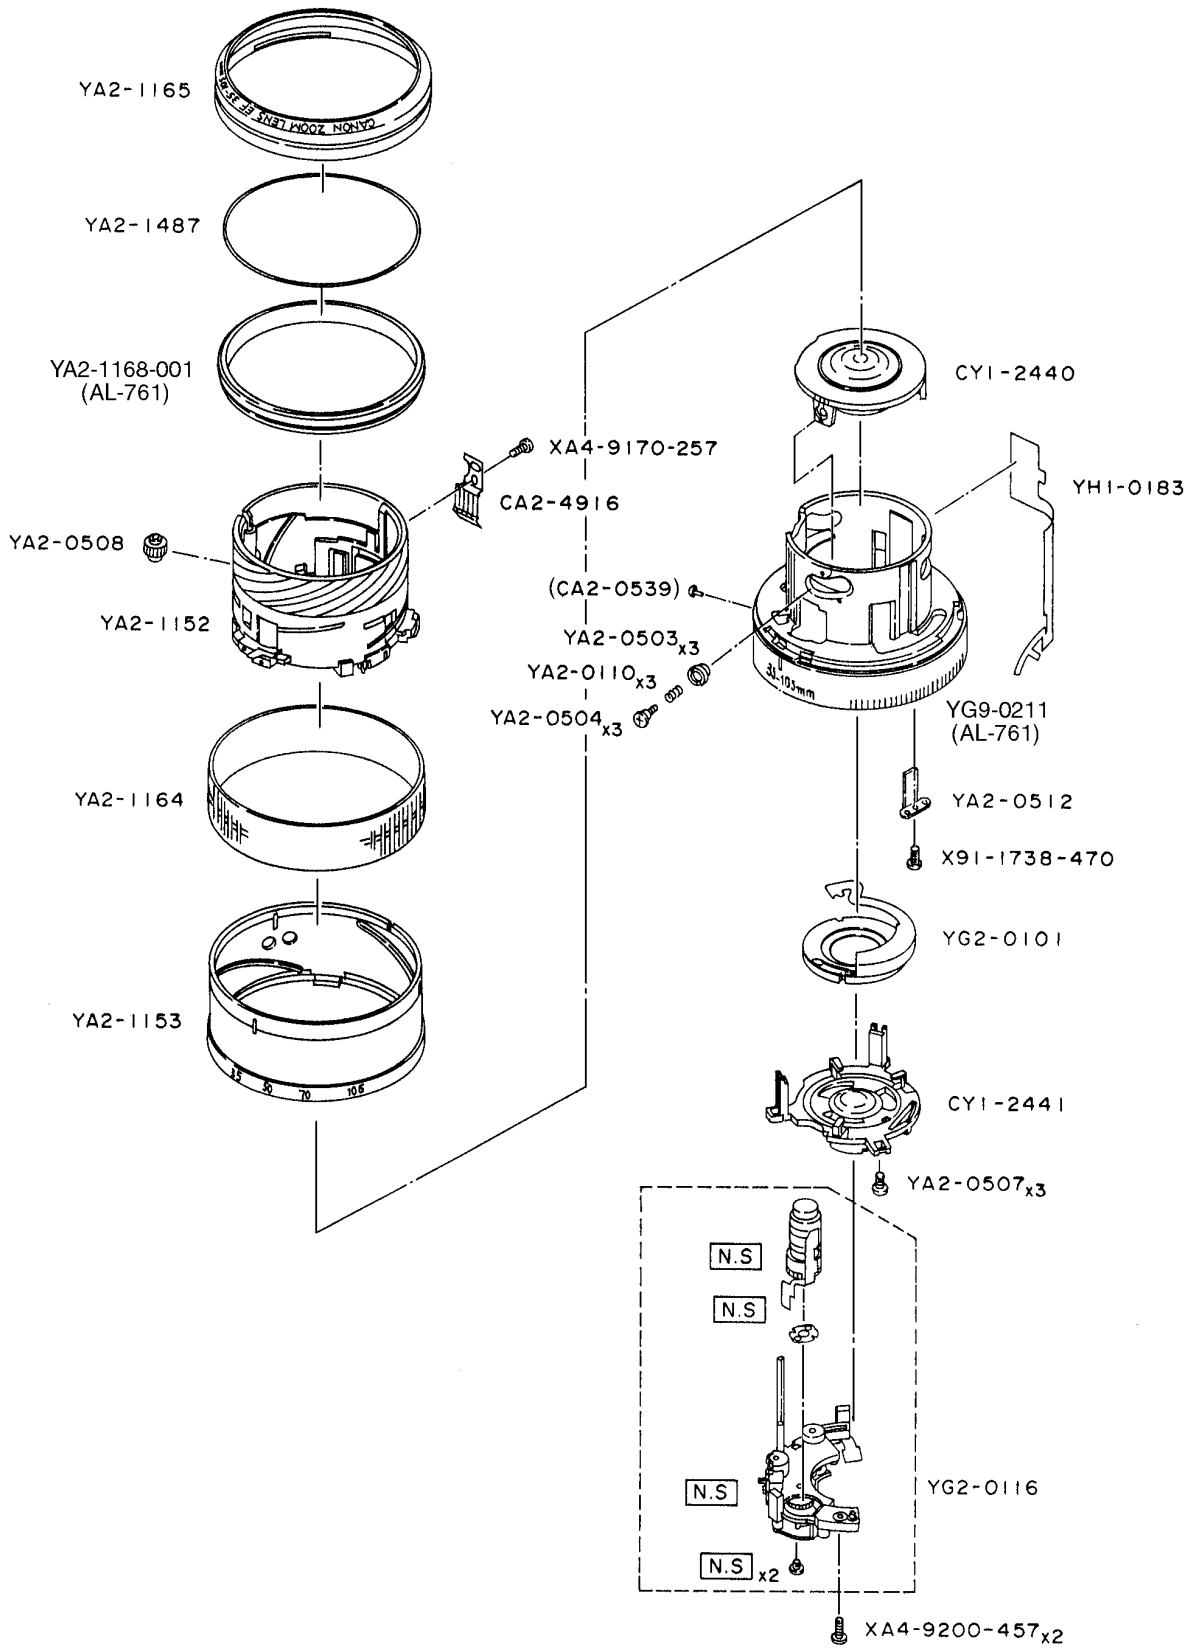

Canon

**EF 35-105mm 1:4.5-5.6 USM
REF.NO.C21-9671**

**PARTS
CATALOG**

CANON LENS EF35-105mm 1:4.5-5.6 (USM)

YA2-0511-000 detail

A	SIZE
0.10 mm	(010)
0.15 mm	(015)
0.20 mm	(020)
0.40 mm	(040)

CANON LENS EF35-105mm 1:4.5-5.6 (USM)

PARTS LIST

REF.No.C21-9671

NEW	PARTS NO.	CLASS	QTY	DESCRIPTION	PAGE
	CA2-0539-000	E	1	RED MOUNTING INDEX	2
	CA2-4916-000	D	1	BRUSH, ZOOMING	2
	CH1-0632-000	E	1	M-FLEX	1
	CY1-2439-000	D	1	1ST LENS GROUP ASS'Y	1
	CY1-2440-000	E	1	2ND LENS GROUP ASS'Y	2
	CY1-2441-000	E	1	3RD LENS GROUP ASS'Y	2
	CY1-2442-000	D	1	4TH LENS GROUP ASS'Y	1
	CY1-2443-000	D	1	MOUNT, LENS	1
	X91-1738-470		1	SCREW, CROSS-RECESS, PH	2
	XA4-9170-257		1	SCREW, CROSS-RECESS, PH	2
	XA4-9170-357		1	SCREW, CROSS-RECESS, PH	1
	XA4-9200-457		2	SCREW, CROSS-RECESS, PH	2
	YA2-0034-000	D	1	CONTACT ASS'Y	1
	YA2-0110-000	E	3	SPRING, COIL	2
	YA2-0121-000		2	SCREW, SLOTTED, FFH	1
	YA2-0122-000		4	SCREW, SLOTTED, FFH	1
	YA2-0503-000	D	3	COLLAR, TAPER	2
	YA2-0504-000		3	SCREW, CROSS-RECESS, SHOULDER	2
	YA2-0507-000		3	SCREW, CROSS-RECESS, PH	2
	YA2-0508-000	E	1	GEAR, FOCUSING	2
	YA2-0511-000(XXX)	E	1	WASHER, MOUNT	1
	YA2-0512-000	E	1	KEY	2
	YA2-0514-000	E	1	PIN	1
	YA2-0515-000	E	2	PIN, ADJUSTING	1
	YA2-1152-000	E	1	BARREL, HELICOID	2
	YA2-1153-000	D	1	RING, ZOOMING	2
	YA2-1154-000	D	1	BARREL, HELICOID	1
	YA2-1161-000	D	1	RING, FILTER	1
	YA2-1164-000	E	1	RING, RUBBER	2
	YA2-1165-000	D	1	RING, NAME	2
	YA2-1166-000	E	1	STOP, FLARE	1
	YA2-1167-000		3	SCREW	1
	YA2-1168-001	E	1	RING, REINFORCEMENT	2
	YA2-1169-000	E	1	STOP, RUBBER	1
	YA2-1487-000	E	1	WASHER, DUST SHIELD	2
	YG2-0101-000	D	1	POWER DIAPHRAGM UNIT	2
	YG2-0103-000	D	1	MAIN PCB ASS'Y	1
	YG2-0116-000	D	1	AF DRIVE UNIT	2
	YG9-0211-000	E	1	BARREL, FIXED	2
	YG9-0212-000	D	1	A/M SWITCH ASS'Y	1
	YH1-0183-000	E	1	FLEX, ZOOMING	2

CANON LENS EF35-105mm 1:4.5-5.6 USM